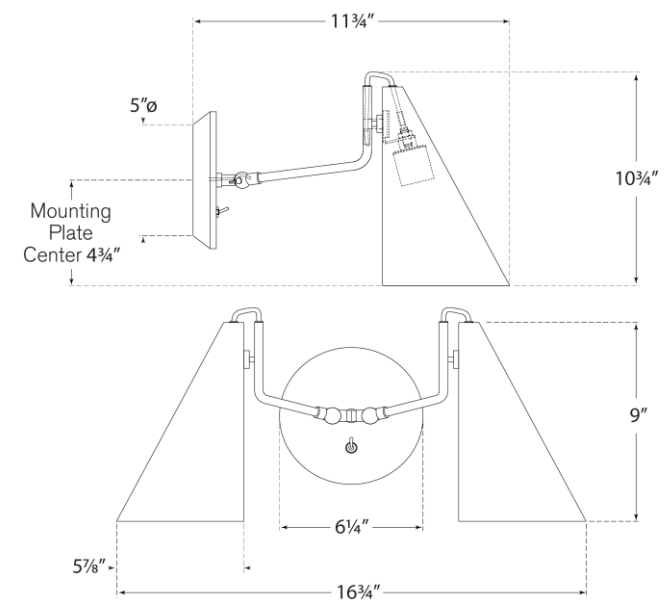

SPEC SHEET

Clemente Double Sconce

Item # ARN 2059HAB-WHT

Designer: AERIN

Height: 10.75"

Width: 16.75"

Extension: 11.75"

Backplate: 5" Round

Finishes: HAB

Shade Treatments: BLK, HAB, WHT

Socket: 2 - Keyless

Wattage: 2 - 40 B

ARN2059