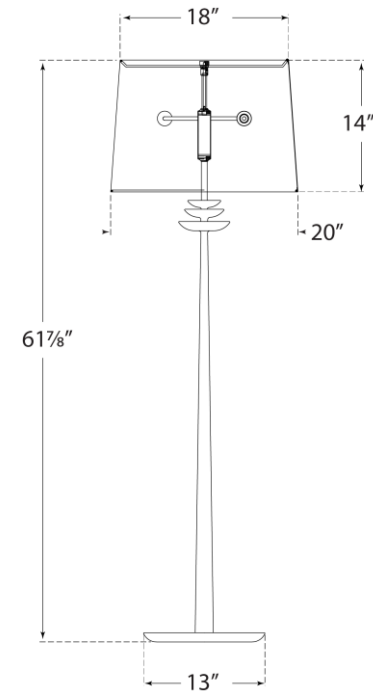

### Beaumont Floor Lamp

Item # ARN 1301AI-L

Designer: AERIN

Height: 62.75"

Width: 20"

Base: 10.25" Round

Finishes: AI, BSL, G, WHT

Shade Treatments: L

Shade Details: 18" x 20" x 14"

Socket: 2 - Keyless with Dimmer

Wattage: 2 - 60 A

ARN1301