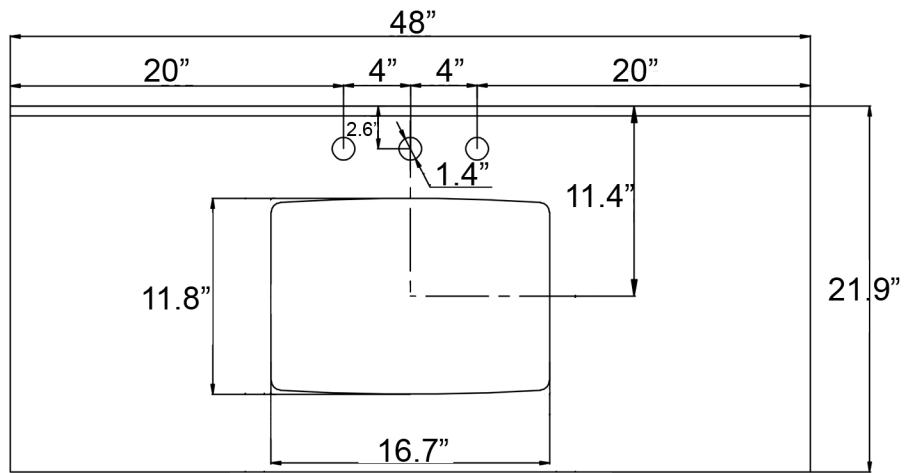

ES-40048 Specification

VIRTU USA
www.VirtuUSA.com
(714) 892-6800

Back Splash

Countertop

Mirror

Vanity