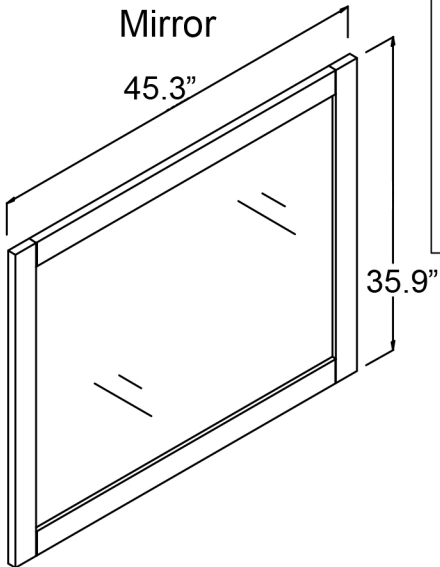

ES-40048 Specification

VIRTU USA
www.VirtuUSA.com
(714) 892-6800

Back Splash

Countertop

Mirror

Vanity