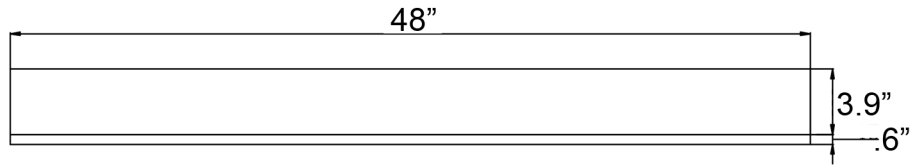

ES-40048 Specification

VIRTU USA
www.VirtuUSA.com
(714) 892-6800

Back Splash

Countertop

Mirror

Vanity