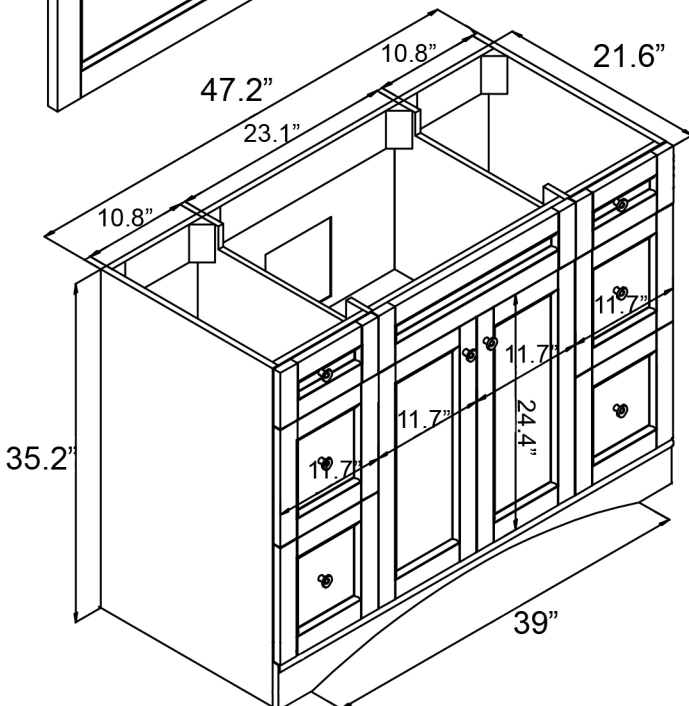

ES-32048 Specification

VIRTU USA

www.VirtuUSA.com

(714) 892-6800

Backsplash

Counter top

Mirror

45.3"

Vanity

Back splash