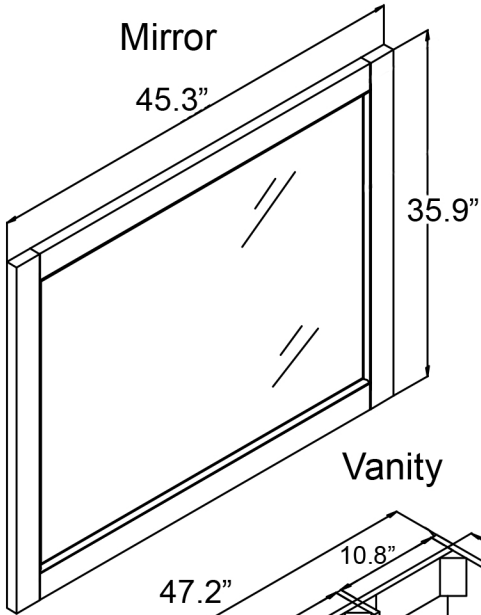

ES-32048 Specification

VIRTU USA

www.VirtuUSA.com

(714) 892-6800

Backsplash

Counter top

Mirror

45.3"

Vanity

Back splash