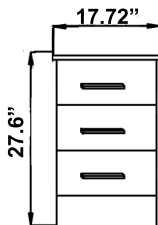

MDC-7018 INSTALLATION GUIDE

Dimensions

Model	Vanity Front	A
MDC-7018	17.72"	

SIDE CABINET FRONT

SIDE CABINET BACK