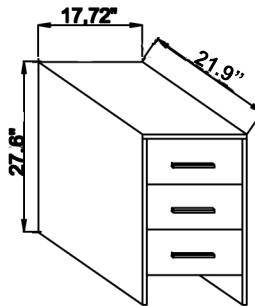

MDC-7018 INSTALLATION GUIDE

Dimensions

Model	Vanity Front	A
MDC-7018	17.72"	

SIDE CABINET FRONT

SIDE CABINET BACK