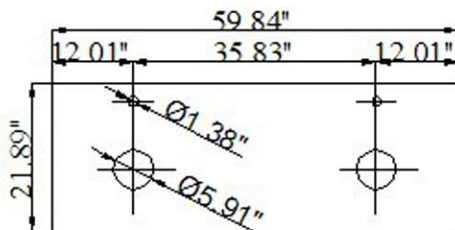

VIRTU USA

Spec Sheet

Bradford 60" Double Vanity

MD-4305G

Solid Oak Wood Construction
4 Doors with 7 Storage Drawers
Modern Concept Design Basins
Beautiful Tempered Glass Countertop
All hardware for installation

TOP VIEW

Virtu USA vanities are handcrafted and may vary with a minor manufacturing tolerance. Natural stone characteristics are very subjective and may vary with natural veining, crystallization and lining.

7471 Doig Dr., Garden Grove, CA 92841 Tel: 714-892-6804 Fax: 714-892-6809