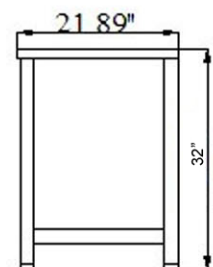

SIDE VIEW

Virtu USA vanities are handcrafted and may vary with a minor manufacturing tolerance. Natural stone characteristics are very subjective and may vary with natural veining, crystallization and lining.

7471 Doig Dr., Garden Grove, CA 92841 Tel: 714-892-6804 Fax: 714-892-6809