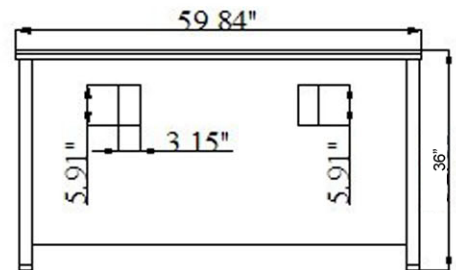

VIRTU USA

Spec Sheet

Bradford 60" Double Vanity

MD-4305G

Solid Oak Wood Construction
4 Doors with 7 Storage Drawers
Modern Concept Design Basins
Beautiful Tempered Glass Countertop
All hardware for installation

BACK VIEW

Virtu USA vanities are handcrafted and may vary with a minor manufacturing tolerance. Natural stone characteristics are very subjective and may vary with natural veining, crystallization and lining.

7471 Doig Dr., Garden Grove, CA 92841 Tel: 714-892-6804 Fax: 714-892-6809