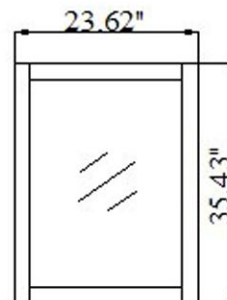

MIRROR VIEW