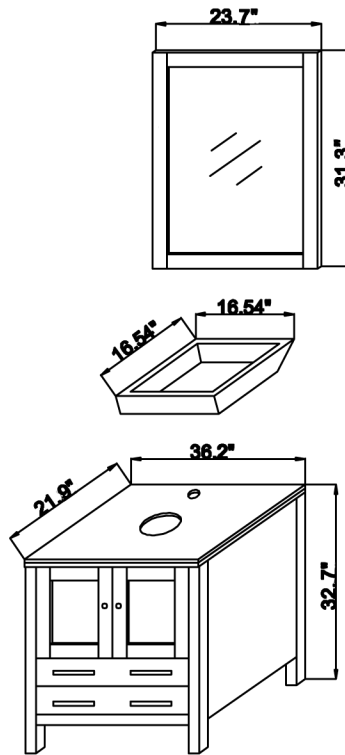

## Dimensions

Model	Vanity Front	A
MS-4431	36.22"	

## Vanity Front