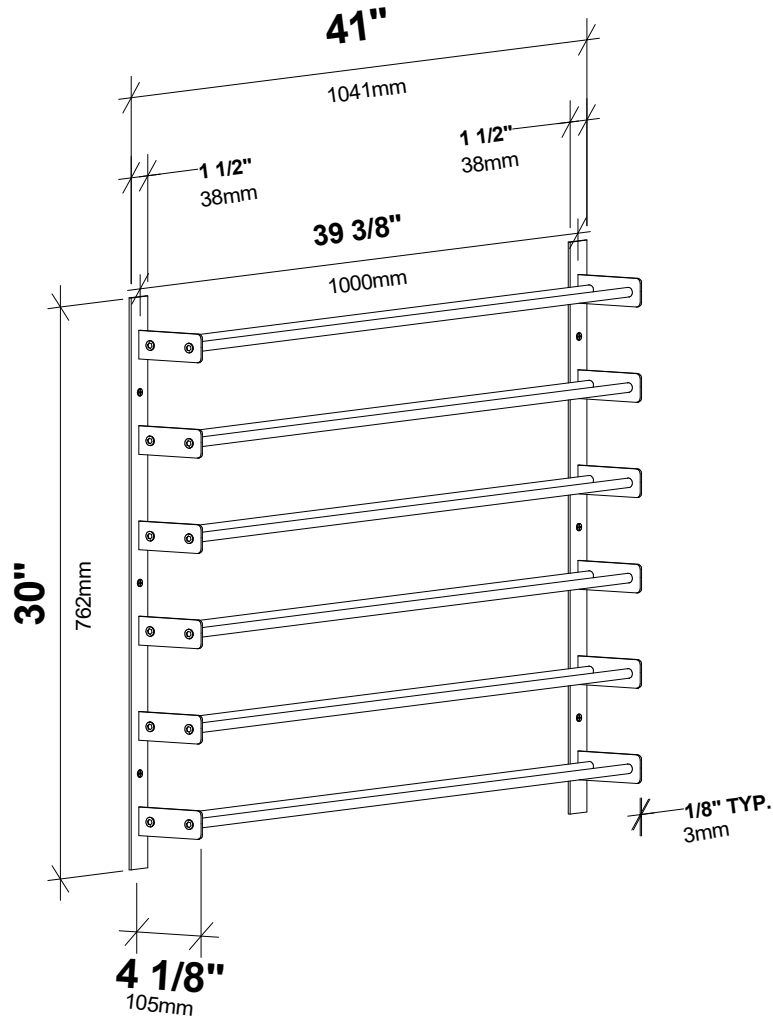

Evolution Wine Wall 30" 3C

Spec Sheet for WW-301 (18-bottle wine rack)

VINTAGEVIEW®
MOVING WINE STORAGE FORWARD

4690 Joliet St., Denver, CO 80239 | phone: 866.650.1500 | fax: 866.650.1501 | VintageView.com