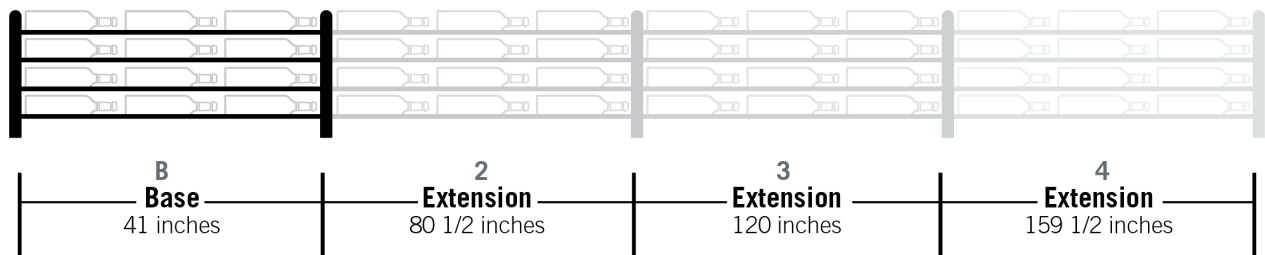

Evolution Wine Wall 30" 3C

Spec Sheet for WW-301 (18-bottle wine rack)

VINTAGEVIEW®
MOVING WINE STORAGE FORWARD

4690 Joliet St., Denver, CO 80239 | phone: 866.650.1500 | fax: 866.650.1501 | VintageView.com