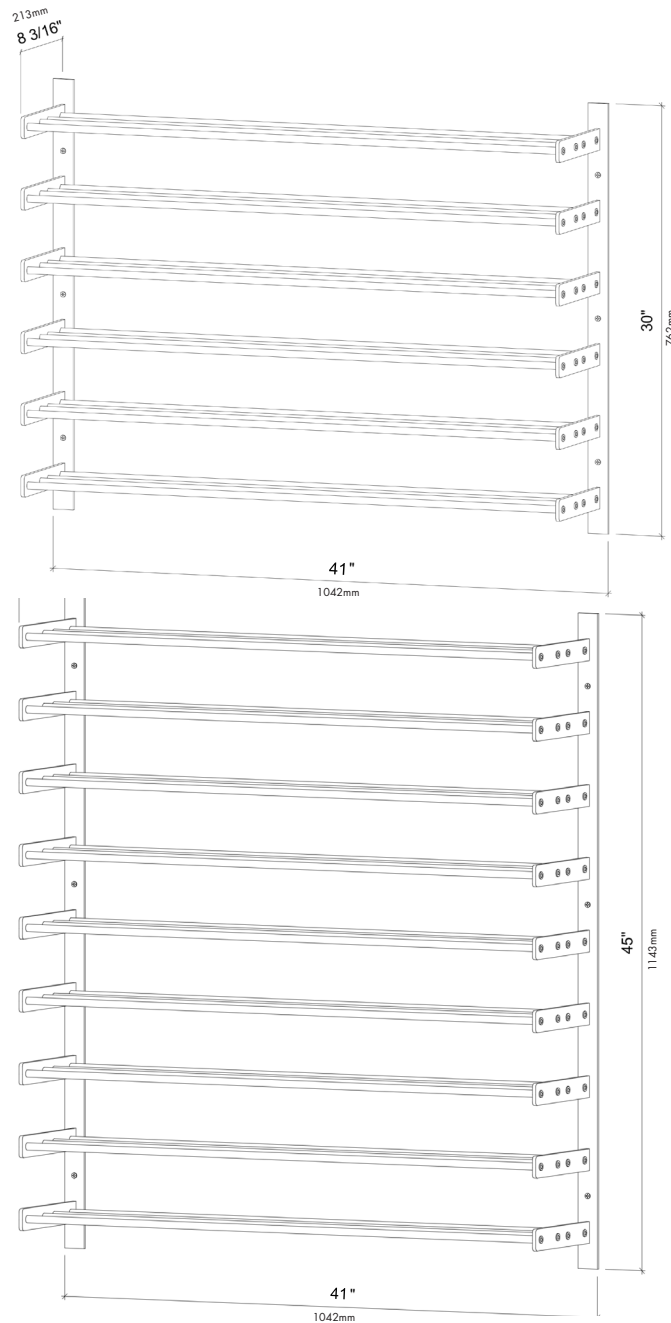

Evolution Wine Wall 75" Kit

Spec Sheet for (WW-752) Wine Rack Kit

****IMPORTANT****

Kit includes one (1) Wine Wall 302 and one (1) Wine Wall 452.

When stacked, total height is 75" (1905mm)

VINTAGEVIEW®

MOVING WINE STORAGE FORWARD