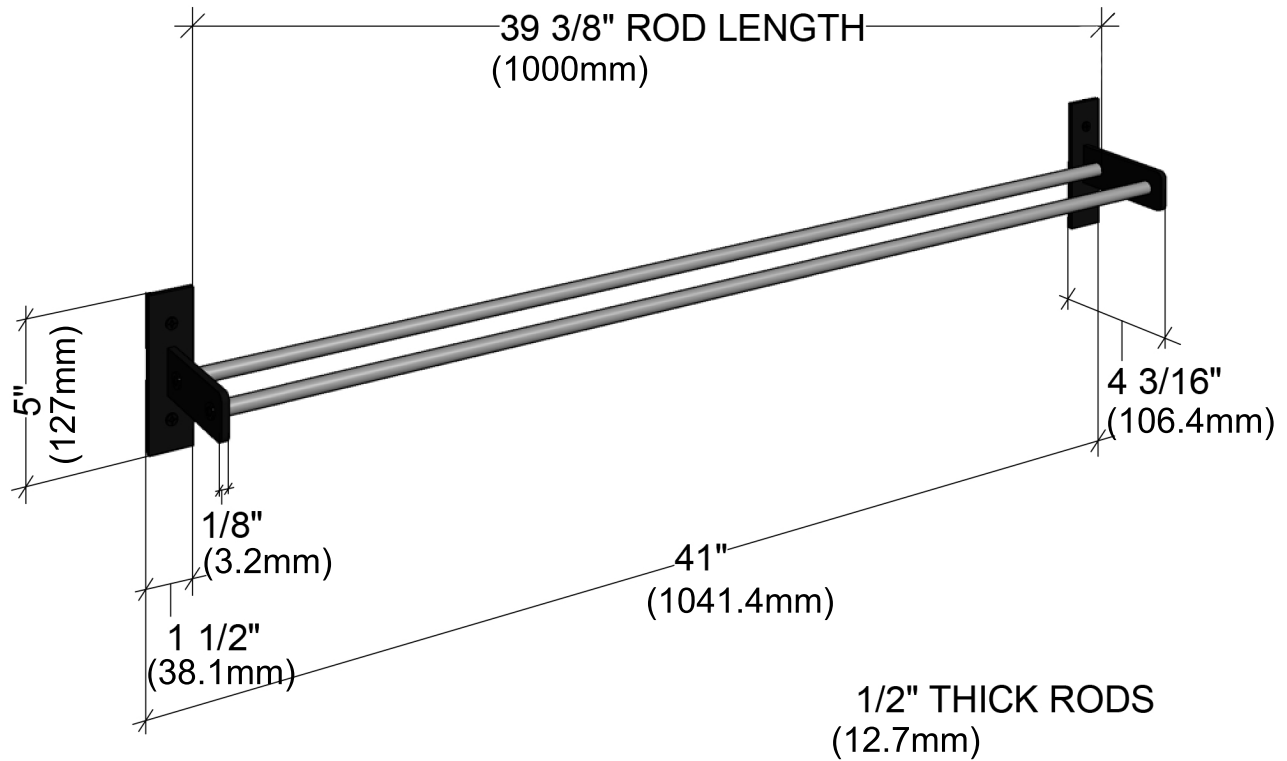

# Evolution Wine Wall 5"

Spec Sheet for (WW-051)

VINTAGEVIEW®  
MOVING WINE STORAGE FORWARD

4690 Joliet St, Denver, CO 80239 | phone: 866.650.1500 | fax: 866.650.1501 | [VintageView.com](http://VintageView.com)