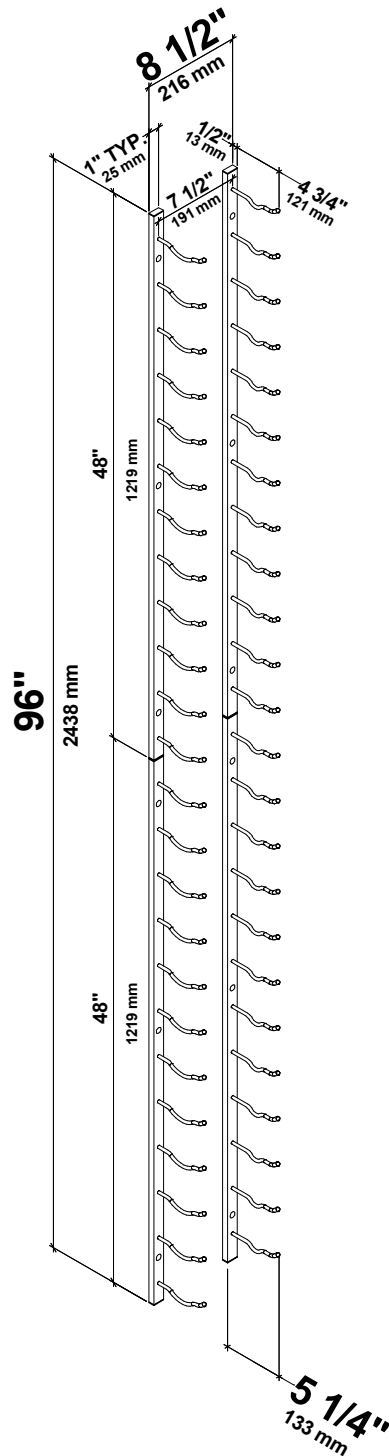

# W Series 8 Wine Rack Kit

Spec Sheet for WS81 (24-bottle wine rack kit)

SCAN FOR **BILT**. 3D INSTRUCTIONS

POWERED BY **BILT** INTELLIGENT INSTRUCTIONS™

**VINTAGEVIEW**®  
MOVING WINE STORAGE FORWARD

4690 Joliet St., Denver, CO 80239 | phone: 866.650.1500 | fax: 866.650.1501 | [VintageView.com](http://VintageView.com)