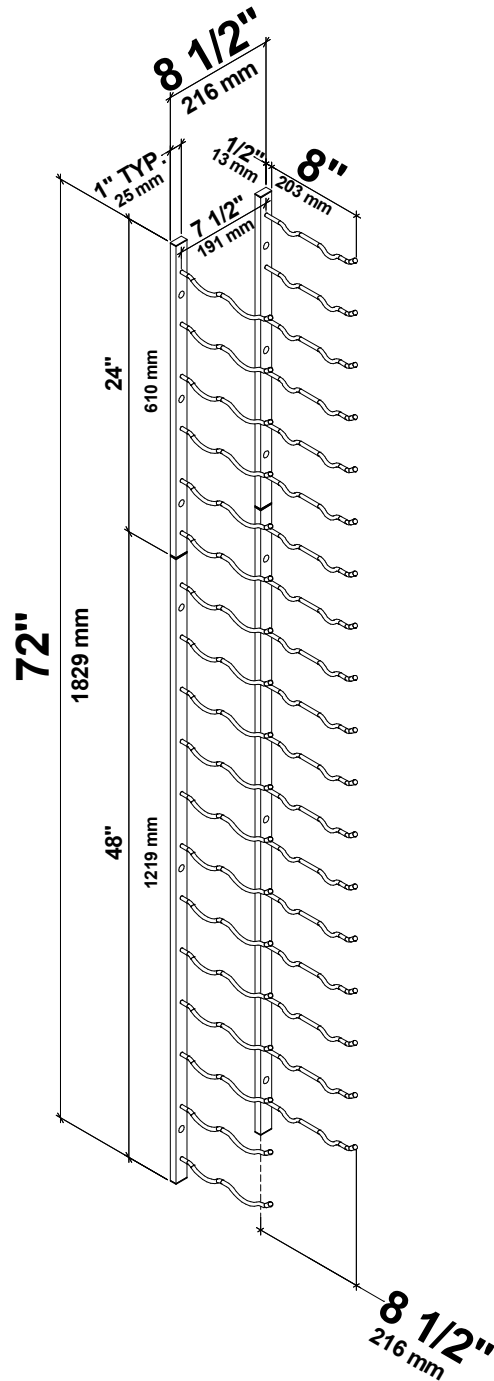

W Series 6 Wine Rack Kit

Spec Sheet for WS62 (36-bottle wine rack kit)

SCAN FOR **BILT**. 3D INSTRUCTIONS

POWERED BY **BILT** INTELLIGENT INSTRUCTIONS®

VINTAGEVIEW®
MOVING WINE STORAGE FORWARD

4690 Joliet St., Denver, CO 80239 | phone: 866.650.1500 | fax: 866.650.1501 | VintageView.com