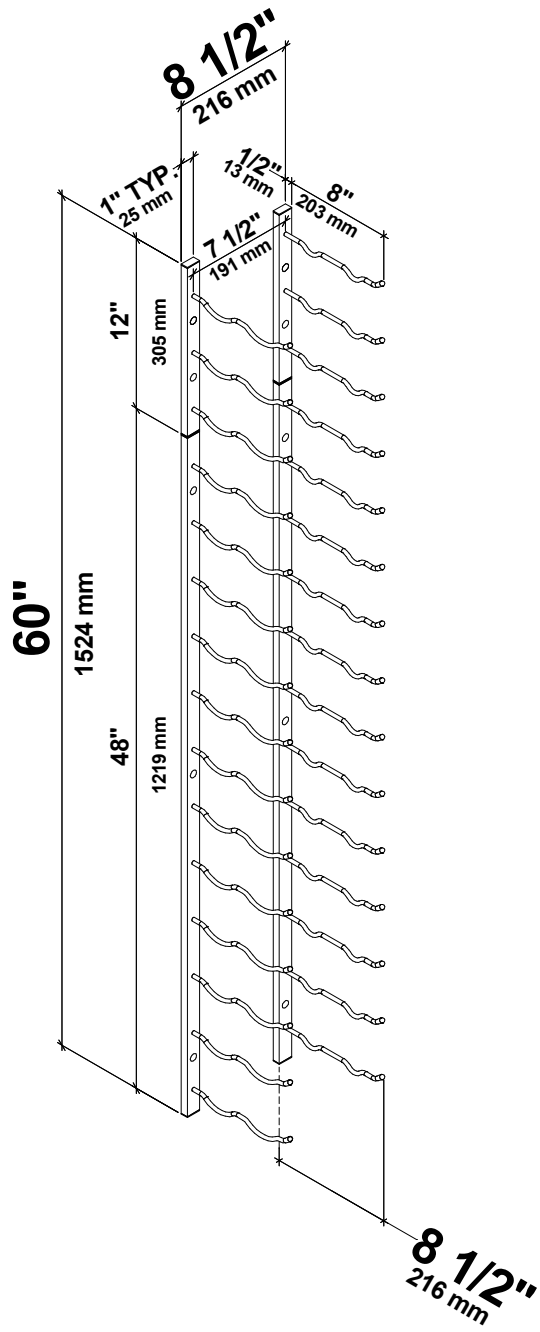

W Series 5 Wine Rack Kit

Spec Sheet for WS52 (30-bottle wine rack kit)

SCAN FOR **BILT**. 3D INSTRUCTIONS

POWERED BY **BILT** INTELLIGENT INSTRUCTIONS®

VINTAGEVIEW®
MOVING WINE STORAGE FORWARD

4690 Joliet St., Denver, CO 80239 | phone: 866.650.1500 | fax: 866.650.1501 | VintageView.com