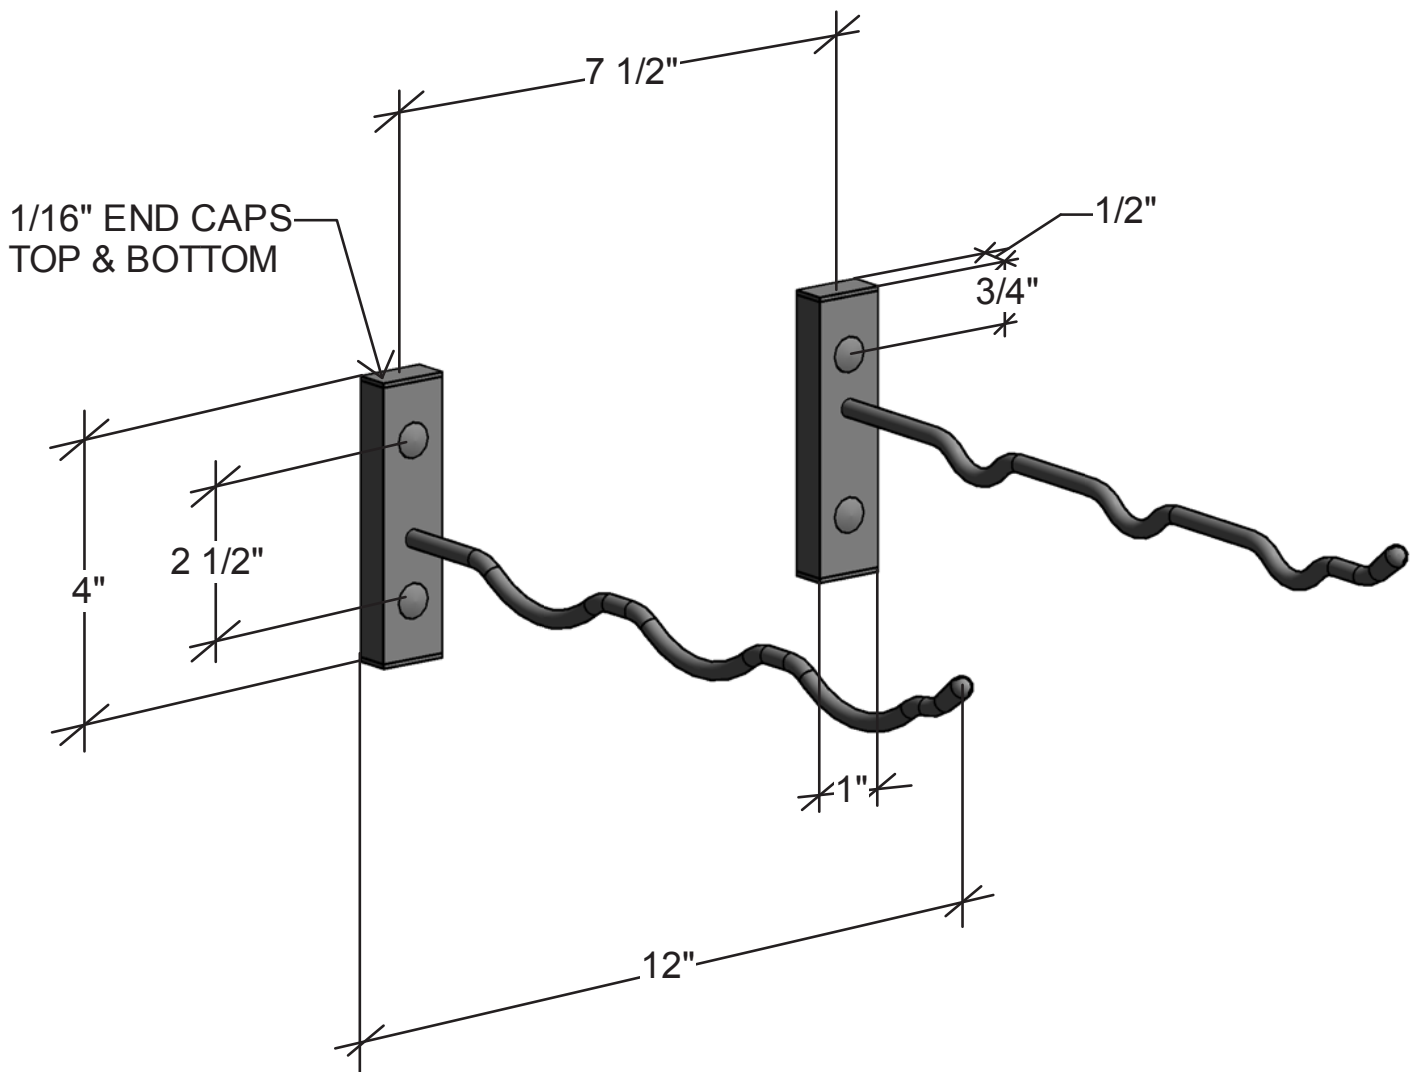

W Series Bottle Height

Spec Sheet for WS-SBH-3

VINTAGEVIEW[®]
MOVING WINE STORAGE FORWARD

4690 Joliet St., Denver, CO 80239 | phone: 866.650.1500 | fax: 866.650.1501 | VintageView.com

For product warranty information, please visit: VintageView.com/support/warranty. We're here to help, call us at 866-650-1500 with any questions