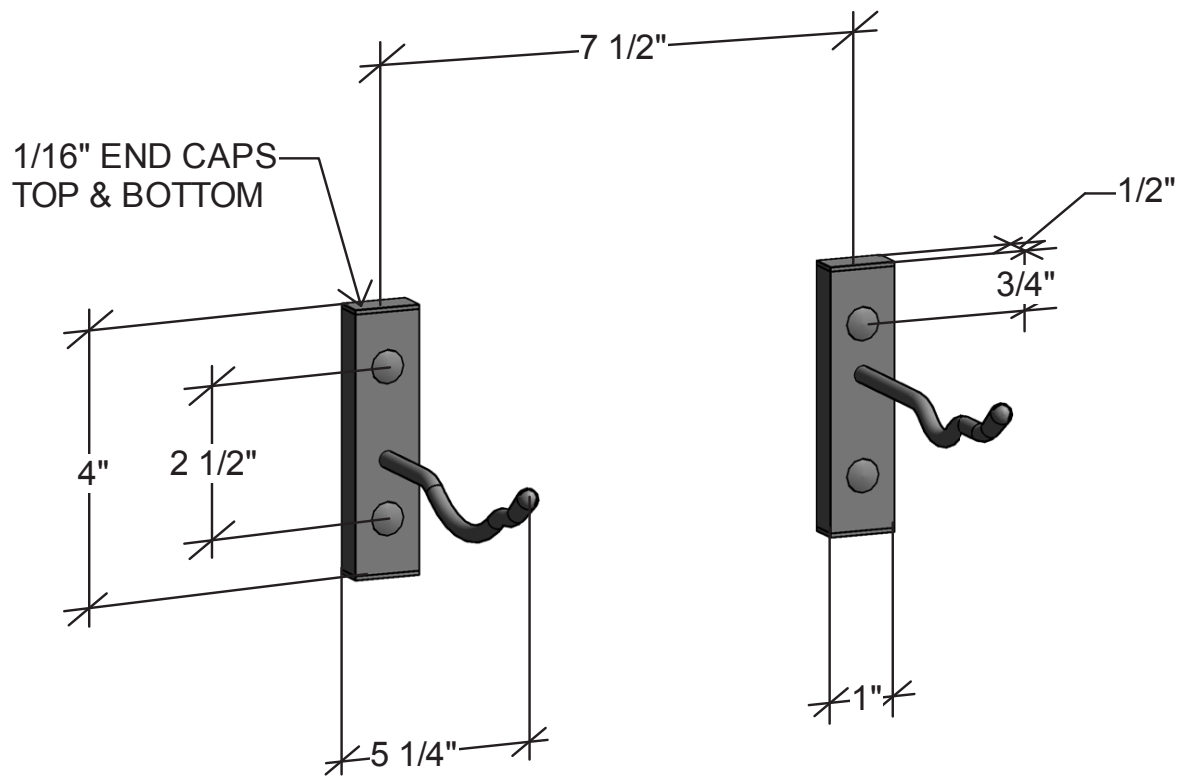

W Series Bottle Height

Spec Sheet for WS-SBH-1

VINTAGEVIEW[®]
MOVING WINE STORAGE FORWARD

4690 Joliet St., Denver, CO 80239 | phone: 866.650.1500 | fax: 866.650.1501 | VintageView.com

For product warranty information, please visit: VintageView.com/support/warranty. We're here to help, call us at 866-650-1500 with any questions