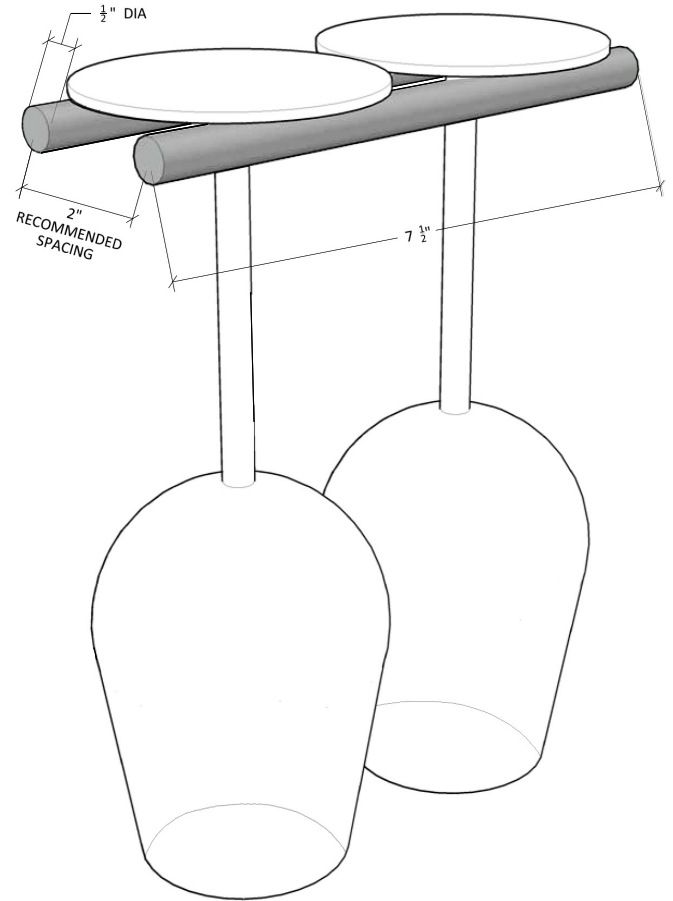

Vino Series Stemware Rack

(VR-SR/VRC-SR) Spec Sheet

Vino Series Stemware Racks hold 2 wine glasses (up to standard Bordeaux-styled glasses)

With Collars (VRC-SR)
Required for drywall installs

Without Collars (VR-SR)
Wood backed installation

VINTAGEVIEW[®]
MOVING WINE STORAGE FORWARD

Note: The Vino Series Stemware Rack is the same product as the Vino Rails (VR and VRC) with adjusted spacing recommendations to hold wine glasses.

4690 Joliet St., Denver, CO 80239 | phone: 866.650.1500 | fax: 866.650.1501 | VintageView.com