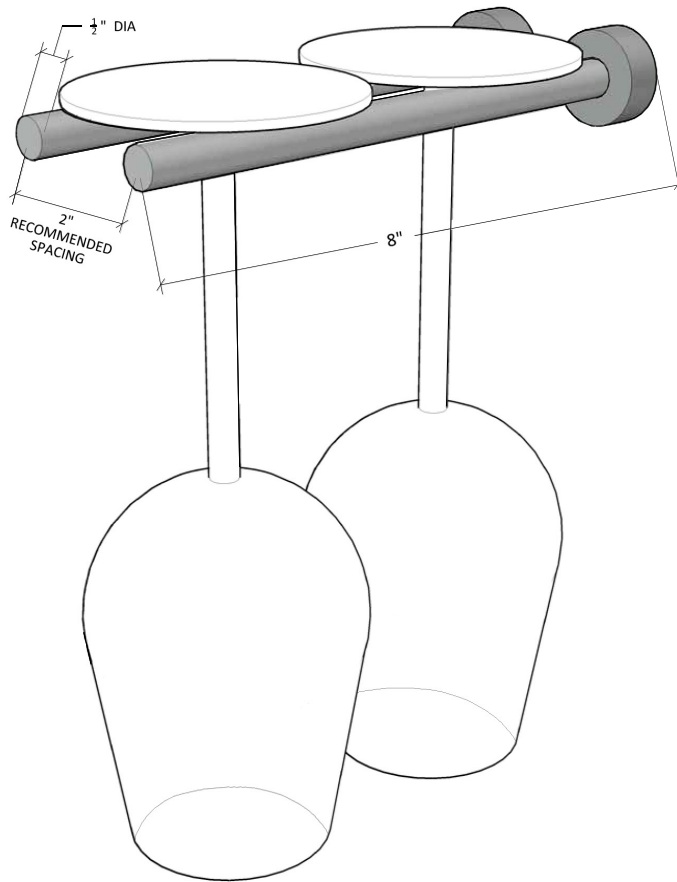

Vino Series Stemware Rack

(VR-SR/VRC-SR) Spec Sheet

Vino Series Stemware Racks hold 2 wine glasses (up to standard Bordeaux-styled glasses)

With Collars (VRC-SR)
Required for drywall installs

Without Collars (VR-SR)
Wood backed installation

VINTAGEVIEW[®]
MOVING WINE STORAGE FORWARD

Note: The Vino Series Stemware Rack is the same product as the Vino Rails (VR and VRC) with adjusted spacing recommendations to hold wine glasses.

4690 Joliet St., Denver, CO 80239 | phone: 866.650.1500 | fax: 866.650.1501 | VintageView.com