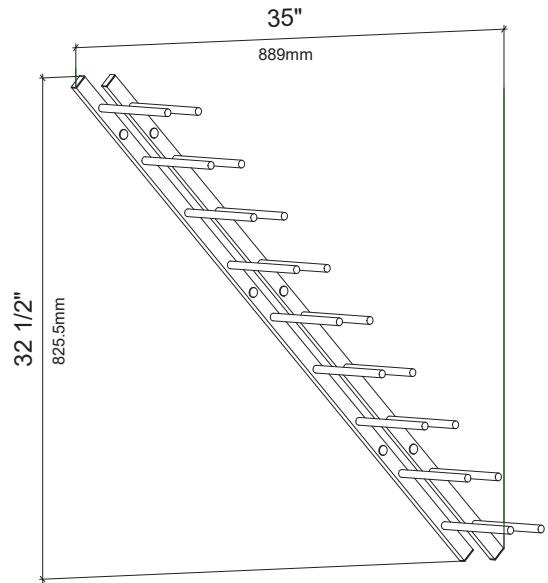

Vino Rails Flex Wine Rack

Spec sheet for VR-FLEX1, 9-bottle wine rack system

When installed on 45-degree angle

SCAN FOR BILT 3D INSTRUCTIONS

POWERED BY BILT INTELLIGENT INSTRUCTIONS*

VINTAGEVIEW®

MOVING WINE STORAGE FORWARD