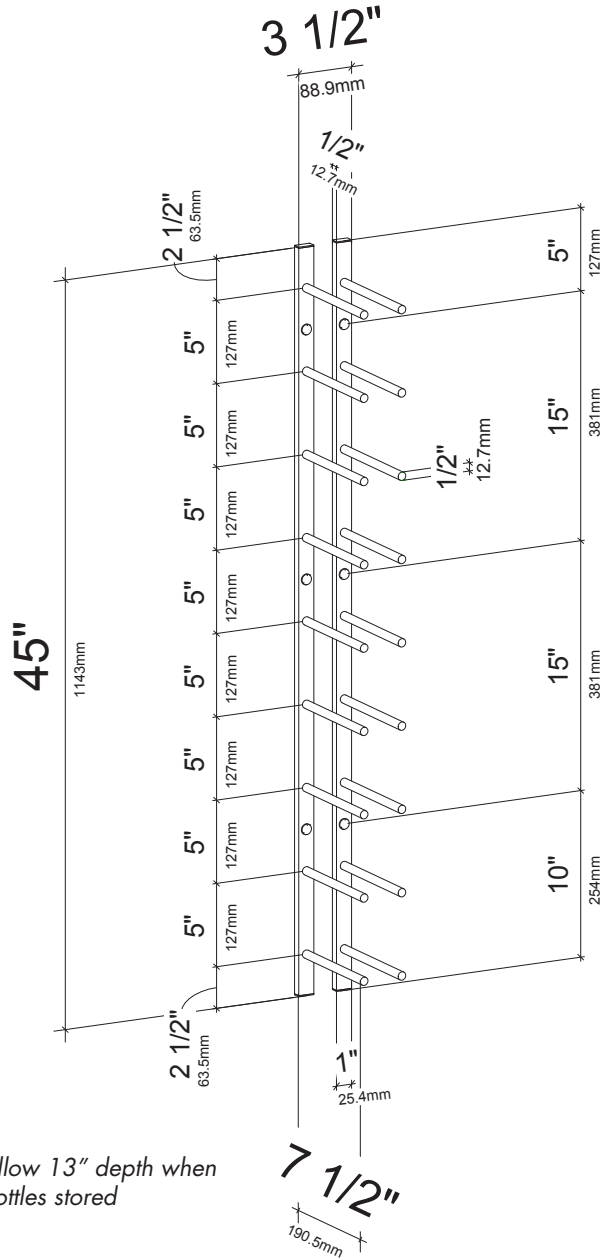

Vino Rails Flex Wine Rack

Spec sheet for VR-FLEX1, 9-bottle wine rack system

When installed on 45-degree angle

SCAN FOR BILT 3D INSTRUCTIONS

POWERED BY BILT INTELLIGENT INSTRUCTIONS*

VINTAGEVIEW®

MOVING WINE STORAGE FORWARD