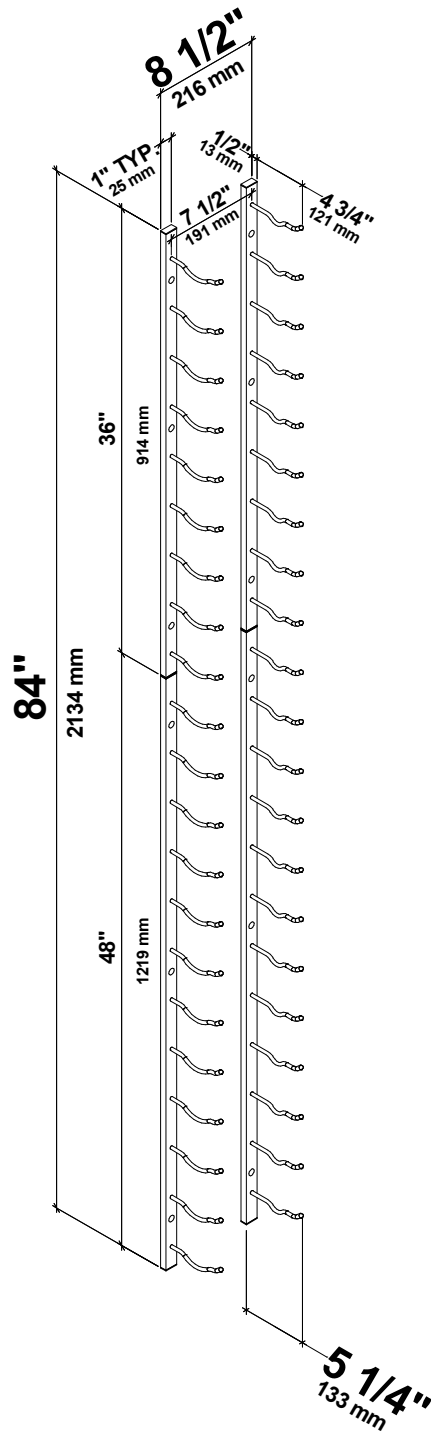

W Series 7 Wine Rack Kit

Spec Sheet for WS71 (21-bottle wine rack kit)

SCAN FOR **BILT**. 3D INSTRUCTIONS

POWERED BY **BILT** INTELLIGENT INSTRUCTIONS®

VINTAGEVIEW®
MOVING WINE STORAGE FORWARD

4690 Joliet St., Denver, CO 80239 | phone: 866.650.1500 | fax: 866.650.1501 | VintageView.com