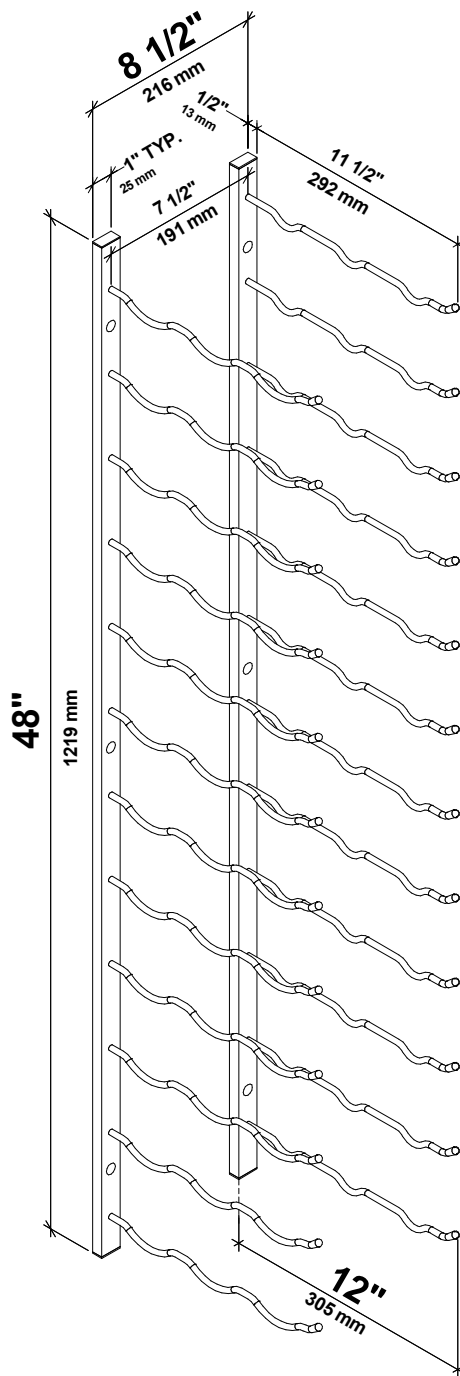

# W Series 4' Wine Rack

Spec Sheet for WS43 (36-bottle wine rack)

Allow for 13" (330mm) width to fit most 750ml wine bottles)

SCAN FOR BILT. 3D INSTRUCTIONS

POWERED BY BILT INTELLIGENT INSTRUCTIONS®

VINTAGEVIEW®  
MOVING WINE STORAGE FORWARD