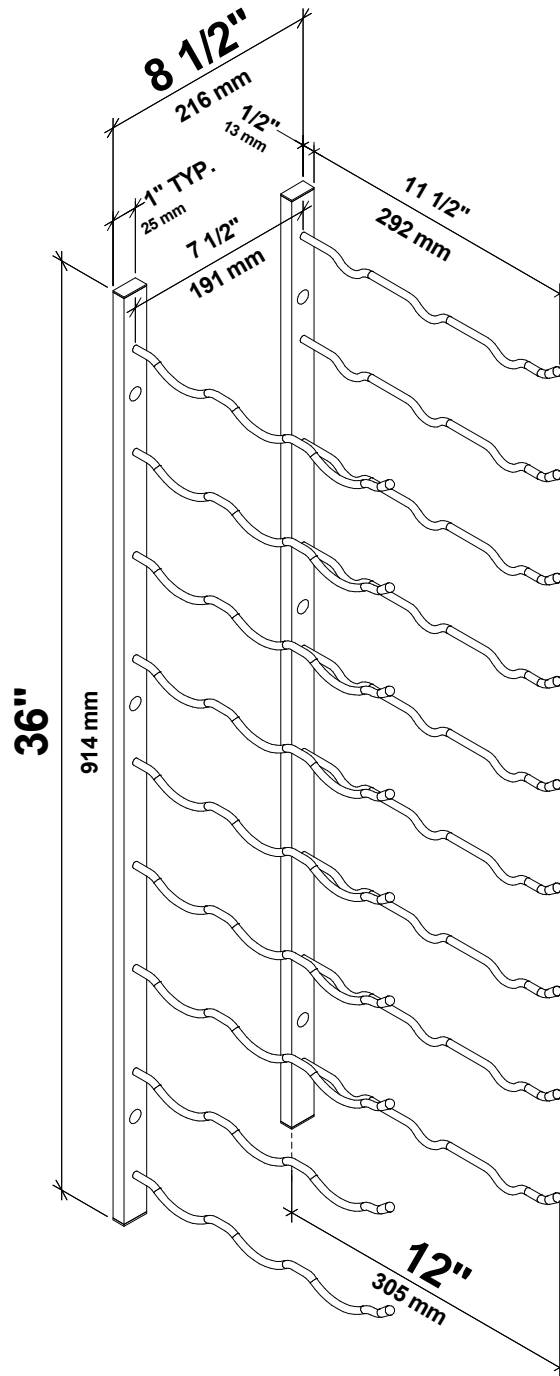

W Series 3' Wine Rack

Spec Sheet for WS33 (27-bottle wine rack)

Allow for 13" (330mm) width to fit most 750ml wine bottles)

SCAN FOR BILT. 3D INSTRUCTIONS

POWERED BY BILT INTELLIGENT INSTRUCTIONS®

VINTAGEVIEW®
MOVING WINE STORAGE FORWARD