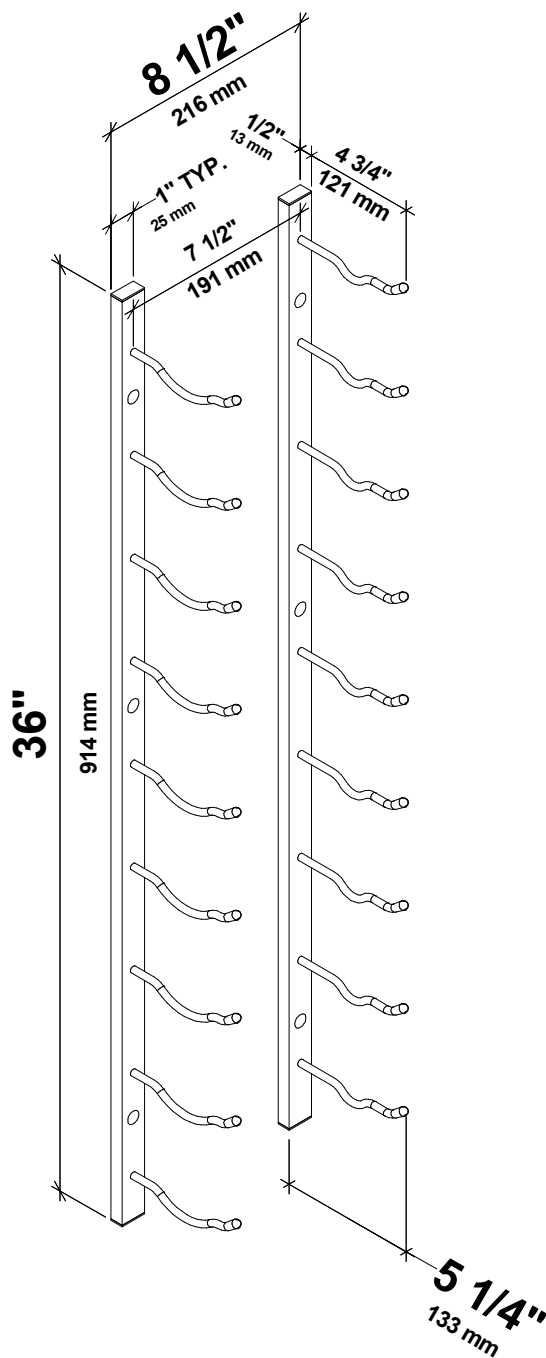

# W Series 3' Wine Rack

Spec Sheet for WS31 (9-bottle wine rack)

Allow for 13" (330mm) width to fit most 750ml wine bottles)

SCAN FOR BILT. 3D INSTRUCTIONS

POWERED BY BILT INTELLIGENT INSTRUCTIONS®

VINTAGEVIEW®  
MOVING WINE STORAGE FORWARD