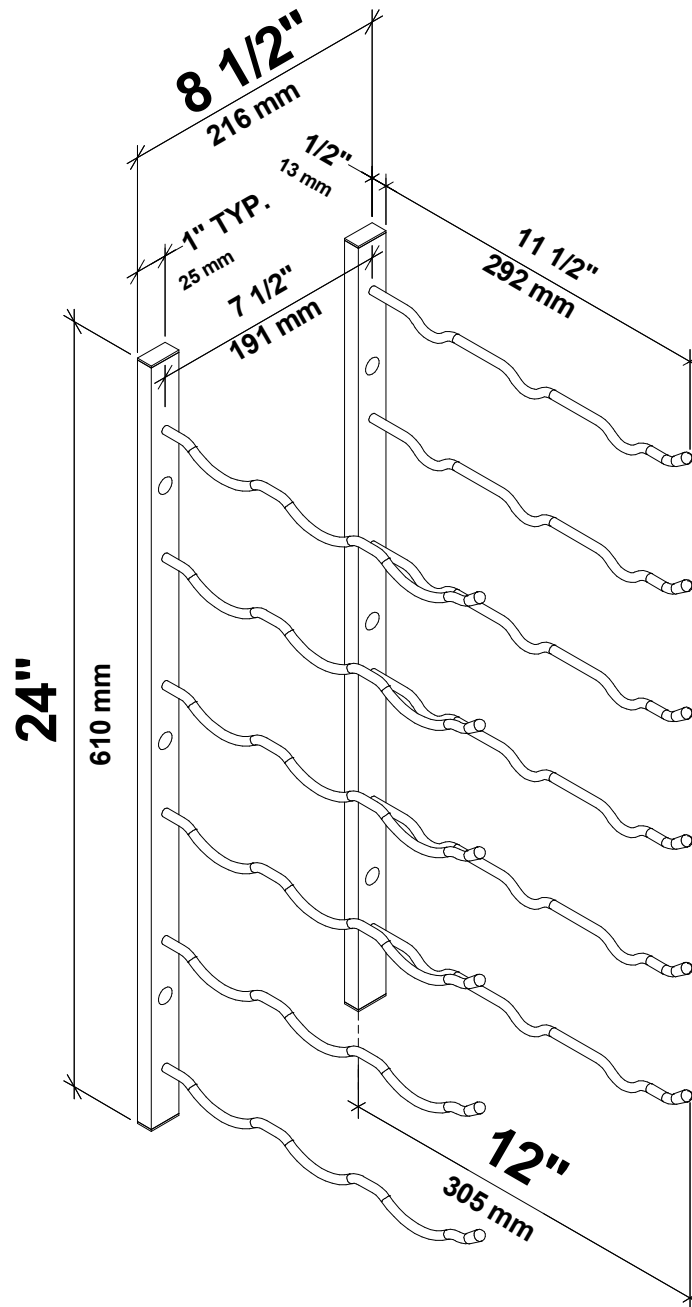

W Series 2' Wine Rack

Spec Sheet for WS23 (18-bottle wine rack)

Allow for 13" (330mm) width to fit most 750ml wine bottles)

SCAN FOR BILT. 3D INSTRUCTIONS

POWERED BY BILT INTELLIGENT INSTRUCTIONS®

VINTAGEVIEW®
MOVING WINE STORAGE FORWARD