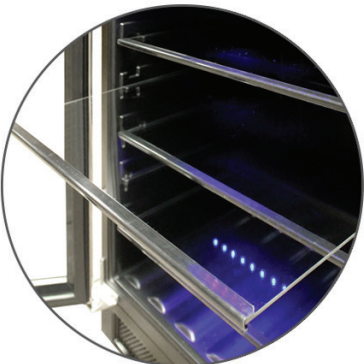

EL-46WCBC-L Connoisseur Series 46 Single-Zone Beverage Cooler (Left Hinge)

The Connoisseur Series 46 Single-Zone Beverage Cooler is an essential for those who love to entertain. Equipped with front exhaust, this beverage cooler is designed to fit seamlessly in existing cabinetry. The easy to use digital control panel makes adjusting the temperature simple while providing peace of mind that your beverages are always ready to be enjoyed. The blue LED lighting illuminates the cooler's contents behind a seamless stainless steel door, making this beverage cooler an aesthetically pleasing addition to any room. Sliding tempered glass shelves holds approximately 161 12 oz. cans. Beautiful and functional, this beverage cooler is sure to be the centerpiece of get-togethers for years to come.

Features:

- Single-zone beverage cooler
- Left hinge
- Indoor use only
- Black body
- Insulated glass door with seamless stainless trim
- Door lock and key
- Pole Handle
- Centralized digital control panel
- Illuminated blue LED interior lighting on the top
- Four tempered glass shelves
- Designed for built-in or freestanding installations
- Cooling Systems: Compressor
- Temperature Range: 41-64°F
- Capacity: 161 12 oz. cans
- Dimensions: 23-2/5"W X 23-2/5"D X 34-3/10"H