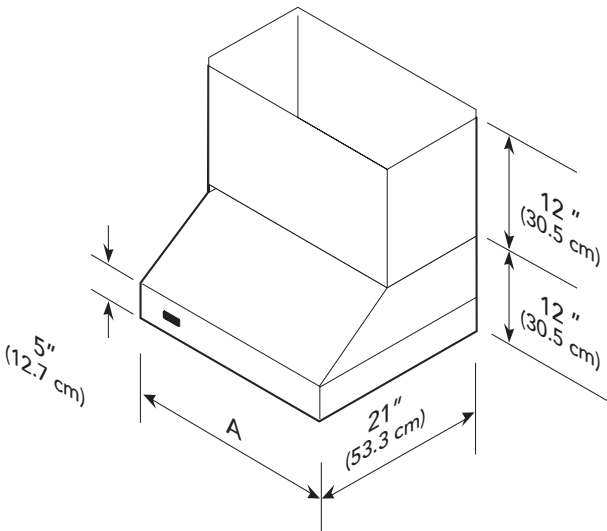

5 SERIES WALL HOODS – 12" HIGH

Viking Professional 5 Series – VWH

12" WALL HOODS WITH VENTILATOR		
DESCRIPTION	VWH53012	VWH53612
Overall Width	29-7/8" (75.9 cm)	35-7/8" (91.1 cm)
Overall Height	12" (30.5 cm)	
Overall Depth	21" (53.3 cm)	
Interior ventilator kit	460 CFM Standard	
Interior duct size**	7" (17.8 cm)	
Interior - Maximum amps	4.9	
Approximate Shipping Weight	56 lbs. (25.2 kg)	60 lbs. (27 kg)

	A (Hood width)
30"W.	29-7/8" (76.2 cm)
36"W	35-7/8" (91.1 cm)

VIKING RANGE, LLC 111 FRONT STREET GREENWOOD, MISSISSIPPI 38930 USA

For detailed product information, model numbers, or to request a quote call 1-888-845-4641 or visit vikingrange.com
© 2014 Viking Range, LLC All rights reserved. Specifications subject to change without notice.