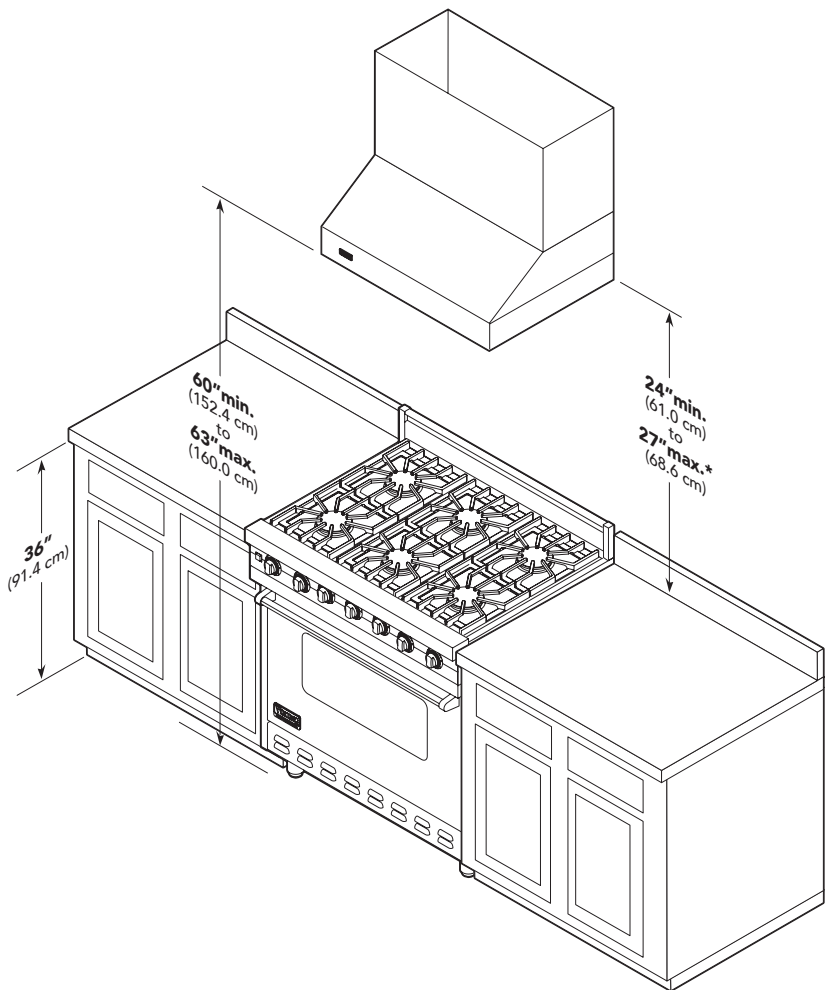

VIKING RANGE, LLC 111 FRONT STREET GREENWOOD, MISSISSIPPI 38930 USA

For detailed product information, model numbers, or to request a quote call 1-888-845-4641 or visit vikingrange.com
© 2014 Viking Range, LLC All rights reserved. Specifications subject to change without notice.