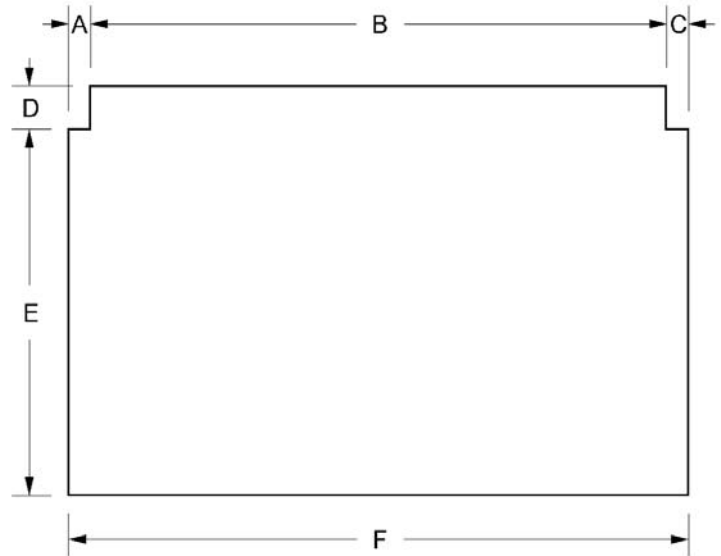

# VDD5 DOWNDRAFT CUTOUT DIMENSIONS

## Gas Rangetops

	VGRT530	VGRT536	VGRT548	VGRT736	VGRT748
A	1-1/2" (1.5" [3.8 cm])	1-1/2" (1.5" [3.8 cm])	1-1/2" (1.5" [3.8 cm])	1-1/2" (1.5" [3.8 cm])	1-1/2" (1.5" [3.8 cm])
B	27" (68.6 cm)	33" (83.8 cm)	45" (114.3 cm)	33" (83.8 cm)	45" (114.3 cm)
C	1-1/2" (1.5" [3.8 cm])	1-1/2" (1.5" [3.8 cm])	1-1/2" (1.5" [3.8 cm])	1-1/2" (1.5" [3.8 cm])	1-1/2" (1.5" [3.8 cm])
D	1-7/8" (1.87" [4.7 cm])	1-7/8" (1.87" [4.7 cm])	1-7/8" (1.87" [4.7 cm])	1-7/8" (1.87" [4.7 cm])	1-7/8" (1.87" [4.7 cm])
E	N/A	N/A	N/A	N/A	N/A
F	30" (76.2 cm)	36" (91.4 cm)	48" (121.9 cm)	36" (91.4 cm)	48" (121.9 cm)
Outside Width	29-7/8" (29.88" [75.9 cm])	35-7/8" (35.88" [91.1 cm])	47-7/8" (47.88" [121.6 cm])	35-7/8" (35.88" [91.1 cm])	47-7/8" (47.88" [121.6 cm])
Outside Depth	28-1/16" (28.06" [71.3 cm])	28-1/16" (28.06" [71.3 cm])	28-1/16" (28.06" [71.3 cm])	29-3/4" (29.75" [75.6 cm])	29-3/4" (29.75" [75.6 cm])