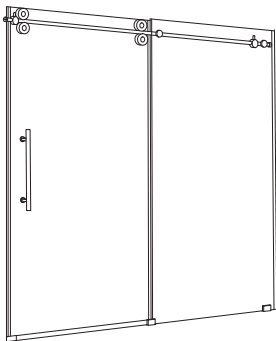

MEASUREMENTS

A, B & C dimensions were measured after shower enclosure was completely installed.

Model / Modelo / Modèle	A Door / Puerta / Porte	B Fixed Panel / Panel fijo / Panneau fixe	C Adjustable Width / Dimensión ajustable / Réglable largeur	Height / Altura / Hauteur	Door opening width / Ancho de apertura de puerta / Largeur d'ouverture de la porte
VG6041XX4874	25 5/8" x 73 3/4"	23 5/8" x 74"	44" - 58"	74"	19 1/2"
VG6041XX5274	27 3/4" x 73 1/2"	24 5/8" x 74"	48" - 52"	74"	21 1/2"
VG6041XX5674	29 3/4" x 73 1/2"	26 5/8" x 74"	52" - 56"	74"	23 1/2"
VG6041XX6074	31 1/2" x 73 3/4"	29 5/8" x 74"	56" - 60"	74"	25 1/2"
VG6041XX6066	31 5/8" x 65 1/2"	29 5/8" x 66"	56" - 60"	66"	25 1/2"
VG6041XX6474	33 5/8" x 73 1/2"	30 3/4" x 74"	60" - 64"	74"	27 1/2"
VG6041XX6874	35 5/8" x 73 1/2"	32 3/4" x 74"	64" - 68"	74"	29 1/2"
VG6041XX7274	37 1/2" x 73 3/4"	35 5/8" x 74"	68" - 72"	74"	31 1/2"