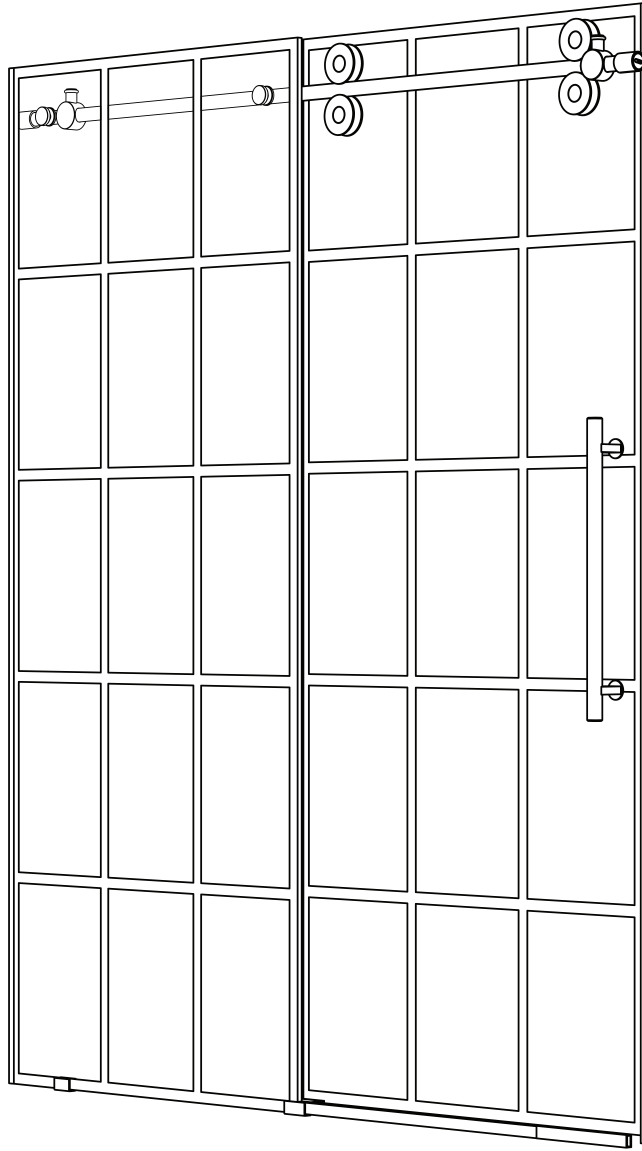

VIGO Elan Frameless Sliding Shower Door
VG06041MBGCL

PRODUCT FEATURES

- Built-in horizontal adjustability makes this shower door easy to install
- Includes all mounting hardware
- Constructed from ANSI Z97.1 and 16 CFR 1201-certified tempered glass
- RollerDisk™ Technology allows for up to 3/8" of adjustability as walls shift over time
- High-quality stainless steel and solid brass hardware resist corrosion and tarnishing
- All VIGO Shower Doors feature a quality assured Limited Lifetime Warranty

MEASUREMENTS

A, B & C dimensions were measured after shower enclosure was completely installed.

Model / Modelo / Modèle	A Door / Puerta / Porte	B Fixed Panel / Panel fijo / Panneau fixe	C Adjustable Width / Dimensión ajustable / Réglable largeur	Height / Altura / Hauteur	Door opening width / Ancho de apertura de puerta / Largeur d'ouverture de la porte
VG6041XX4874	25 5/8" x 73 3/4"	23 5/8" x 74"	44" - 58"	74"	19 1/2"
VG6041XX5274	27 3/4" x 73 1/2"	24 5/8" x 74"	48" - 52"	74"	21 1/2"
VG6041XX5674	29 3/4" x 73 1/2"	26 5/8" x 74"	52" - 56"	74"	23 1/2"
VG6041XX6074	31 1/2" x 73 3/4"	29 5/8" x 74"	56" - 60"	74"	25 1/2"
VG6041XX6066	31 5/8" x 65 1/2"	29 5/8" x 66"	56" - 60"	66"	25 1/2"
VG6041XX6474	33 5/8" x 73 1/2"	30 3/4" x 74"	60" - 64"	74"	27 1/2"
VG6041XX6874	35 5/8" x 73 1/2"	32 3/4" x 74"	64" - 68"	74"	29 1/2"
VG6041XX7274	37 1/2" x 73 3/4"	35 5/8" x 74"	68" - 72"	74"	31 1/2"

Fixed panel

Door

Fixed panel

Door