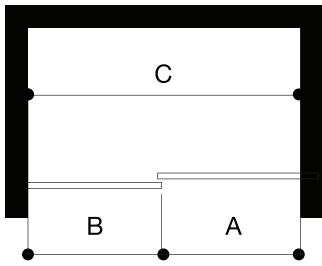

VIGO Elan Frameless Sliding Shower Door
VG06041MBGCL

PRODUCT FEATURES

- Built-in horizontal adjustability makes this shower door easy to install
- Includes all mounting hardware
- Constructed from ANSI Z97.1 and 16 CFR 1201-certified tempered glass
- RollerDisk™ Technology allows for up to 3/8" of adjustability as walls shift over time
- High-quality stainless steel and solid brass hardware resist corrosion and tarnishing
- All VIGO Shower Doors feature a quality assured Limited Lifetime Warranty

MEASUREMENTS

A, B & C dimensions were measured after shower enclosure was completely installed.

Model / Modelo / Modèle	A Door / Puerta / Porte	B Fixed Panel / Panel fijo / Panneau fixe	C Adjustable Width / Dimensión ajustable / Réglable largeur	Height / Altura / Hauteur	Door opening width / Ancho de apertura de puerta / Largeur d'ouverture de la porte
VG6041XX4874	25 5/8" x 73 3/4"	23 5/8" x 74"	44" - 58"	74"	19 1/2"
VG6041XX5274	27 3/4" x 73 1/2"	24 5/8" x 74"	48" - 52"	74"	21 1/2"
VG6041XX5674	29 3/4" x 73 1/2"	26 5/8" x 74"	52" - 56"	74"	23 1/2"
VG6041XX6074	31 1/2" x 73 3/4"	29 5/8" x 74"	56" - 60"	74"	25 1/2"
VG6041XX6066	31 5/8" x 65 1/2"	29 5/8" x 66"	56" - 60"	66"	25 1/2"
VG6041XX6474	33 5/8" x 73 1/2"	30 3/4" x 74"	60" - 64"	74"	27 1/2"
VG6041XX6874	35 5/8" x 73 1/2"	32 3/4" x 74"	64" - 68"	74"	29 1/2"
VG6041XX7274	37 1/2" x 73 3/4"	35 5/8" x 74"	68" - 72"	74"	31 1/2"