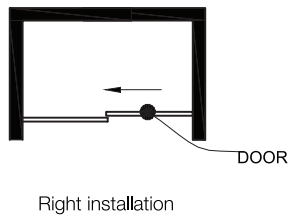

VIGO Elan Frameless Sliding Shower Door
VG06041MBGCL

PRODUCT FEATURES

- Built-in horizontal adjustability makes this shower door easy to install
- Includes all mounting hardware
- Constructed from ANSI Z97.1 and 16 CFR 1201-certified tempered glass
- RollerDisk™ Technology allows for up to 3/8" of adjustability as walls shift over time
- High-quality stainless steel and solid brass hardware resist corrosion and tarnishing
- All VIGO Shower Doors feature a quality assured Limited Lifetime Warranty

MEASUREMENTS

A, B & C dimensions were measured after shower enclosure was completely installed.

Model / Modelo / Modèle	A Door / Puerta / Porte	B Fixed Panel / Panel fijo / Panneau fixe	C Adjustable Width / Dimensión ajustable / Réglable largeur	Height / Altura / Hauteur	Door opening width / Ancho de apertura de puerta / Largeur d'ouverture de la porte
VG6041XX4874	25 5/8" x 73 3/4"	23 5/8" x 74"	44" - 58"	74"	19 1/2"
VG6041XX5274	27 3/4" x 73 1/2"	24 5/8" x 74"	48" - 52"	74"	21 1/2"
VG6041XX5674	29 3/4" x 73 1/2"	26 5/8" x 74"	52" - 56"	74"	23 1/2"
VG6041XX6074	31 1/2" x 73 3/4"	29 5/8" x 74"	56" - 60"	74"	25 1/2"
VG6041XX6066	31 5/8" x 65 1/2"	29 5/8" x 66"	56" - 60"	66"	25 1/2"
VG6041XX6474	33 5/8" x 73 1/2"	30 3/4" x 74"	60" - 64"	74"	27 1/2"
VG6041XX6874	35 5/8" x 73 1/2"	32 3/4" x 74"	64" - 68"	74"	29 1/2"
VG6041XX7274	37 1/2" x 73 3/4"	35 5/8" x 74"	68" - 72"	74"	31 1/2"