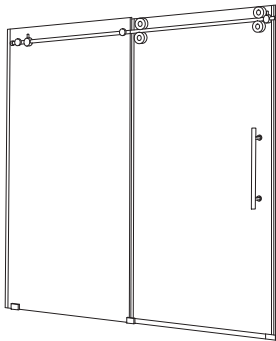

VIGO Elan Frameless Sliding Shower Door
VG06041MBGCL

PRODUCT FEATURES

- Built-in horizontal adjustability makes this shower door easy to install
- Includes all mounting hardware
- Constructed from ANSI Z97.1 and 16 CFR 1201-certified tempered glass
- RollerDisk™ Technology allows for up to 3/8" of adjustability as walls shift over time
- High-quality stainless steel and solid brass hardware resist corrosion and tarnishing
- All VIGO Shower Doors feature a quality assured Limited Lifetime Warranty

MEASUREMENTS

A, B & C dimensions were measured after shower enclosure was completely installed.

Model / Modelo / Modèle	A Door / Puerta / Porte	B Fixed Panel / Panel fijo / Panneau fixe	C Adjustable Width / Dimensión ajustable / Réglable largeur	Height / Altura / Hauteur	Door opening width / Ancho de apertura de puerta / Largeur d'ouverture de la porte
VG6041XX4874	25 5/8" x 73 3/4"	23 5/8" x 74"	44" - 58"	74"	19 1/2"
VG6041XX5274	27 3/4" x 73 1/2"	24 5/8" x 74"	48" - 52"	74"	21 1/2"
VG6041XX5674	29 3/4" x 73 1/2"	26 5/8" x 74"	52" - 56"	74"	23 1/2"
VG6041XX6074	31 1/2" x 73 3/4"	29 5/8" x 74"	56" - 60"	74"	25 1/2"
VG6041XX6066	31 5/8" x 65 1/2"	29 5/8" x 66"	56" - 60"	66"	25 1/2"
VG6041XX6474	33 5/8" x 73 1/2"	30 3/4" x 74"	60" - 64"	74"	27 1/2"
VG6041XX6874	35 5/8" x 73 1/2"	32 3/4" x 74"	64" - 68"	74"	29 1/2"
VG6041XX7274	37 1/2" x 73 3/4"	35 5/8" x 74"	68" - 72"	74"	31 1/2"