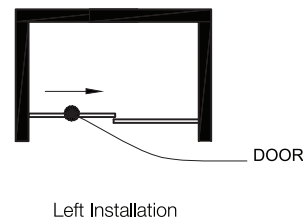

Fixed panel