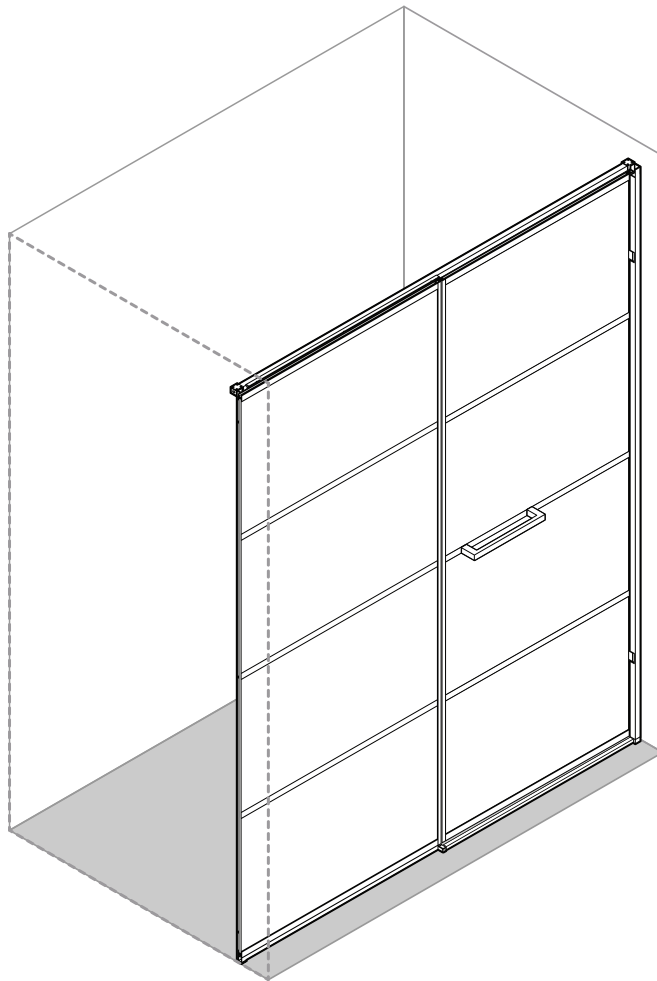

**VIGO Meridian Hinged Shower Door in Matte Black and Clear Grid Glass**  
**VG06084**

**PRODUCT FEATURES**

- Designed in NYC
- Includes all mounting hardware
- Constructed from ANSI Z97.1 and 16 CFR 1201-certified tempered glass
- Continuous seal strips along the door prevent leaks, even through door hinges
- High-quality solid brass hardware resists corrosion and tarnishing
- All VIGO Shower Doors/ Screens feature a quality assured Limited Lifetime Warrant

\*\*Color swatches intended for reference only.

VIGO Meridian Hinged Shower Door in Matte Black and Clear Grid Glass  
 VG06084

MEASUREMENTS