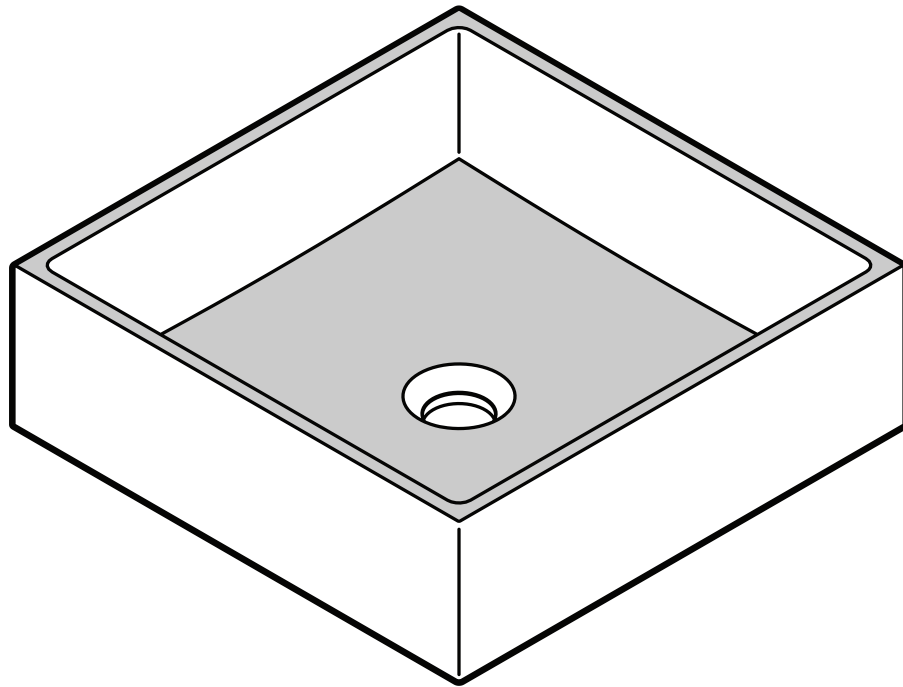

VIGO ConcretoStone™ Square Bathroom Vessel Sink

VG04068

MEASUREMENTS	
Overall Height	4 ¾" (120mm)
Overall Length	15 ⅝" (390mm)
Overall Width	15 ⅝" (390mm)
Basin Depth	3 ⅛" (79.6mm)
Basin Length	14 ⅞" (360mm)
Basin Width	14 ⅞" (360mm)

PRODUCT FEATURES
<ul style="list-style-type: none"> • Above-counter installation is modern and spacious • ConcretoStone™ construction is a seamless concrete composite • Textured exterior and polished interior are contemporary in look and feel • Vessel sink resists chips, scratches, and impact • Protected by VIGO's Limited Lifetime Warranty