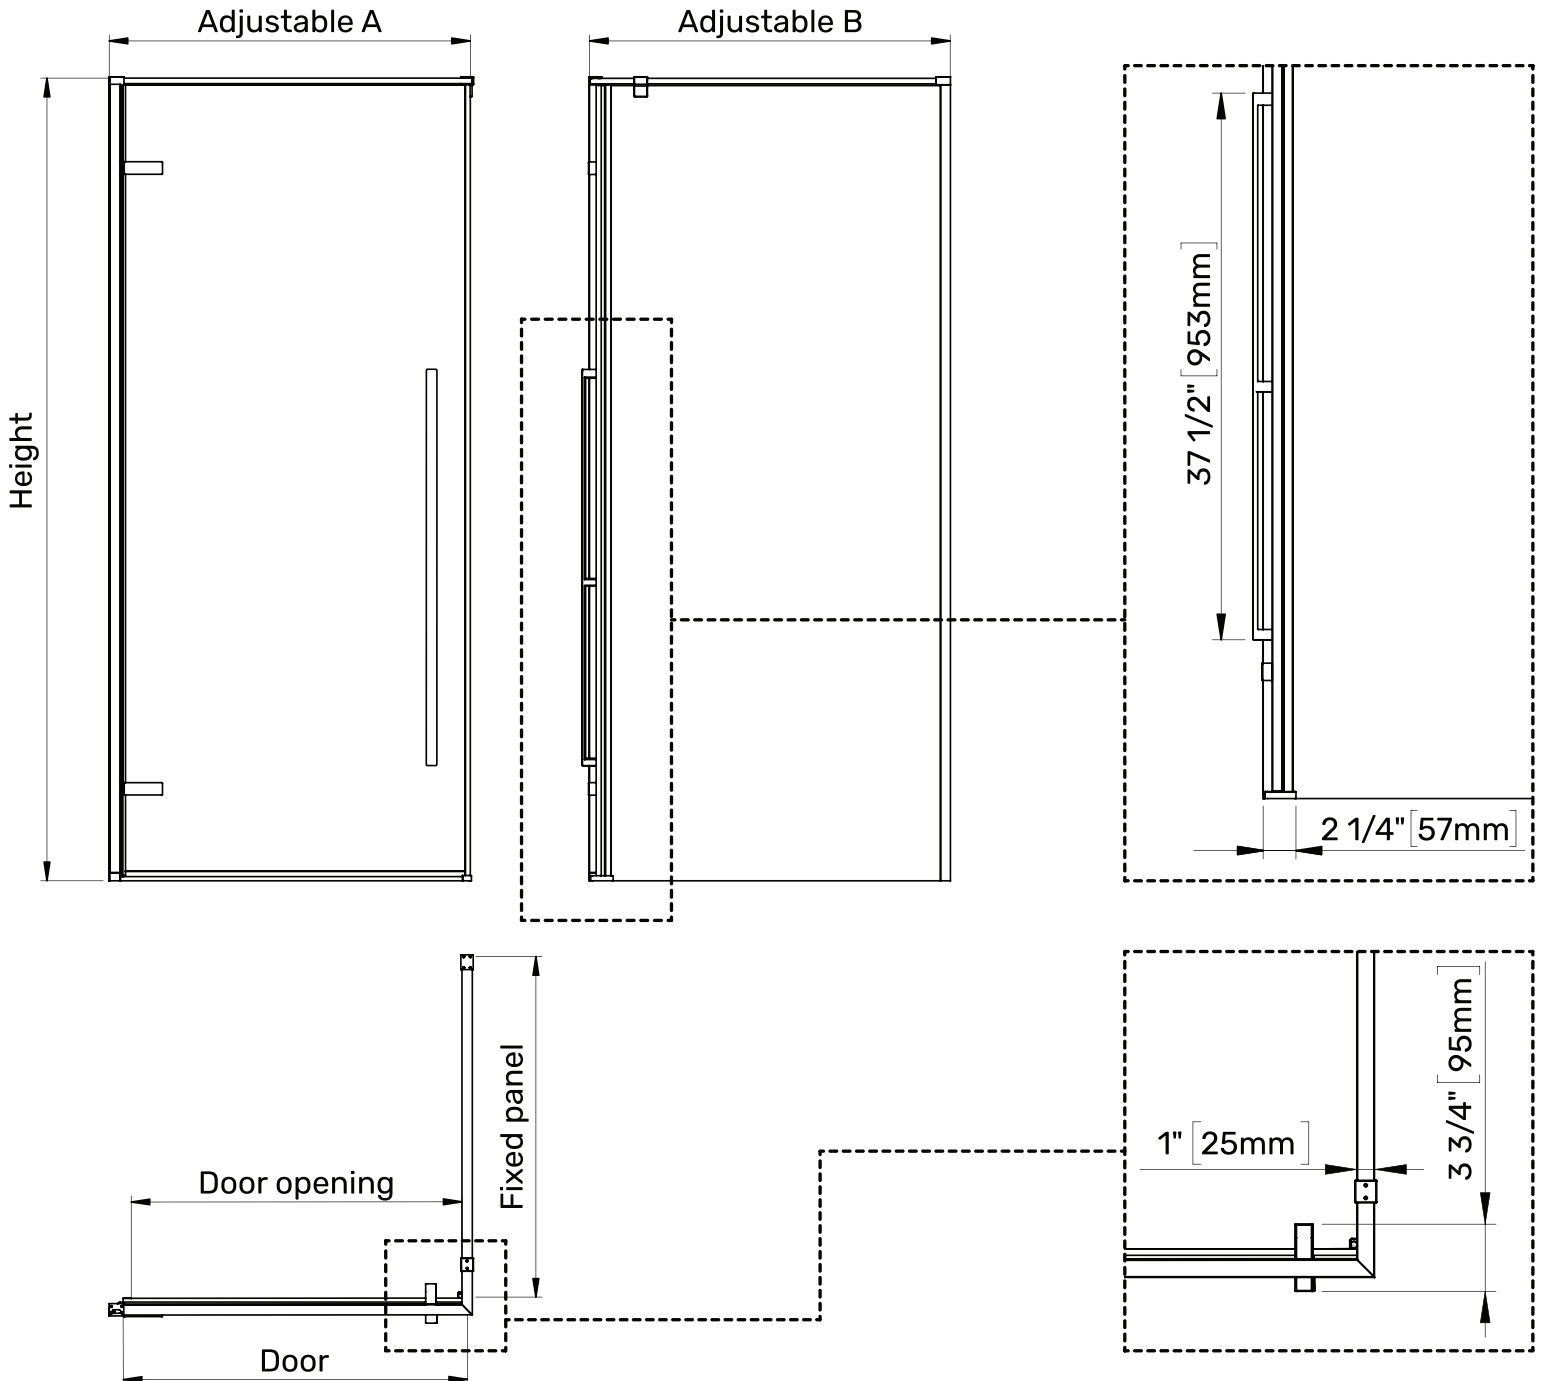

**VIGO 36 in. Frameless Shower Enclosure**  
**VG06013**

**PRODUCT FEATURES**

- Designed in NYC
- Includes all mounting hardware
- Constructed from ANSI Z97.1 and 16 CFR 1201-certified tempered glass
- Vertical and bottom rail support ensures wall anchoring and reinforces wall stability
- High-quality solid brass hardware resists corrosion and tarnishing
- All VIGO Shower Doors/ Screens feature a quality assured Limited Lifetime Warrant

**CODES / STANDARDS**

- ANSI 297.1 and 16 CFR 1201-certified glass
- All VIGO Shower Door have a Limited Lifetime Warranty

**AVAILABLE FINISHES**

Color**	Code	Description
	MB / CL	Matte Black / Clear Glass

\* See website for detailed warranty information.

\*\*Color swatches intended for reference only.

VIGO 36 in. Frameless Shower Enclosure

VG06013

Model	Adjustable A	Adjustable B	Door	Fixed Panel	Height	Door Opening (C)
VG6013XXXX36	34 3/16" - 34 9/16" (868mm - 878mm)	34 3/16" - 34 9/16" (868mm - 878mm)	32 11/16" - 74 7/16" (830mm - 1890mm)	34 1/4" - 75 5/16" (819mm - 1912.5mm)	76" (1930mm)	31 5/16" (796mm)

VIGO 36 in. Frameless Shower Enclosure

VG06013

LEFT / RIGHT INSTLLATION