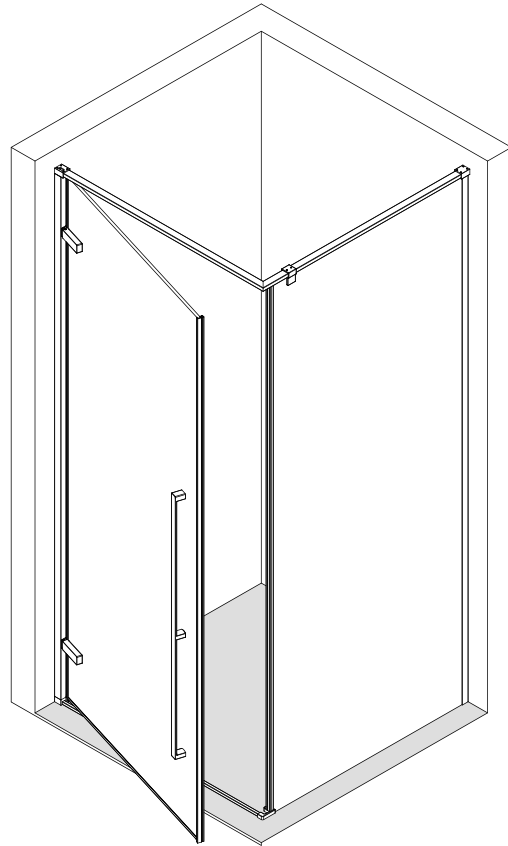

**VIGO 36 in. Frameless Shower Enclosure**  
**VG06013**

**PRODUCT FEATURES**

- Designed in NYC
- Includes all mounting hardware
- Constructed from ANSI Z97.1 and 16 CFR 1201-certified tempered glass
- Vertical and bottom rail support ensures wall anchoring and reinforces wall stability
- High-quality solid brass hardware resists corrosion and tarnishing
- All VIGO Shower Doors/ Screens feature a quality assured Limited Lifetime Warrant

\* See website for detailed warranty information.

\*\*Color swatches intended for reference only.

VIGO 36 in. Frameless Shower Enclosure

VG06013

Model	Adjustable A	Adjustable B	Door	Fixed Panel	Height	Door Opening (C)
VG6013XXXX36	34 3/16" - 34 9/16" (868mm - 878mm)	34 3/16" - 34 9/16" (868mm - 878mm)	32 11/16" - 74 7/16" (830mm - 1890mm)	34 1/4" - 75 5/16" (819mm - 1912.5mm)	76" (1930mm)	31 5/16" (796mm)

VIGO 36 in. Frameless Shower Enclosure

VG06013

LEFT / RIGHT INSTLLATION