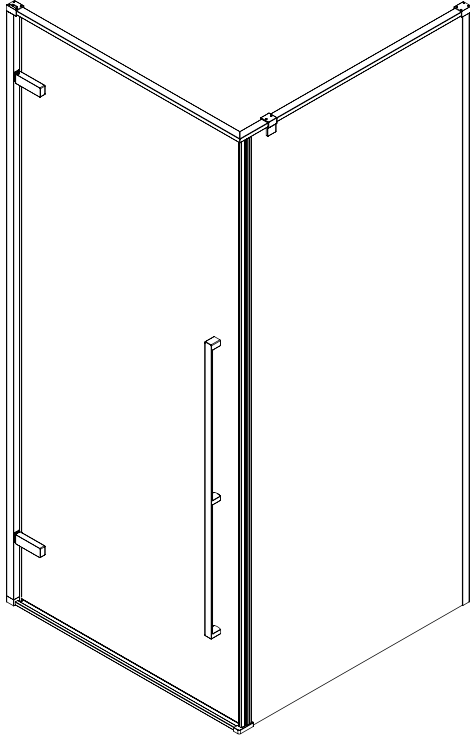

**VIGO 36 in. Frameless Shower Enclosure**  
**VG06013**

**PRODUCT FEATURES**

- Designed in NYC
- Includes all mounting hardware
- Constructed from ANSI Z97.1 and 16 CFR 1201-certified tempered glass
- Vertical and bottom rail support ensures wall anchoring and reinforces wall stability
- High-quality solid brass hardware resists corrosion and tarnishing
- All VIGO Shower Doors/ Screens feature a quality assured Limited Lifetime Warrant

\* See website for detailed warranty information.

\*\*Color swatches intended for reference only.

VIGO 36 in. Frameless Shower Enclosure

VG06013

Model	Adjustable A	Adjustable B	Door	Fixed Panel	Height	Door Opening (C)
VG6013XXXX36	34 3/16" - 34 9/16" (868mm - 878mm)	34 3/16" - 34 9/16" (868mm - 878mm)	32 11/16" - 74 7/16" (830mm - 1890mm)	34 1/4" - 75 5/16" (819mm - 1912.5mm)	76" (1930mm)	31 5/16" (796mm)

VIGO 36 in. Frameless Shower Enclosure

VG06013

LEFT / RIGHT INSTLLATION