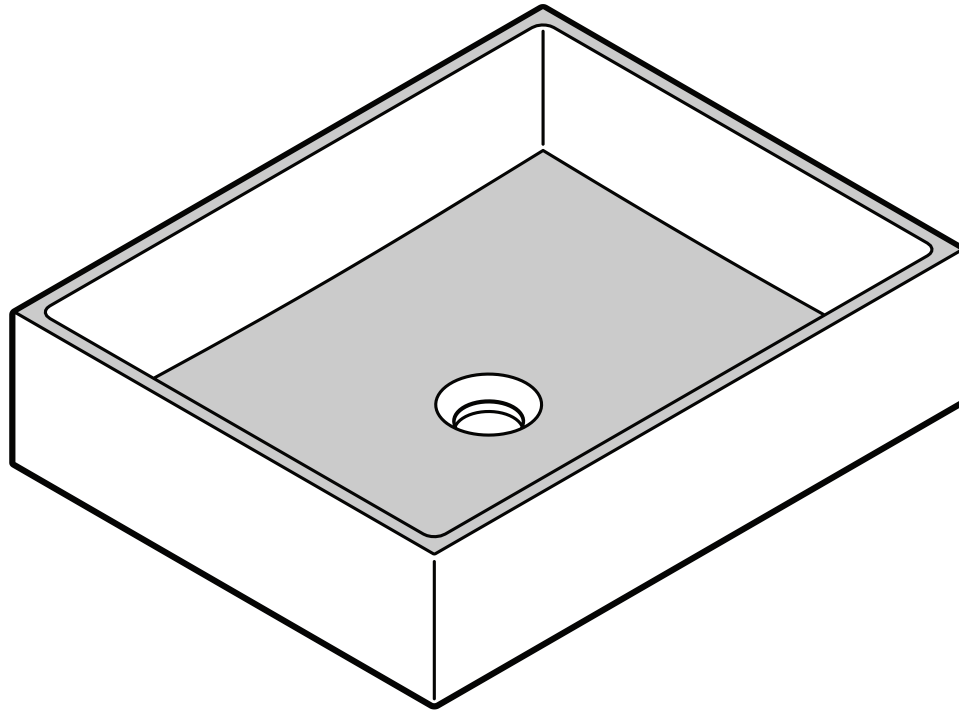

VIGO ConcretoStone™ Rectangular Bathroom Vessel Sink
 VG04069

MEASUREMENTS	
Overall Height	4 ¾" (120mm)
Overall Length	19 ¼" (490mm)
Overall Width	15 ⅝" (390mm)
Basin Depth	3 ⅙" (79.6mm)
Basin Length	18 ⅙" (460mm)
Basin Width	14 ⅙" (360mm)

PRODUCT FEATURES
<ul style="list-style-type: none"> • Above-counter installation is modern and spacious • ConcretoStone™ construction is a seamless concrete composite • Textured exterior and polished interior are contemporary in look and feel • Vessel sink resists chips, scratches, and impact • Protected by VIGO's Limited Lifetime Warranty

VIGO ConcretoStone™ Rectangular Bathroom Vessel Sink

VG04069