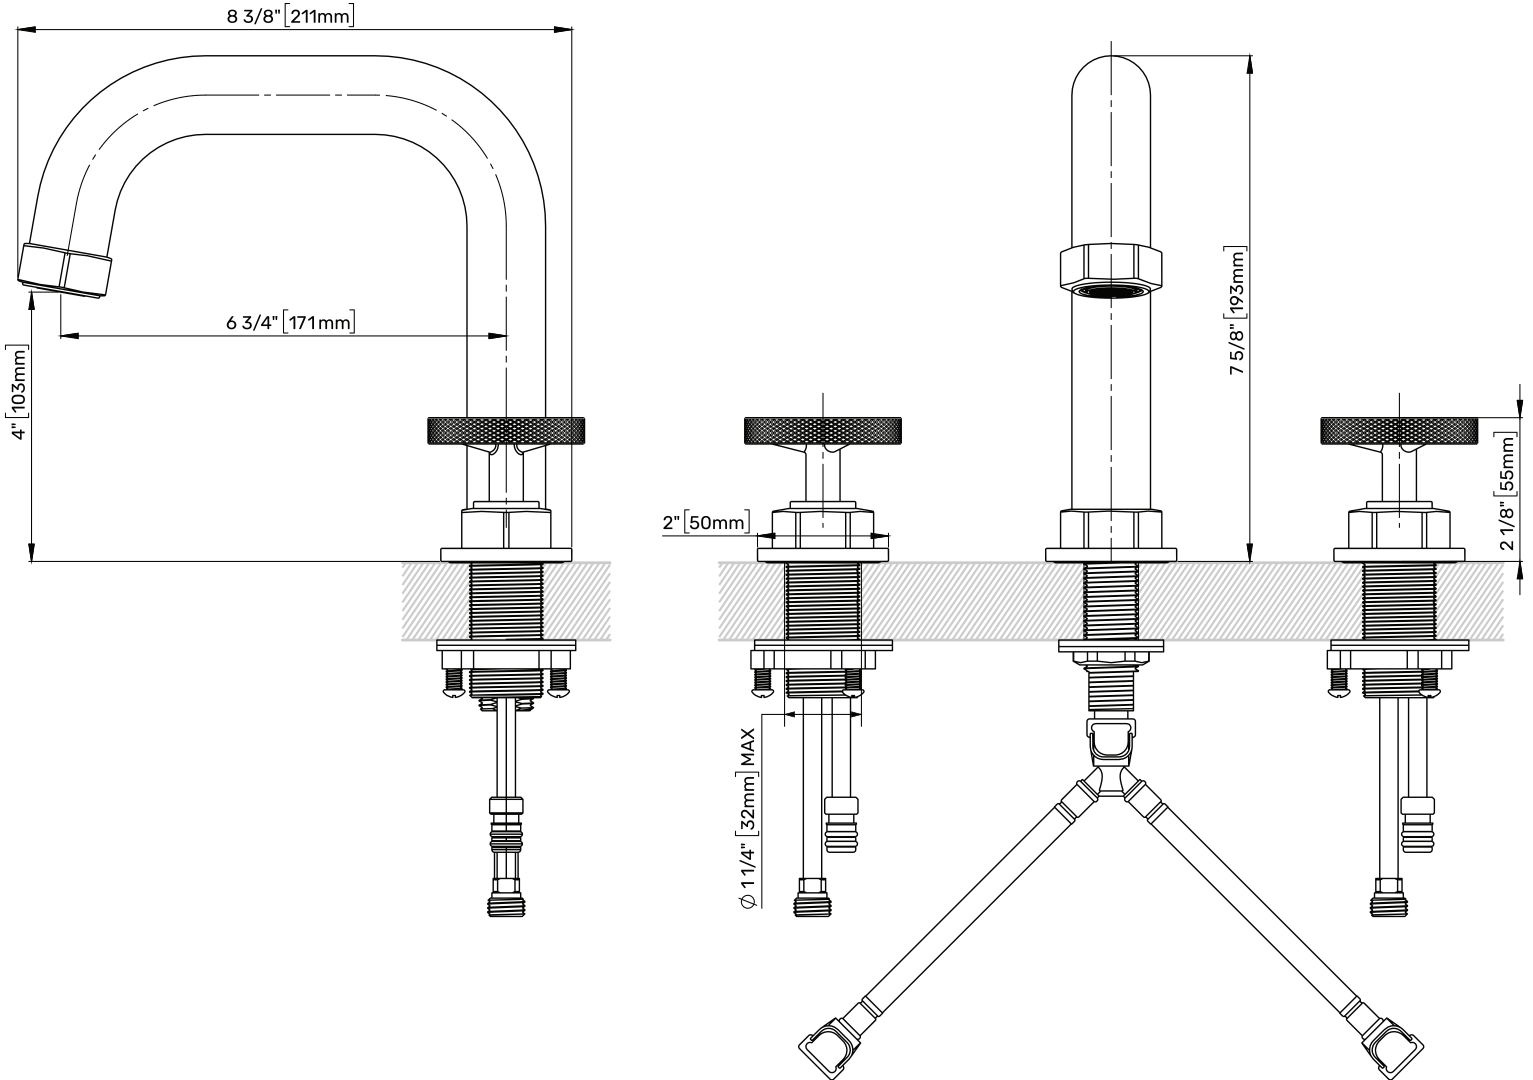

**VIGO Hart Widespread Bathroom Faucet  
VG01305**

**PRODUCT FEATURES**

- 3-hole installation
- Built from lead-free solid brass construction
- Eco-friendly 1.2 GPM flow rate
- Designed in NYC
- PerformanceSpout™ conserves water without sacrificing performance.
- FinishPlated™ ensures that the hardware finish is consistent throughout the entire sink faucet
- EternalSeal™ is an expertly tested ceramic cartridge that prevents leaks and dripping
- EZInstall™ makes installation quick and easy without the use of putty
- Power Meets Tranquility with an Eco-Friendly Flow
- Easy-to-Clean Nozzle Resists Mineral Buildup
- Features a quality assured Limited Lifetime Warranty
- Versatile Designs for Any Aesthetic
- All parts & hardware are included

**WATER CONSERVATION**

Promoting a sustainable lifestyle, the 1.2 GPM faucet spout conserves water without sacrificing performance.

**AVAILABLE FINISHES**

| Color** | Code | Description        |
|---------|------|--------------------|
|         | CH   | Chrome             |
|         | BN   | Brushed Nickel     |
|         | MB   | Matte Black        |
|         | MG   | Matte Brushed Gold |

\* See website for detailed warranty information.

\*\*Color swatches intended for reference only.

| DIMENSIONS    |                 |                            |  |
|---------------|-----------------|----------------------------|--|
| Faucet height | 7 5/8" (193mm)  | Diameter Opening           | Standard 1 3/8" diameter opening is required |
| Spout reach   | 6 3/4" (170mm)  | Water supply connection    | Standard US plumbing 3/8" connections        |
| Spout height  | 4" (103mm)      | Installation compatability | 3-hole                                       |
| Hole Diameter | Ø 1 1/4" (32mm) |                            |  |
| Flow rate     | 1.2 gal/min     |                            |  |
| Faucet body   | Brass           |                            |  |