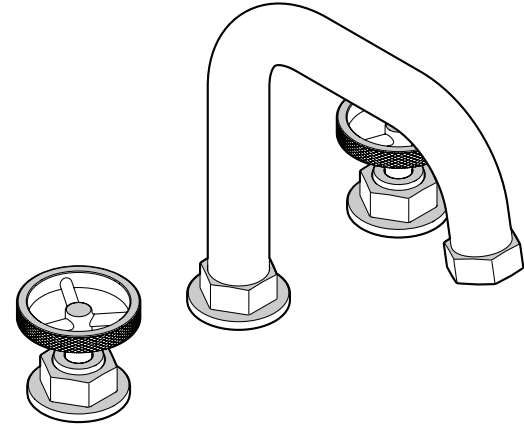

**VIGO Hart Widespread Bathroom Faucet  
VG01305**

**PRODUCT FEATURES**

- 3-hole installation
- Built from lead-free solid brass construction
- Eco-friendly 1.2 GPM flow rate
- Designed in NYC
- PerformanceSpout™ conserves water without sacrificing performance.
- FinishPlated™ ensures that the hardware finish is consistent throughout the entire sink faucet
- EternalSeal™ is an expertly tested ceramic cartridge that prevents leaks and dripping
- EZInstall™ makes installation quick and easy without the use of putty
- Power Meets Tranquility with an Eco-Friendly Flow
- Easy-to-Clean Nozzle Resists Mineral Buildup
- Features a quality assured Limited Lifetime Warranty
- Versatile Designs for Any Aesthetic
- All parts & hardware are included

**WATER CONSERVATION**

Promoting a sustainable lifestyle, the 1.2 GPM faucet spout conserves water without sacrificing performance.

**AVAILABLE FINISHES**

| Color** | Code | Description        |
|---------|------|--------------------|
|         | CH   | Chrome             |
|         | BN   | Brushed Nickel     |
|         | MB   | Matte Black        |
|         | MG   | Matte Brushed Gold |

\* See website for detailed warranty information.

\*\*Color swatches intended for reference only.

| DIMENSIONS    |                 |                            |  |
|---------------|-----------------|----------------------------|--|
| Faucet height | 7 5/8" (193mm)  | Diameter Opening           | Standard 1 3/8" diameter opening is required |
| Spout reach   | 6 3/4" (170mm)  | Water supply connection    | Standard US plumbing 3/8" connections        |
| Spout height  | 4" (103mm)      | Installation compatability | 3-hole                                       |
| Hole Diameter | Ø 1 1/4" (32mm) |                            |  |
| Flow rate     | 1.2 gal/min     |                            |  |
| Faucet body   | Brass           |                            |  |