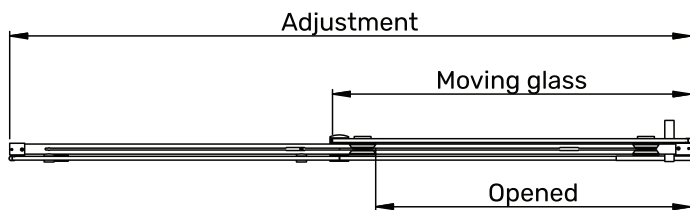

VIGO Elan Adjustable Frameless Sliding Shower Door with VMotion™
VG06041-SC

PRODUCT FEATURES

- Slam-resistant VMotion™ eases door close
- Reversible left or right-side shower opening
- RollerDisk™ technology allows for up to 3/8" adjustability as walls shift over time
- Flex-Sizing™ allows up to 4 inches of built-in adjustability during the installation process
- High quality steel and solid brass hardware resists and tarnishing
- Constructed from ANSI Z91.1 and 16 CFR 1201 certified tempered glass for added safety

* See website for detailed warranty information.

**Color swatches intended for reference only.

VIGO Elan Adjustable Frameless Sliding Shower Door with VMotion™

VG06041-SC

MEASUREMENTS

A, B & C dimensions were measured after shower enclosure was completely installed.

Model	(A) Moving Glass	(B) Fixed Panel	(C) Adjustment	Height	Door opening
VG6041-SC6066	31 5/8" x 65 1/2" (802.5 x 1664mm)	28 9/16" x 66" (725.5 x 1676mm)	56" - 60" (1424 - 1524mm)	66" (1676mm)	22 7/16" - 26 3/8" (570 - 670mm)
VG6041-SC6076	31 5/8" x 75 1/2" (802.5 x 1918mm)	28 9/16" x 76" (725.5 x 1930mm)	56" - 60" (1424 - 1524mm)	76" (1930mm)	22 7/16" - 26 3/8" (570 - 670mm)
VG6041-SC7276	37 5/8" x 75 1/2" (955.5 x 1918mm)	34 9/16" x 76" (878 x 1930mm)	68" - 72" (1729 - 1829mm)	76" (1930mm)	28 7/16" - 32 3/8" (722 - 822mm)