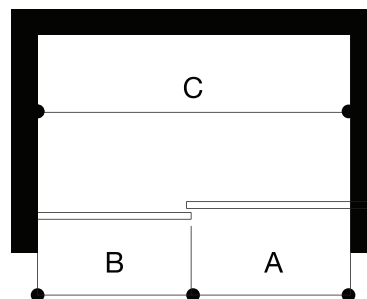

VIGO Elan Adjustable Frameless Sliding Shower Door with VMotion™
VG06041-SC

PRODUCT FEATURES

- Slam-resistant VMotion™ eases door close
- Reversible left or right-side shower opening
- RollerDisk™ technology allows for up to 3/8" adjustability as walls shift over time
- Flex-Sizing™ allows up to 4 inches of built-in adjustability during the installation process
- High quality steel and solid brass hardware resists and tarnishing
- Constructed from ANSI Z91.1 and 16 CFR 1201 certified tempered glass for added safety

* See website for detailed warranty information.

**Color swatches intended for reference only.

VIGO Elan Adjustable Frameless Sliding Shower Door with VMotion™

VG06041-SC

MEASUREMENTS

A, B & C dimensions were measured after shower enclosure was completely installed.

Model	(A) Moving Glass	(B) Fixed Panel	(C) Adjustment	Height	Door opening
VG6041-SC6066	31 5/8" x 65 1/2" (802.5 x 1664mm)	28 9/16" x 66" (725.5 x 1676mm)	56" - 60" (1424 - 1524mm)	66" (1676mm)	22 7/16" - 26 3/8" (570 - 670mm)
VG6041-SC6076	31 5/8" x 75 1/2" (802.5 x 1918mm)	28 9/16" x 76" (725.5 x 1930mm)	56" - 60" (1424 - 1524mm)	76" (1930mm)	22 7/16" - 26 3/8" (570 - 670mm)
VG6041-SC7276	37 5/8" x 75 1/2" (955.5 x 1918mm)	34 9/16" x 76" (878 x 1930mm)	68" - 72" (1729 - 1829mm)	76" (1930mm)	28 7/16" - 32 3/8" (722 - 822mm)