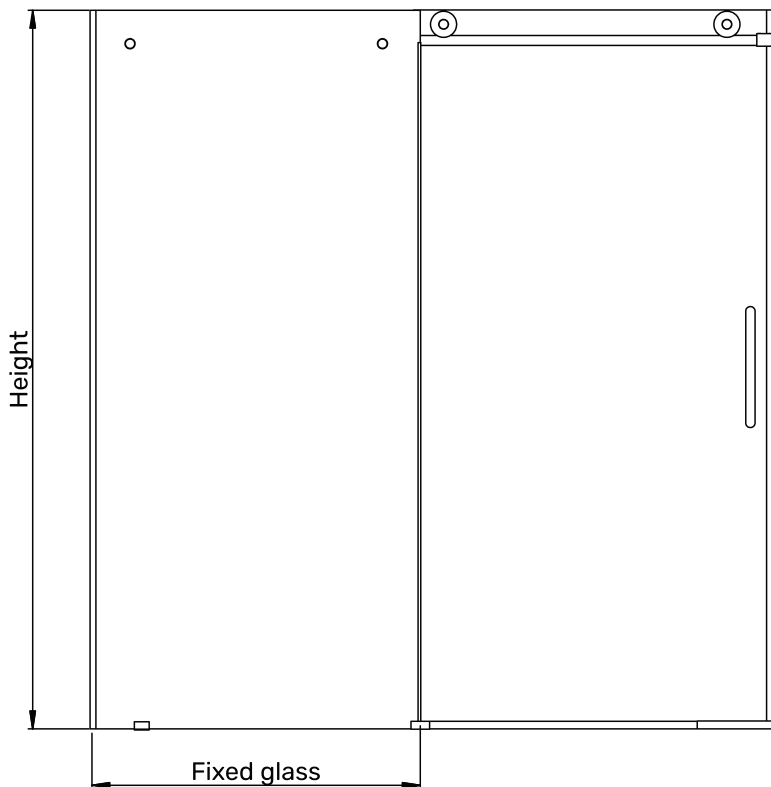

VIGO Elan Adjustable Frameless Sliding Shower Door with VMotion™
VG06041-SC

PRODUCT FEATURES

- Slam-resistant VMotion™ eases door close
- Reversible left or right-side shower opening
- RollerDisk™ technology allows for up to 3/8" adjustability as walls shift over time
- Flex-Sizing™ allows up to 4 inches of built-in adjustability during the installation process
- High quality steel and solid brass hardware resists and tarnishing
- Constructed from ANSI Z91.1 and 16 CFR 1201 certified tempered glass for added safety

* See website for detailed warranty information.

**Color swatches intended for reference only.

VIGO Elan Adjustable Frameless Sliding Shower Door with VMotion™

VG06041-SC

MEASUREMENTS

A, B & C dimensions were measured after shower enclosure was completely installed.

Model	(A) Moving Glass	(B) Fixed Panel	(C) Adjustment	Height	Door opening
VG6041-SC6066	31 5/8" x 65 1/2" (802.5 x 1664mm)	28 9/16" x 66" (725.5 x 1676mm)	56" - 60" (1424 - 1524mm)	66" (1676mm)	22 7/16" - 26 3/8" (570 - 670mm)
VG6041-SC6076	31 5/8" x 75 1/2" (802.5 x 1918mm)	28 9/16" x 76" (725.5 x 1930mm)	56" - 60" (1424 - 1524mm)	76" (1930mm)	22 7/16" - 26 3/8" (570 - 670mm)
VG6041-SC7276	37 5/8" x 75 1/2" (955.5 x 1918mm)	34 9/16" x 76" (878 x 1930mm)	68" - 72" (1729 - 1829mm)	76" (1930mm)	28 7/16" - 32 3/8" (722 - 822mm)