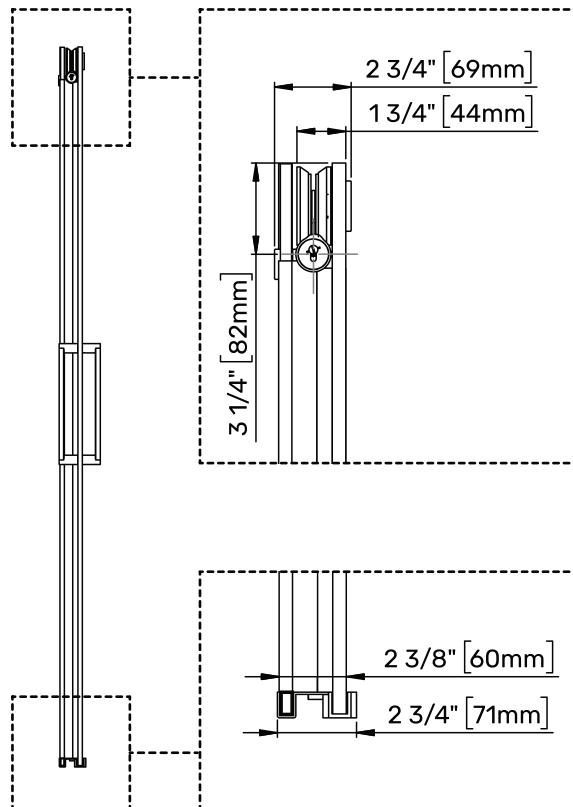

VIGO Elan Adjustable Frameless Sliding Shower Door with VMotion™
VG06041-SC

PRODUCT FEATURES

- Slam-resistant VMotion™ eases door close
- Reversible left or right-side shower opening
- RollerDisk™ technology allows for up to 3/8" adjustability as walls shift over time
- Flex-Sizing™ allows up to 4 inches of built-in adjustability during the installation process
- High quality steel and solid brass hardware resists and tarnishing
- Constructed from ANSI Z91.1 and 16 CFR 1201 certified tempered glass for added safety

* See website for detailed warranty information.

**Color swatches intended for reference only.

VIGO Elan Adjustable Frameless Sliding Shower Door with VMotion™

VG06041-SC

MEASUREMENTS

A, B & C dimensions were measured after shower enclosure was completely installed.

Model	(A) Moving Glass	(B) Fixed Panel	(C) Adjustment	Height	Door opening
VG6041-SC6066	31 5/8" x 65 1/2" (802.5 x 1664mm)	28 9/16" x 66" (725.5 x 1676mm)	56" - 60" (1424 - 1524mm)	66" (1676mm)	22 7/16" - 26 3/8" (570 - 670mm)
VG6041-SC6076	31 5/8" x 75 1/2" (802.5 x 1918mm)	28 9/16" x 76" (725.5 x 1930mm)	56" - 60" (1424 - 1524mm)	76" (1930mm)	22 7/16" - 26 3/8" (570 - 670mm)
VG6041-SC7276	37 5/8" x 75 1/2" (955.5 x 1918mm)	34 9/16" x 76" (878 x 1930mm)	68" - 72" (1729 - 1829mm)	76" (1930mm)	28 7/16" - 32 3/8" (722 - 822mm)