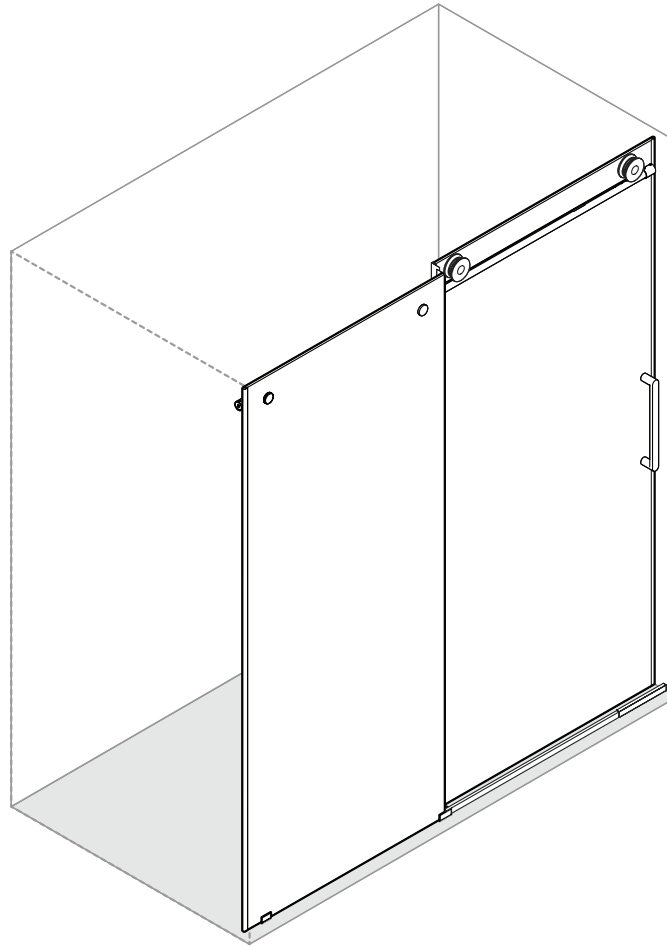

VIGO Elan Adjustable Frameless Sliding Shower Door with VMotion™
VG06041-SC

PRODUCT FEATURES

- Slam-resistant VMotion™ eases door close
- Reversible left or right-side shower opening
- RollerDisk™ technology allows for up to 3/8" adjustability as walls shift over time
- Flex-Sizing™ allows up to 4 inches of built-in adjustability during the installation process
- High quality steel and solid brass hardware resists and tarnishing
- Constructed from ANSI Z91.1 and 16 CFR 1201 certified tempered glass for added safety

* See website for detailed warranty information.

**Color swatches intended for reference only.

VIGO Elan Adjustable Frameless Sliding Shower Door with VMotion™

VG06041-SC

MEASUREMENTS

A, B & C dimensions were measured after shower enclosure was completely installed.

Model	(A) Moving Glass	(B) Fixed Panel	(C) Adjustment	Height	Door opening
VG6041-SC6066	31 5/8" x 65 1/2" (802.5 x 1664mm)	28 9/16" x 66" (725.5 x 1676mm)	56" - 60" (1424 - 1524mm)	66" (1676mm)	22 7/16" - 26 3/8" (570 - 670mm)
VG6041-SC6076	31 5/8" x 75 1/2" (802.5 x 1918mm)	28 9/16" x 76" (725.5 x 1930mm)	56" - 60" (1424 - 1524mm)	76" (1930mm)	22 7/16" - 26 3/8" (570 - 670mm)
VG6041-SC7276	37 5/8" x 75 1/2" (955.5 x 1918mm)	34 9/16" x 76" (878 x 1930mm)	68" - 72" (1729 - 1829mm)	76" (1930mm)	28 7/16" - 32 3/8" (722 - 822mm)