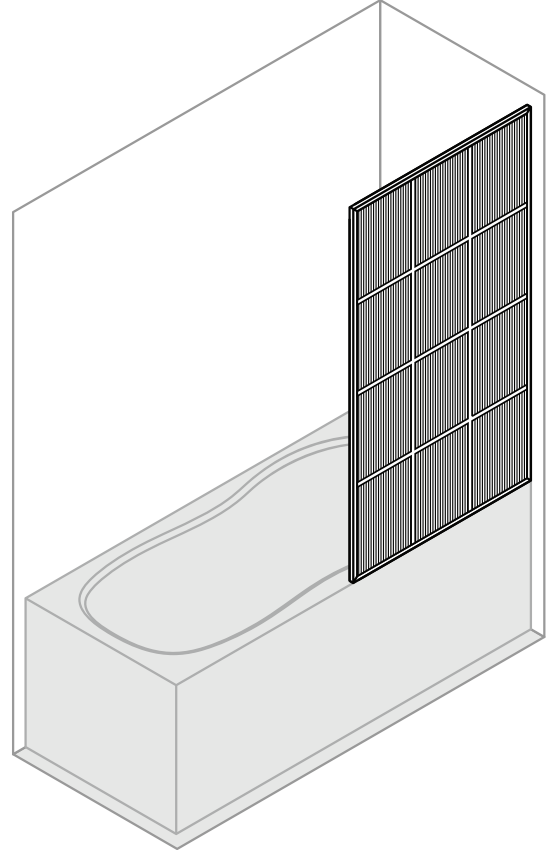

VIGO Fixed Frame Tub Screen with Clear Glass/ Fluted Glass

VG06092-3462

CLEAR GLASS (CL)

FLUTED GLASS (FL)

PRODUCT FEATURES

- Fixed glass panel creates an open tub shower area
- Reversible left or right side installation
- Constructed from ANSI Z97.1 and 16 CFR 1201-certified tempered glass
- Vertical and bottom rail support ensures wall anchoring and reinforces wall stability
- High-quality solid brass hardware resists corrosion and tarnishing
- All VIGO Shower Products feature a quality assured Limited Lifetime Warranty

VIGO Fixed Frame Tub Screen with Clear Glass/ Fluted Glass

VG06092-3462

MEASUREMENTS

Model	Dimension A	Height	Fixed Panel
VG6092XXCL/FL3462	34 1/8"	62"	33 3/4" x 61 1/4"

LEFT INSTALLATION

RIGHT INSTALLATION