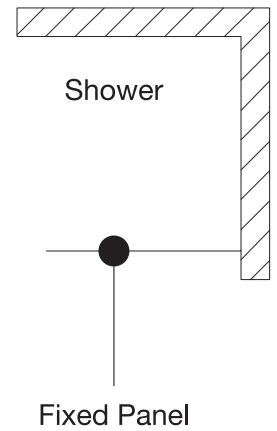

VIGO Fixed Frame Tub Screen with Clear Glass/ Fluted Glass

VG06092-3462

CLEAR GLASS (CL)

FLUTED GLASS (FL)

PRODUCT FEATURES

- Fixed glass panel creates an open tub shower area
- Reversible left or right side installation
- Constructed from ANSI Z97.1 and 16 CFR 1201-certified tempered glass
- Vertical and bottom rail support ensures wall anchoring and reinforces wall stability
- High-quality solid brass hardware resists corrosion and tarnishing
- All VIGO Shower Products feature a quality assured Limited Lifetime Warranty

VIGO Fixed Frame Tub Screen with Clear Glass/ Fluted Glass

VG06092-3462

MEASUREMENTS

Model	Dimension A	Height	Fixed Panel
VG6092XXCL/FL3462	34 1/8"	62"	33 3/4" x 61 1/4"

LEFT INSTALLATION

RIGHT INSTALLATION