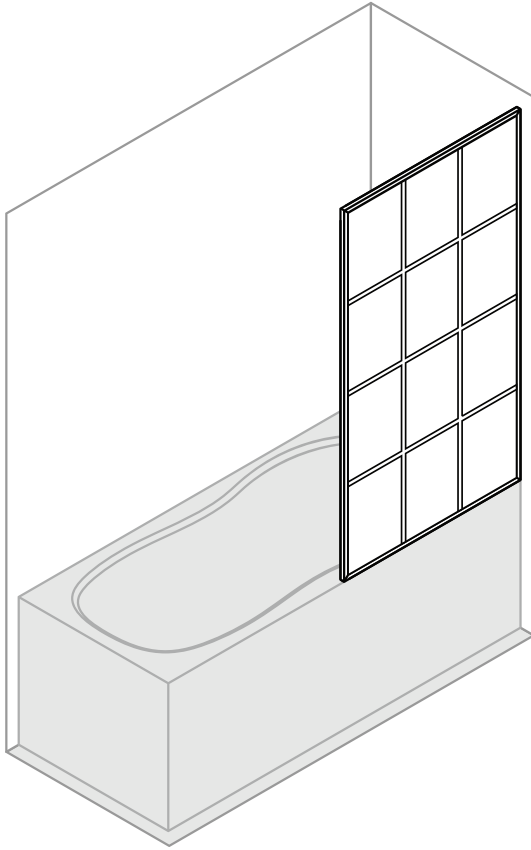

VIGO Fixed Frame Tub Screen with Clear Glass/ Fluted Glass

VG06092-3462

CLEAR GLASS (CL)

FLUTED GLASS (FL)

PRODUCT FEATURES

- Fixed glass panel creates an open tub shower area
- Reversible left or right side installation
- Constructed from ANSI Z97.1 and 16 CFR 1201-certified tempered glass
- Vertical and bottom rail support ensures wall anchoring and reinforces wall stability
- High-quality solid brass hardware resists corrosion and tarnishing
- All VIGO Shower Products feature a quality assured Limited Lifetime Warranty

VIGO Fixed Frame Tub Screen with Clear Glass/ Fluted Glass

VG06092-3462

MEASUREMENTS

Model	Dimension A	Height	Fixed Panel
VG6092XXCL/FL3462	34 1/8"	62"	33 3/4" x 61 1/4"

LEFT INSTALLATION

RIGHT INSTALLATION