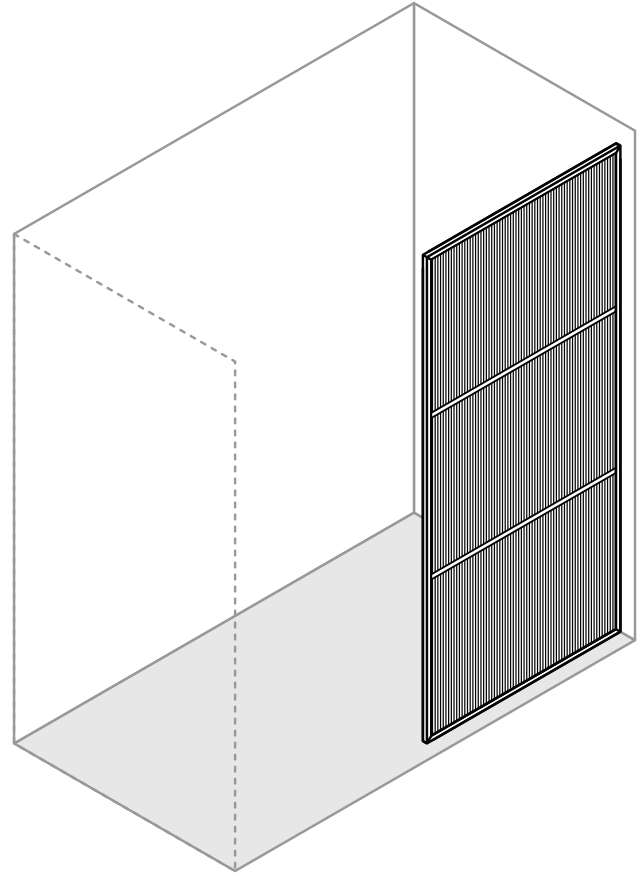

VIGO Fixed Frame Shower Screen with Clear Glass/ Fluted Glass

VG06090-3474

CLEAR GLASS (CL)

FLUTED GLASS (FL)

PRODUCT FEATURES

- Fixed glass panel creates an open, walk-in shower
- Reversible left or right side installation
- Constructed from ANSI Z97.1 and 16 CFR 1201-certified tempered glass
- Vertical and bottom rail support ensures wall anchoring and reinforces wall stability
- High-quality solid brass hardware resists corrosion and tarnishing
- All VIGO Shower Products feature a quality assured Limited Lifetime Warranty

VIGO Fixed Frame Shower Screen with Clear Glass/ Fluted Glass

VG06090-3474

MEASUREMENTS

Model	Dimension A	Height	Fixed Panel
VG6090XXCL/FL3474	34 1/8"	74"	33 3/4" x 73 3/4"

LEFT INSTALLATION

RIGHT INSTALLATION