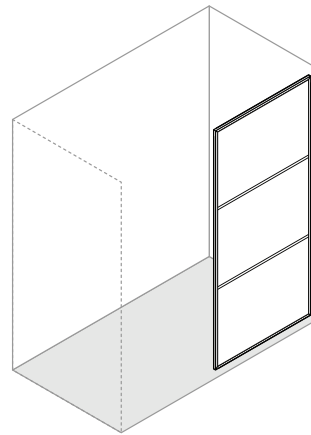

VIGO Fixed Frame Shower Screen with Clear Glass/ Fluted Glass

VG06090-3474

CLEAR GLASS (CL)

FLUTED GLASS (FL)

PRODUCT FEATURES

- Fixed glass panel creates an open, walk-in shower
- Reversible left or right side installation
- Constructed from ANSI Z97.1 and 16 CFR 1201-certified tempered glass
- Vertical and bottom rail support ensures wall anchoring and reinforces wall stability
- High-quality solid brass hardware resists corrosion and tarnishing
- All VIGO Shower Products feature a quality assured Limited Lifetime Warranty

VIGO Fixed Frame Shower Screen with Clear Glass/ Fluted Glass

VG06090-3474

MEASUREMENTS

Model	Dimension A	Height	Fixed Panel
VG6090XXCL/FL3474	34 1/8"	74"	33 3/4" x 73 3/4"

LEFT INSTALLATION

RIGHT INSTALLATION