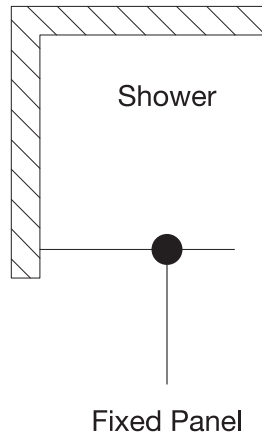

VIGO Fixed Frame Shower Screen with Clear Glass/ Fluted Glass

VG06090-3474

CLEAR GLASS (CL)

FLUTED GLASS (FL)

PRODUCT FEATURES

- Fixed glass panel creates an open, walk-in shower
- Reversible left or right side installation
- Constructed from ANSI Z97.1 and 16 CFR 1201-certified tempered glass
- Vertical and bottom rail support ensures wall anchoring and reinforces wall stability
- High-quality solid brass hardware resists corrosion and tarnishing
- All VIGO Shower Products feature a quality assured Limited Lifetime Warranty

VIGO Fixed Frame Shower Screen with Clear Glass/ Fluted Glass

VG06090-3474

MEASUREMENTS

Model	Dimension A	Height	Fixed Panel
VG6090XXCL/FL3474	34 1/8"	74"	33 3/4" x 73 3/4"

LEFT INSTALLATION

RIGHT INSTALLATION