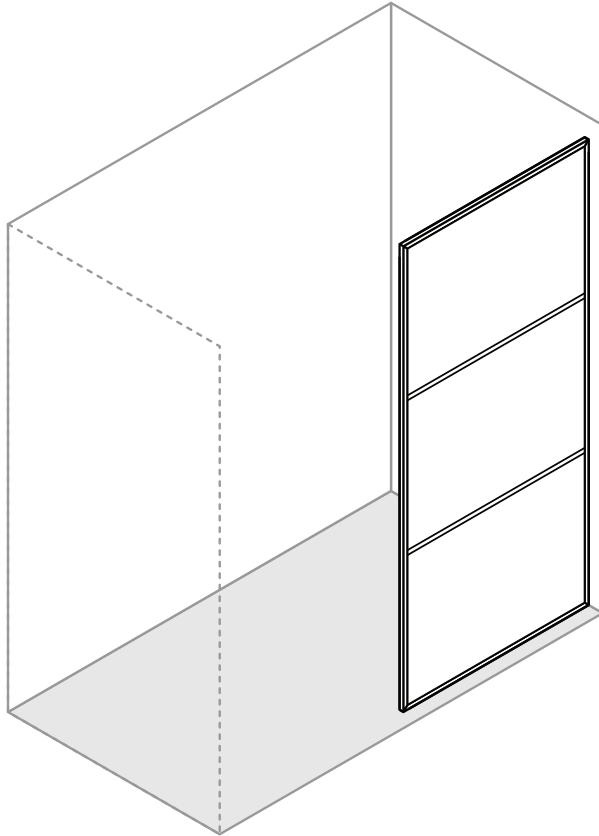

VIGO Fixed Frame Shower Screen with Clear Glass/ Fluted Glass

VG06090-3474

CLEAR GLASS (CL)

FLUTED GLASS (FL)

PRODUCT FEATURES

- Fixed glass panel creates an open, walk-in shower
- Reversible left or right side installation
- Constructed from ANSI Z97.1 and 16 CFR 1201-certified tempered glass
- Vertical and bottom rail support ensures wall anchoring and reinforces wall stability
- High-quality solid brass hardware resists corrosion and tarnishing
- All VIGO Shower Products feature a quality assured Limited Lifetime Warranty

VIGO Fixed Frame Shower Screen with Clear Glass/ Fluted Glass

VG06090-3474

MEASUREMENTS

Model	Dimension A	Height	Fixed Panel
VG6090XXCL/FL3474	34 1/8"	74"	33 3/4" x 73 3/4"

LEFT INSTALLATION

RIGHT INSTALLATION