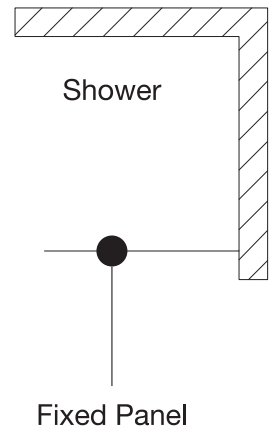

VIGO Fixed Frame Shower Screen with Clear Glass/ Fluted Glass

VG06090-3474

CLEAR GLASS (CL)

FLUTED GLASS (FL)

PRODUCT FEATURES

- Fixed glass panel creates an open, walk-in shower
- Reversible left or right side installation
- Constructed from ANSI Z97.1 and 16 CFR 1201-certified tempered glass
- Vertical and bottom rail support ensures wall anchoring and reinforces wall stability
- High-quality solid brass hardware resists corrosion and tarnishing
- All VIGO Shower Products feature a quality assured Limited Lifetime Warranty

VIGO Fixed Frame Shower Screen with Clear Glass/ Fluted Glass

VG06090-3474

MEASUREMENTS

Model	Dimension A	Height	Fixed Panel
VG6090XXCL/FL3474	34 1/8"	74"	33 3/4" x 73 3/4"

LEFT INSTALLATION

RIGHT INSTALLATION