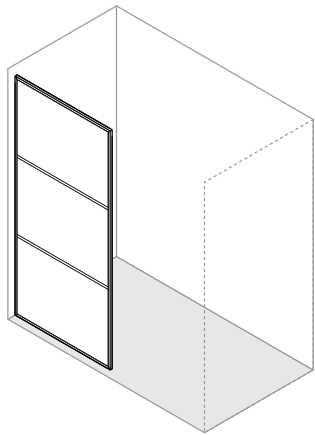

VIGO Fixed Frame Shower Screen with Clear Glass/ Fluted Glass

VG06090-3474

CLEAR GLASS (CL)

FLUTED GLASS (FL)

PRODUCT FEATURES

- Fixed glass panel creates an open, walk-in shower
- Reversible left or right side installation
- Constructed from ANSI Z97.1 and 16 CFR 1201-certified tempered glass
- Vertical and bottom rail support ensures wall anchoring and reinforces wall stability
- High-quality solid brass hardware resists corrosion and tarnishing
- All VIGO Shower Products feature a quality assured Limited Lifetime Warranty

VIGO Fixed Frame Shower Screen with Clear Glass/ Fluted Glass

VG06090-3474

MEASUREMENTS

Model	Dimension A	Height	Fixed Panel
VG6090XXCL/FL3474	34 1/8"	74"	33 3/4" x 73 3/4"

LEFT INSTALLATION

RIGHT INSTALLATION