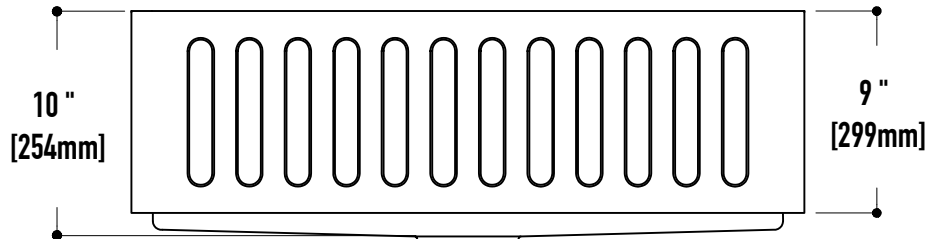

TOP VIEW

FRONT VIEW