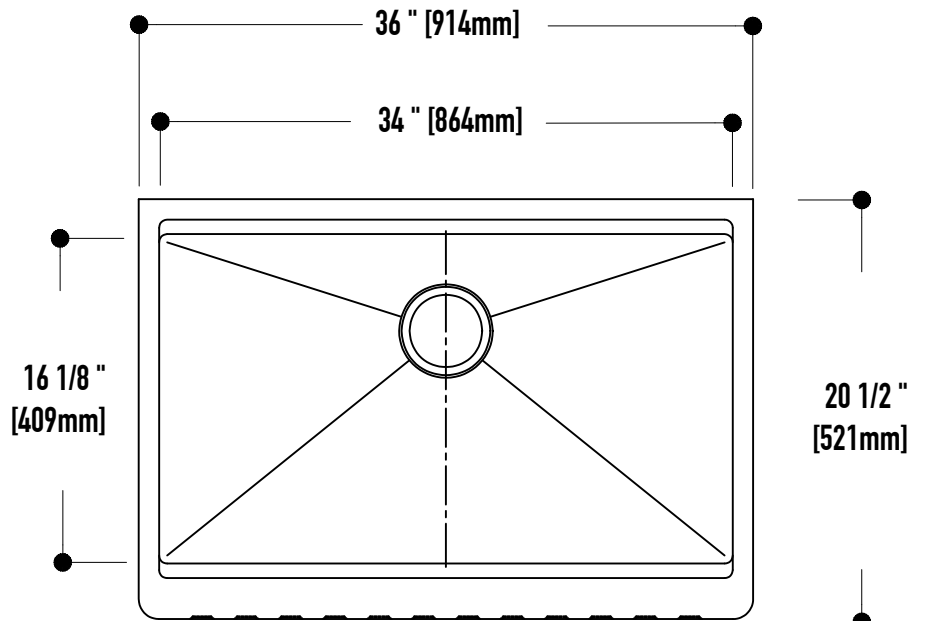

PACKING LIST

- Sink
- Drain cover
- Grid
- Cutting board
- Strainer
- Roll up drying rack

TOP VIEW