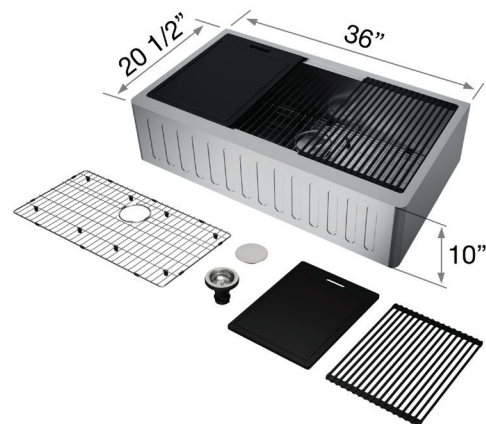

PACKING LIST

- Sink
- Drain cover
- Grid
- Cutting board
- Strainer
- Roll up drying rack

TOP VIEW