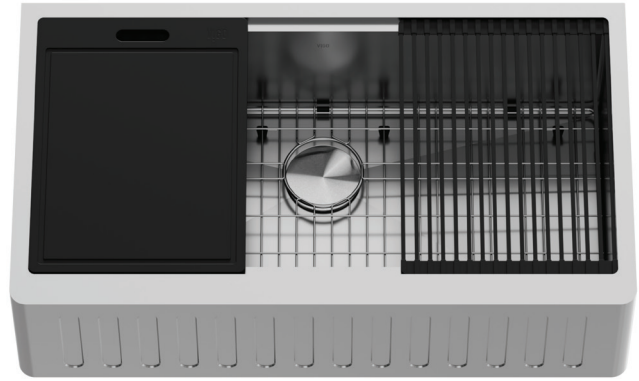

## 36 INCH OXFORD SLOTTED APRON FRONT STAINLESS STEEL FARMHOUSE KITCHEN SINK WITH ACCESSORIES

MODEL NUMBER	SINK TYPE
VGS3620SA	Farmhouse Sink

### SINK DESCRIPTION

- 16 gauge, stainless steel
- 304 Stainless Steel
- Zero radius corners
- Elegant and functional drain grooves
- Long-lasting, easy-to-clean, satin finish
- Sound-muting insulation
- Rear drain placement

### SINK DIMENSIONS

Bowl Size	34" x 16 1/8"
Sink Depth	10"
Exterior	36" x 20 1/2"
Gauge	16