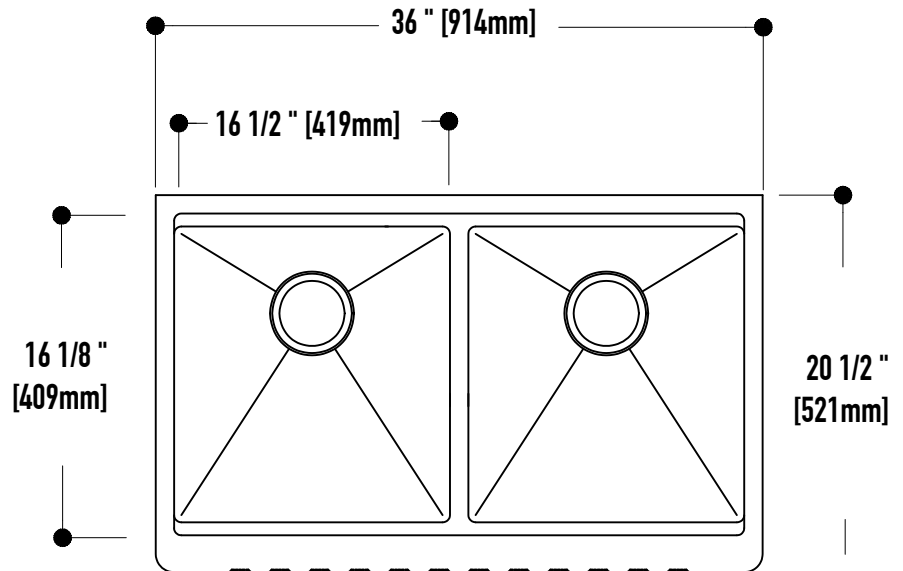

OXFORD SLOTTED APRON FRONT STAINLESS STEEL DOUBLE BOWL FARMHOUSE KITCHEN SINK WITH ACCESSORIES

MODEL NUMBER	SINK TYPE
VGS3620BLSA	Farmhouse Sink

SINK DESCRIPTION

- 16 gauge, stainless steel
- 304 Stainless Steel
- Zero radius corners
- Elegant and functional drain grooves
- Long-lasting, easy-to-clean, satin finish
- Sound-muting insulation
- Rear drain placement

SINK DIMENSIONS

Bowl Size	16 1/2" x 16 1/8"
Sink Depth	10"
Exterior	36" x 20 1/2"
Gauge	16

PACKING LIST

- Sink
- 2 Drain cover
- 2 Grid
- Cutting board
- 2 Strainer
- Roll up drying rack

TOP VIEW

FRONT VIEW