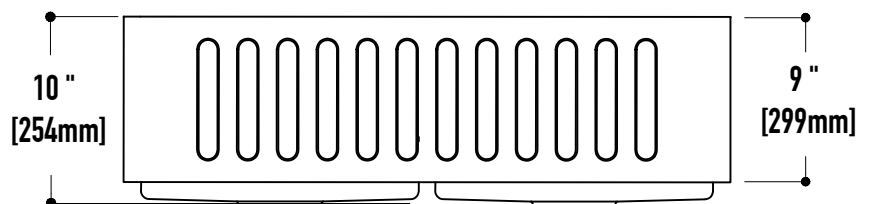

SINK DIMENSIONS

Bowl Size	16 1/2" x 16 1/8"
Sink Depth	10"
Exterior	36" x 20 1/2"
Gauge	16

PACKING LIST

- Sink
- 2 Drain cover
- 2 Grid
- Cutting board
- 2 Strainer
- Roll up drying rack

TOP VIEW

FRONT VIEW