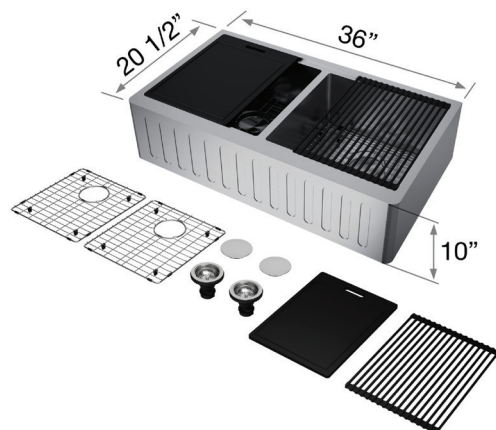

OXFORD SLOTTED APRON FRONT STAINLESS STEEL DOUBLE BOWL FARMHOUSE KITCHEN SINK WITH ACCESSORIES

MODEL NUMBER	SINK TYPE
VGS3620BLSA	Farmhouse Sink

SINK DESCRIPTION

- 16 gauge, stainless steel
- 304 Stainless Steel
- Zero radius corners
- Elegant and functional drain grooves
- Long-lasting, easy-to-clean, satin finish
- Sound-muting insulation
- Rear drain placement

SINK DIMENSIONS

Bowl Size	16 1/2" x 16 1/8"
Sink Depth	10"
Exterior	36" x 20 1/2"
Gauge	16

PACKING LIST

- Sink
- 2 Drain cover
- 2 Grid
- Cutting board
- 2 Strainer
- Roll up drying rack

TOP VIEW

FRONT VIEW