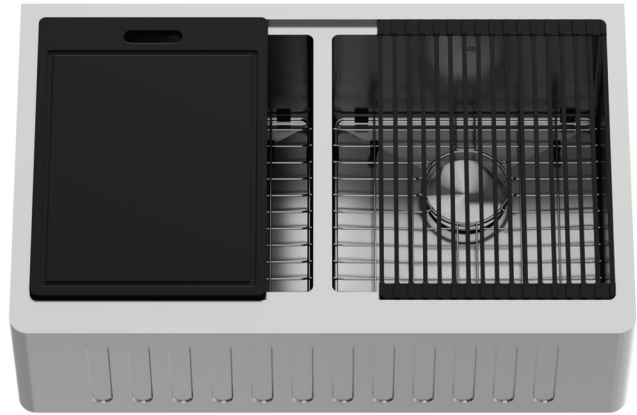

OXFORD SLOTTED APRON FRONT STAINLESS STEEL DOUBLE BOWL FARMHOUSE KITCHEN SINK WITH ACCESSORIES

MODEL NUMBER	SINK TYPE
VGS3320BLSA	Farmhouse Sink

SINK DESCRIPTION

- 16 gauge, stainless steel
- 304 Stainless Steel
- Zero radius corners
- Elegant and functional drain grooves
- Long-lasting, easy-to-clean, satin finish
- Sound-muting insulation
- Rear drain placement

SINK DIMENSIONS

Bowl Size	15" x 16 1/8"
Sink Depth	10"
Exterior	33" x 20 1/2"
Gauge	16

PACKING LIST

- Sink
- 2 Drain cover
- 2 Grid
- Cutting board
- 2 Strainer
- Roll up drying rack

TOP VIEW

FRONT VIEW