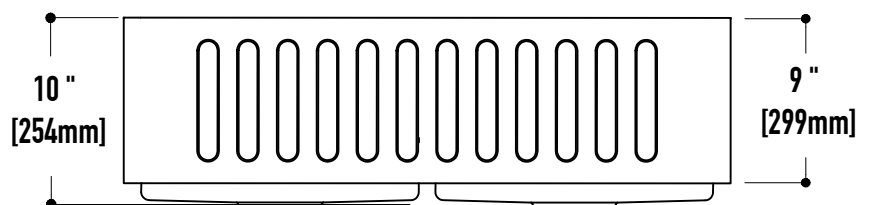

SINK DIMENSIONS

Bowl Size	15" x 16 1/8"
Sink Depth	10"
Exterior	33" x 20 1/2"
Gauge	16

PACKING LIST

- Sink
- 2 Drain cover
- 2 Grid
- Cutting board
- 2 Strainer
- Roll up drying rack

TOP VIEW

FRONT VIEW