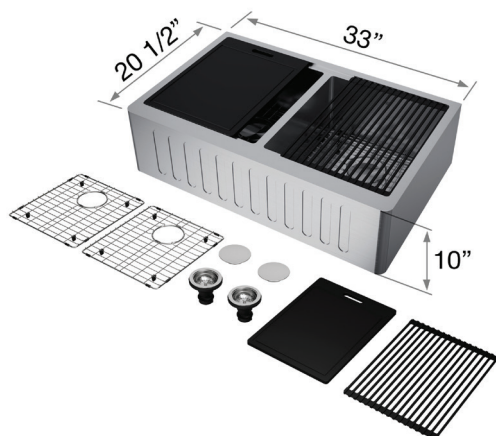

OXFORD SLOTTED APRON FRONT STAINLESS STEEL DOUBLE BOWL FARMHOUSE KITCHEN SINK WITH ACCESSORIES

MODEL NUMBER	SINK TYPE
VGS3320BLSA	Farmhouse Sink

SINK DESCRIPTION

- 16 gauge, stainless steel
- 304 Stainless Steel
- Zero radius corners
- Elegant and functional drain grooves
- Long-lasting, easy-to-clean, satin finish
- Sound-muting insulation
- Rear drain placement

SINK DIMENSIONS

Bowl Size	15" x 16 1/8"
Sink Depth	10"
Exterior	33" x 20 1/2"
Gauge	16

PACKING LIST

- Sink
- 2 Drain cover
- 2 Grid
- Cutting board
- 2 Strainer
- Roll up drying rack

TOP VIEW

FRONT VIEW