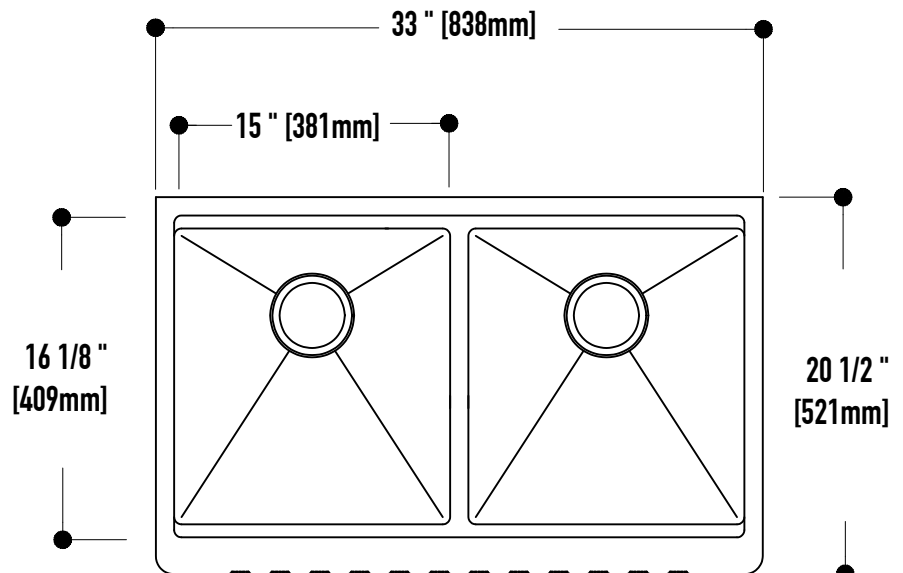

OXFORD SLOTTED APRON FRONT STAINLESS STEEL DOUBLE BOWL FARMHOUSE KITCHEN SINK WITH ACCESSORIES

MODEL NUMBER	SINK TYPE
VGS3320BLSA	Farmhouse Sink

SINK DESCRIPTION

- 16 gauge, stainless steel
- 304 Stainless Steel
- Zero radius corners
- Elegant and functional drain grooves
- Long-lasting, easy-to-clean, satin finish
- Sound-muting insulation
- Rear drain placement

SINK DIMENSIONS

Bowl Size	15" x 16 1/8"
Sink Depth	10"
Exterior	33" x 20 1/2"
Gauge	16

PACKING LIST

- Sink
- 2 Drain cover
- 2 Grid
- Cutting board
- 2 Strainer
- Roll up drying rack

TOP VIEW

FRONT VIEW