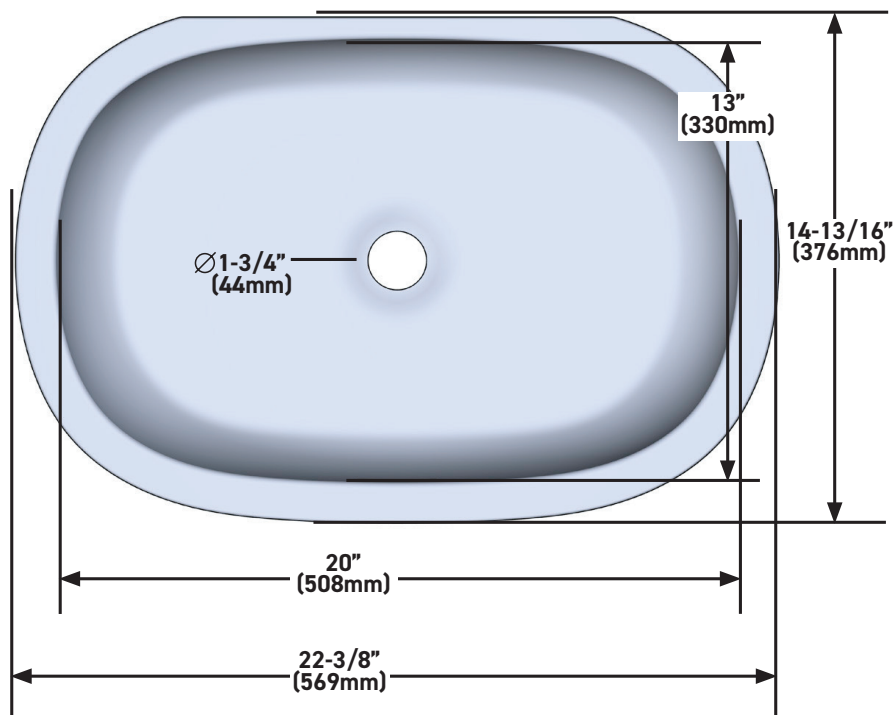

SPECIFICATIONS

DESCRIPTION

- Made from naturally bright white Volcanic Limestone™
- Drain required and sold separately:
 - Order K-25 or K-28 if drain is needed
- Requires decking or support (not included)
- Includes an Internal Overflow

Barcelona

22" x 15" Undermount Oval Lavatory Sink

MODEL: UB-BAR-56

For warranty or additional information, contact:

U.S.A.
houseofrohl.com/support
 1-800-777-9762

QUEBEC / MARITIMES / WESTERN CANADA
 QUÉBEC / MARITIMES / OUEST CANADIEN
 QUEBEC / MARITIMOS / CANADA OCCIDENTAL
houseofrohl.ca/support
 1-866-473-8442