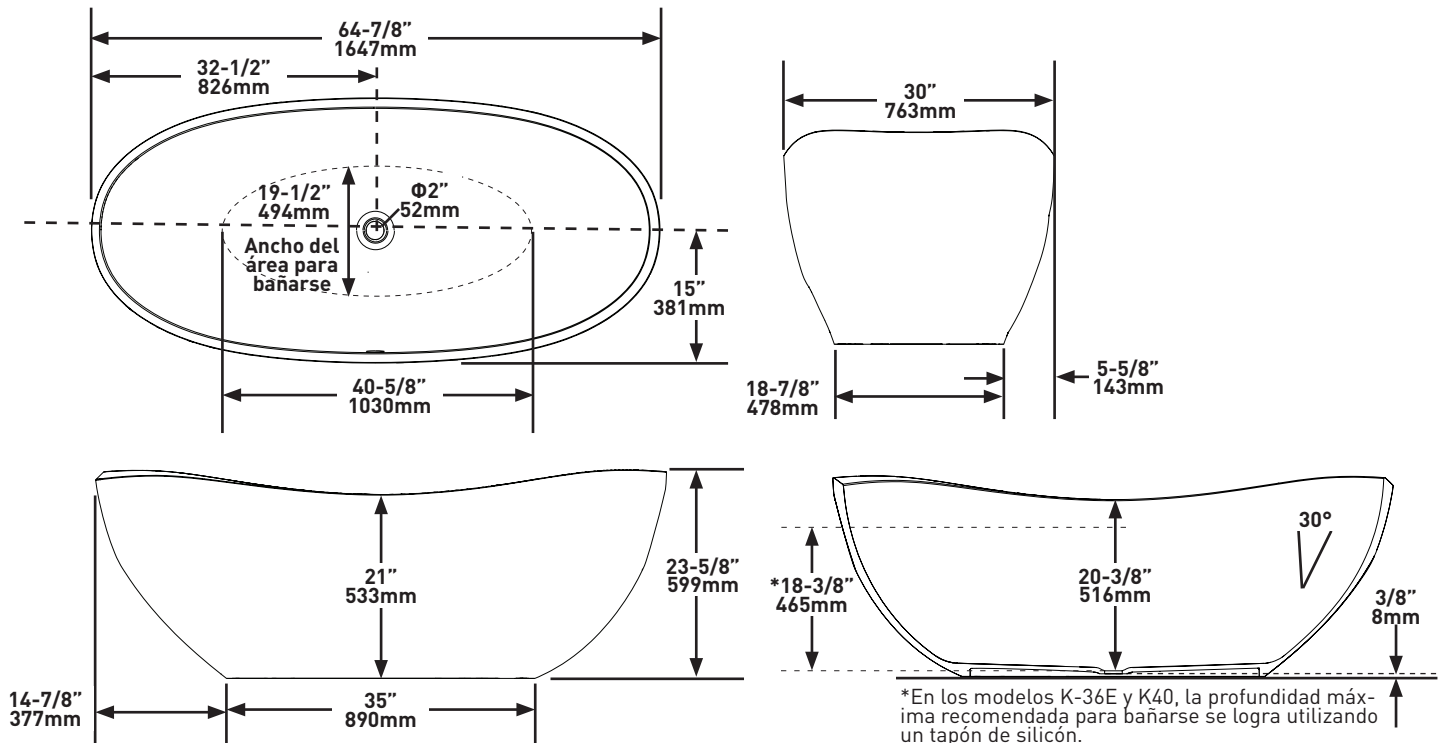

SPECIFICATIONS

SHAPE

- Oval

SIZE

- Length: 64-7/8" (1647 mm), Width: 30" (763 mm), Height: 23-5/8" (599 mm)

MATERIAL

- Volcanic Limestone

DRAIN HOLE

ONTARIO
houseofrohl.ca/support
 1-800-287-5354

SPÉCIFICATIONS

FORME

- Ovale

DIMENSIONS

- Longueur : 64-7/8 po (1647 mm), Largeur : 30 po (763 mm), Hauteur : 23-5/8 po (599 mm)

MATÉRIAU

- Pierre calcaire volcanique blanche

FORMA

- Ovalado

TAMAÑO

- Largo: 64-7/8" (1647 mm), Ancho: 30" (763mm), Altura: 23-5/8" (599 mm)

MATERIAL

- Piedra caliza volcánica

PESO

- Centrado

SEROST™

Tina de baño independiente de 65" x 30" sin orificio de rebosadero

MODELOS: SE1-N-SW-NO, SE1M-N-SM-NO

For warranty or additional information, contact:

U.S.A.
houseofrohl.com/support
1-800-777-9762