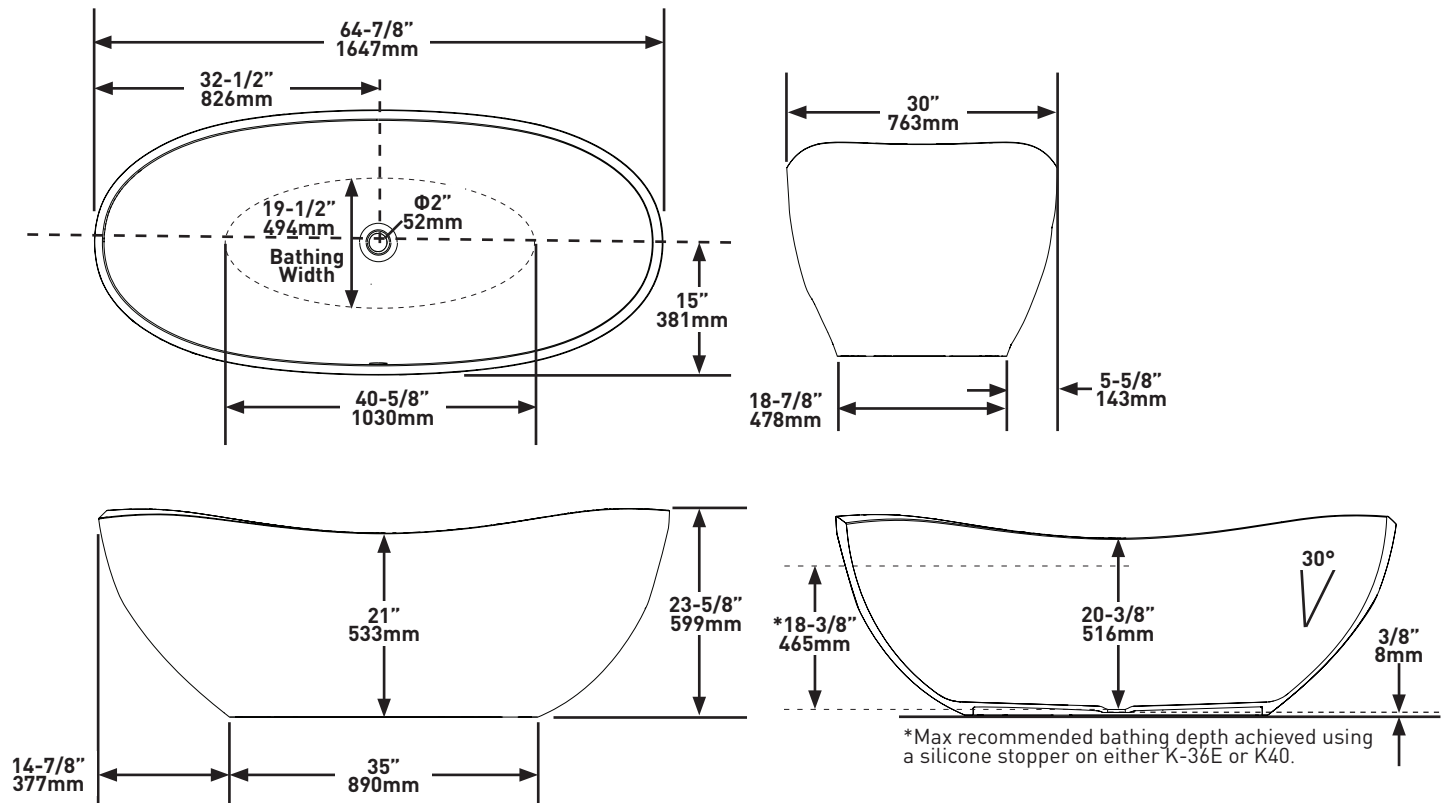

For warranty or additional information, contact:

U.S.A.
houseofrohl.com/support
1-800-777-9762

QUEBEC / MARITIMES / WESTERN CANADA
QUÉBEC / MARITIMES / OUEST CANADIEN
QUEBEC / MARITIMOS / CANADA OCCIDENTAL
houseofrohl.ca/support
1-866-473-8442

ONTARIO
houseofrohl.ca/support
1-800-287-5354