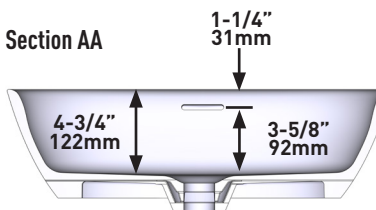

For warranty or additional information, contact:

US Customers

U.S.A.
houseofrohl.com/support
1-800-777-9762

Canadian Customers

QUEBEC / MARITIMES / WESTERN CANADA
QUÉBEC / MARITIMES / OUEST CANADIEN
QUEBEC / MARITIMOS / CANADA OCCIDENTAL
houseofrohl.ca/support
1-866-473-8442

ONTARIO
houseofrohl.ca/support
1-800-287-5354