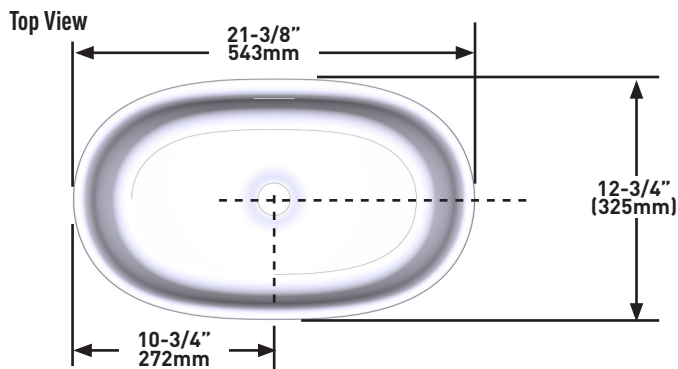

For warranty or additional information, contact:

US Customers

U.S.A.
houseofrohl.com/support
1-800-777-9762

Canadian Customers

QUEBEC / MARITIMES / WESTERN CANADA
QUÉBEC / MARITIMES / OUEST CANADIEN
QUEBEC / MARITIMOS / CANADA OCCIDENTAL
houseofrohl.ca/support
1-866-473-8442

ONTARIO
houseofrohl.ca/support
1-800-287-5354