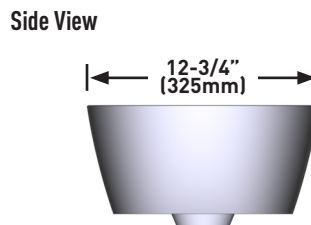

For warranty or additional information, contact:

US Customers

U.S.A.
houseofrohl.com/support
1-800-777-9762

Canadian Customers

QUEBEC / MARITIMES / WESTERN CANADA
QUÉBEC / MARITIMES / OUEST CANADIEN
QUEBEC / MARITIMOS / CANADA OCCIDENTAL
houseofrohl.ca/support
1-866-473-8442

ONTARIO
houseofrohl.ca/support
1-800-287-5354