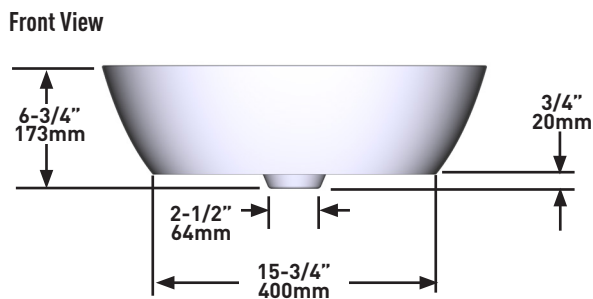

OUTER FORM

- Oval

SIZE

- Height: 173mm (6-3/4"), Length: 543mm (21-3/8"), Width: 325mm, 12-3/4"

MATERIAL

- Volcanic Limestone

DRAIN HOLE

- Centered

SPECIFICATIONS

LUSSARI™ 55

Oval Vessel Lavatory Sink

MODELS: VB-LUS-55-IO, VB-LUS55M-SM-IO

NOTE: Features an internal overflow.

For warranty or additional information, contact:

US Customers

U.S.A.
houseofrohl.com/support
1-800-777-9762

FORME EXTÉRIEURE

- Ovale

DIMENSIONS

- Hauteur : 173 mm (6-3/4 po), Longueur : 543 mm (21-3/8 po), Largeur : 325mm, 12-3/4 po)

MATÉRIAU

- Pierre calcaire volcanique blanche

ORIFICE D'ÉVACUATION

- Centré

FORMA EXTERIOR

- Ovalado

TAMAÑO

- Altura: 6-3/4" (173mm), Largo: 21-3/8" (543mm), Ancho: 12-3/4" (325mm)

MATERIAL

- Piedra caliza volcánica

AGUJERO DEL DESAGÜE

- Centrado