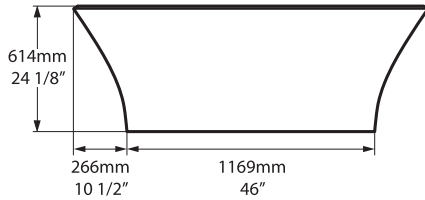

ionian Freestanding Bathtub

INN-N-SW-NO / INN-N-SW-OF / INNM-N-SM-NO / INNM-N-SM-OF

Top view

Front view

Side view

Section BB

Section AA

BV-2.1_0040

Recommended drains: K-40E-xx / K-70-xx / K-50-xx

Drain Void: Features a void space underneath the bathtub for drain plumbing.

US Customers

U.S.A.
HOUSEOFROHL.COM
1-800-777-9762

Canadian Customers

QUEBEC / MARITIMES / WESTERN CANADA
QUÉBEC / MARITIMES / QUÉST CANADIEN
QUEBEC / MARITIMOS / CANADA OCCIDENTAL
HOUSEOFROHL.CA
1-866-473-8442