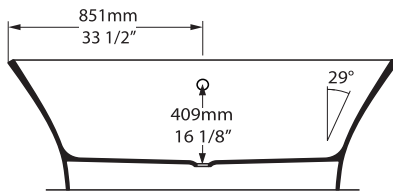

ionian Freestanding Bathtub

INN-N-SW-NO / INN-N-SW-OF / INNM-N-SM-NO / INNM-N-SM-OF

Top view

Front view

Side view

Section BB

Section AA

BV-2.1_0040

Recommended drains: K-40E-xx / K-70-xx / K-50-xx

Drain Void: Features a void space underneath the bathtub for drain plumbing.

US Customers

U.S.A.
HOUSEOFROHL.COM
1-800-777-9762

Canadian Customers

QUEBEC / MARITIMES / WESTERN CANADA
QUÉBEC / MARITIMES / QUÉST CANADIEN
QUEBEC / MARITIMOS / CANADA OCCIDENTAL
HOUSEOFROHL.CA
1-866-473-8442