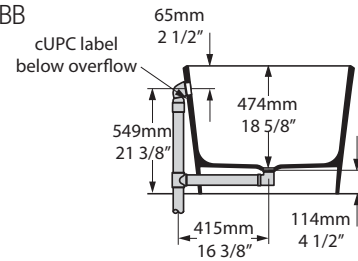

ionian Freestanding Bathtub

INN-N-SW-NO / INN-N-SW-OF / INNM-N-SM-NO / INNM-N-SM-OF

Top view

Front view

Side view

Section BB

Section AA

BV-2.1_0040

Recommended drains: K-40E-xx / K-70-xx / K-50-xx

Drain Void: Features a void space underneath the bathtub for drain plumbing.

US Customers

U.S.A.
HOUSEOFROHL.COM
1-800-777-9762

Canadian Customers

QUEBEC / MARITIMES / WESTERN CANADA
QUÉBEC / MARITIMES / QUÉST CANADIEN
QUEBEC / MARITIMOS / CANADA OCCIDENTAL
HOUSEOFROHL.CA
1-866-473-8442