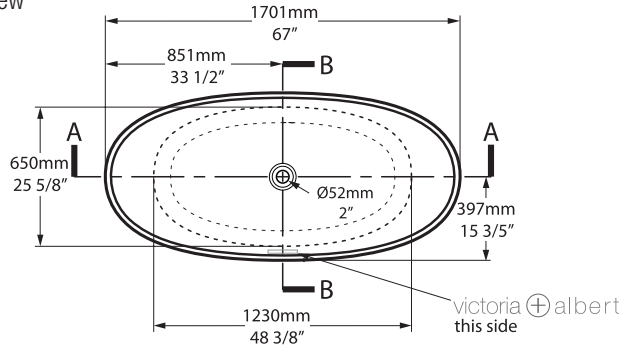

ionian Freestanding Bathtub

INN-N-SW-NO / INN-N-SW-OF / INNM-N-SM-NO / INNM-N-SM-OF

Top view

Front view

Side view

Section BB

Section AA

BV-2.1_0040

Recommended drains: K-40E-xx / K-70-xx / K-50-xx

Drain Void: Features a void space underneath the bathtub for drain plumbing.

US Customers

U.S.A.
HOUSEOFROHL.COM
1-800-777-9762

Canadian Customers

QUEBEC / MARITIMES / WESTERN CANADA
QUÉBEC / MARITIMES / QUÉST CANADIEN
QUEBEC / MARITIMOS / CANADA OCCIDENTAL
HOUSEOFROHL.CA
1-866-473-8442