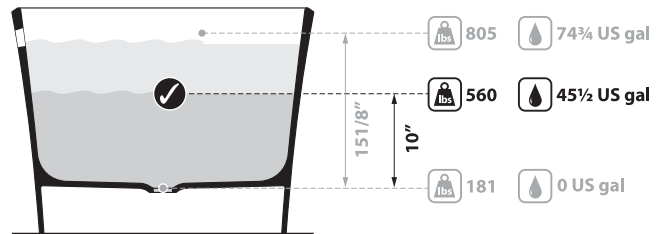

ionian Freestanding Bathtub

INN-N-SW-NO / INN-N-SW-OF / INNM-N-SM-NO / INNM-N-SM-OF

Top view

Front view

Side view

Section BB

Section AA

BV-2.1_0040

Recommended drains: K-40E-xx / K-70-xx / K-50-xx

Drain Void: Features a void space underneath the bathtub for drain plumbing.

US Customers

U.S.A.
HOUSEOFROHL.COM
1-800-777-9762

Canadian Customers

QUEBEC / MARITIMES / WESTERN CANADA
QUÉBEC / MARITIMES / QUÉST CANADIEN
QUEBEC / MARITIMOS / CANADA OCCIDENTAL
HOUSEOFROHL.CA
1-866-473-8442