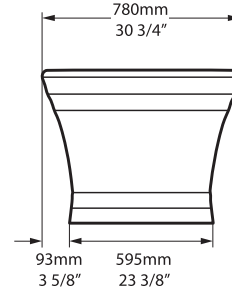

# Worcester Freestanding Bathtub

WOR-N-SW-NO / WOR-N-SW-OF

Top view

Front view

Side view

Section BB

Section AA

Rim detail

- 849 lbs 74 US gal
- 628 lbs 47½ US gal
- 231 lbs 0 US gal

BV-2.1\_0068

Recommended drains: K-40E-xx / K-70-xx / K-50-xx

Drain Void: Features a void space underneath the bathtub for drain plumbing.

**US Customers**