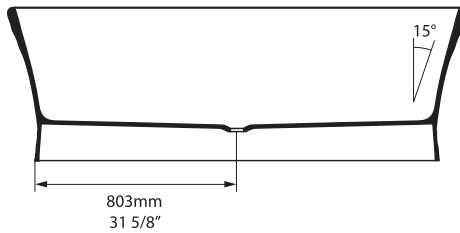

# Worcester Freestanding Bathtub

WOR-N-SW-NO / WOR-N-SW-OF

Top view

Front view

Side view

Section BB

Section AA

Rim detail

- 849 lbs 74 US gal
- 628 lbs 47½ US gal
- 231 lbs 0 US gal

BV-2.1\_0068

Recommended drains: K-40E-xx / K-70-xx / K-50-xx

Drain Void: Features a void space underneath the bathtub for drain plumbing.

**US Customers**