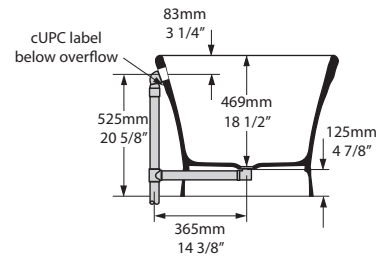

# Worcester Freestanding Bathtub

WOR-N-SW-NO / WOR-N-SW-OF

Top view

Front view

Side view

Section BB

Section AA

Rim detail

- 849 lbs 74 US gal
- 628 lbs 47½ US gal
- 231 lbs 0 US gal

BV-2.1\_0068

Recommended drains: K-40E-xx / K-70-xx / K-50-xx

Drain Void: Features a void space underneath the bathtub for drain plumbing.

**US Customers**