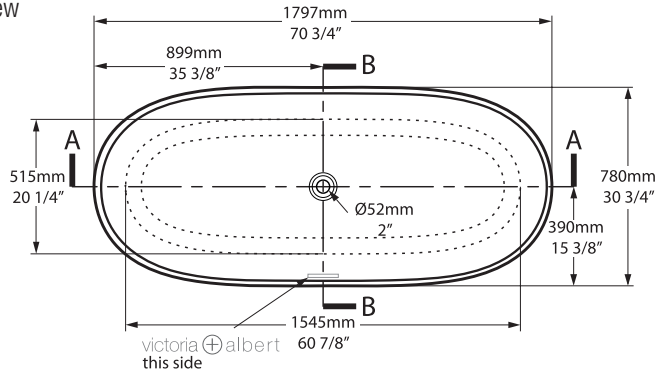

# Worcester Freestanding Bathtub

WOR-N-SW-NO / WOR-N-SW-OF

Top view

Front view

Side view

Section BB

Section AA

Rim detail

- 849 lbs 74 US gal
- 628 lbs 47½ US gal
- 231 lbs 0 US gal

BV-2.1\_0068

Recommended drains: K-40E-xx / K-70-xx / K-50-xx

Drain Void: Features a void space underneath the bathtub for drain plumbing.

**US Customers**