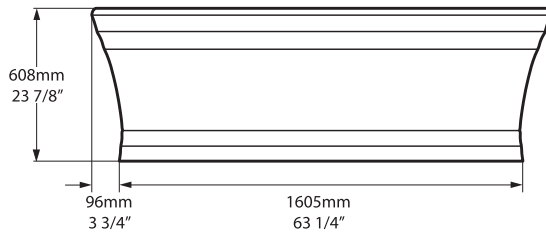

# Worcester Freestanding Bathtub

WOR-N-SW-NO / WOR-N-SW-OF

Top view

Front view

Side view

Section BB

Section AA

Rim detail

- 849 lbs 74 US gal
- 628 lbs 47½ US gal
- 231 lbs 0 US gal

BV-2.1\_0068

Recommended drains: K-40E-xx / K-70-xx / K-50-xx

Drain Void: Features a void space underneath the bathtub for drain plumbing.

**US Customers**