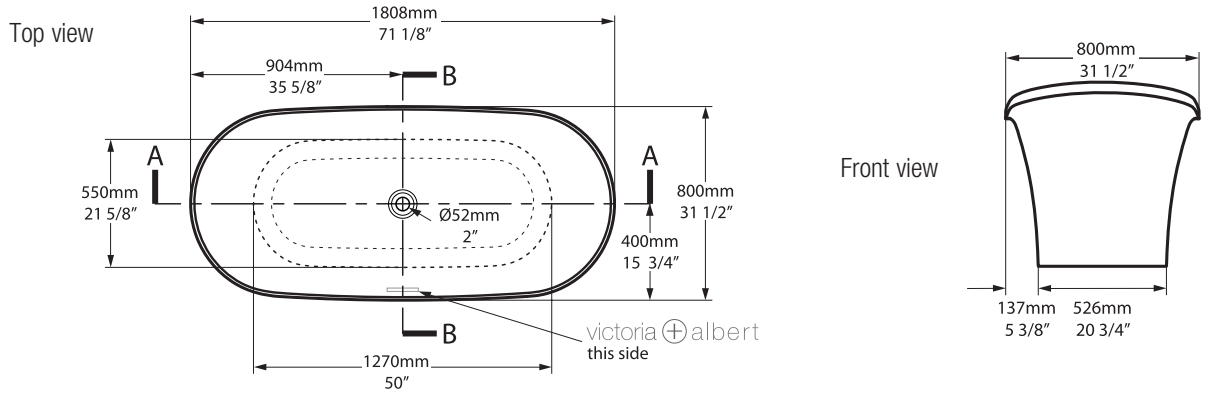

Toulouse Freestanding Bathtub

TOU-N-SW-NO / TOU-N-SW-OF / TOUM-N-SM-NO / TOUM-N-SM-OF

BV-2.1_0062

Recommended drains: K-40E-xx / K-70-xx / K-50-xx

US Customers

U.S.A.
HOUSEOFROHL.COM
1-800-777-9762

QUEBEC / MARITIMES / WESTERN CANADA
QUÉBEC / MARITIMES / QUEST CANADIEN
QUEBEC / MARITIMOS / CANADA OCCIDENTAL
HOUSEOFROHL.CA
1-866-473-8442