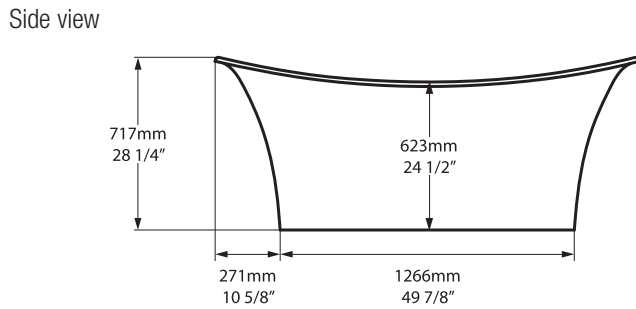

Toulouse Freestanding Bathtub

TOU-N-SW-NO / TOU-N-SW-OF / TOUM-N-SM-NO / TOUM-N-SM-OF

BV-2.1_0062

Recommended drains: K-40E-xx / K-70-xx / K-50-xx

US Customers

U.S.A.
HOUSEOFROHL.COM
1-800-777-9762

QUEBEC / MARITIMES / WESTERN CANADA
QUÉBEC / MARITIMES / QUEST CANADIEN
QUEBEC / MARITIMOS / CANADA OCCIDENTAL
HOUSEOFROHL.CA
1-866-473-8442