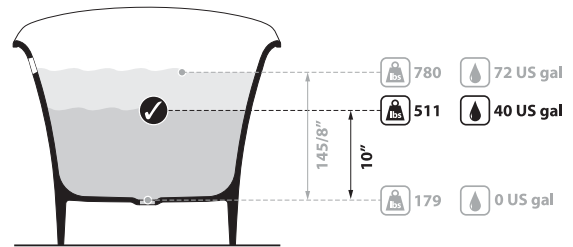

Toulouse Freestanding Bathtub

TOU-N-SW-NO / TOU-N-SW-OF / TOUM-N-SM-NO / TOUM-N-SM-OF

BV-2.1_0062

Recommended drains: K-40E-xx / K-70-xx / K-50-xx

US Customers

U.S.A.
HOUSEOFROHL.COM
1-800-777-9762

QUEBEC / MARITIMES / WESTERN CANADA
QUÉBEC / MARITIMES / QUEST CANADIEN
QUEBEC / MARITIMOS / CANADA OCCIDENTAL
HOUSEOFROHL.CA
1-866-473-8442