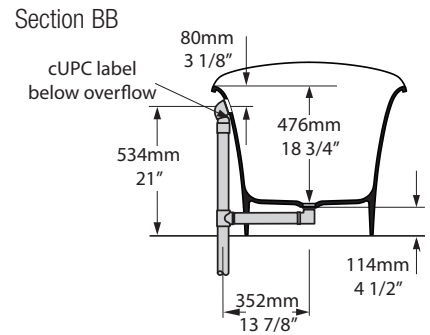

Toulouse Freestanding Bathtub

TOU-N-SW-NO / TOU-N-SW-OF / TOUM-N-SM-NO / TOUM-N-SM-OF

BV-2.1_0062

Recommended drains: K-40E-xx / K-70-xx / K-50-xx

US Customers

U.S.A.
HOUSEOFROHL.COM
1-800-777-9762

QUEBEC / MARITIMES / WESTERN CANADA
QUÉBEC / MARITIMES / QUEST CANADIEN
QUEBEC / MARITIMOS / CANADA OCCIDENTAL
HOUSEOFROHL.CA
1-866-473-8442