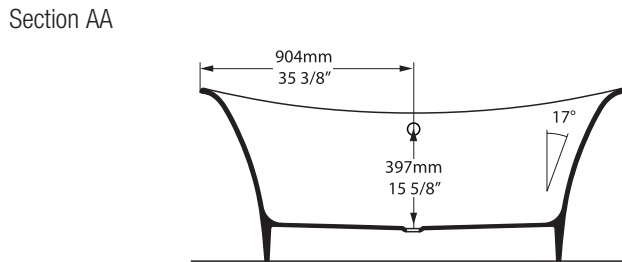

Toulouse Freestanding Bathtub

TOU-N-SW-NO / TOU-N-SW-OF / TOUM-N-SM-NO / TOUM-N-SM-OF

BV-2.1_0062

Recommended drains: K-40E-xx / K-70-xx / K-50-xx

US Customers

U.S.A.
HOUSEOFROHL.COM
1-800-777-9762

QUEBEC / MARITIMES / WESTERN CANADA
QUÉBEC / MARITIMES / QUEST CANADIEN
QUEBEC / MARITIMOS / CANADA OCCIDENTAL
HOUSEOFROHL.CA
1-866-473-8442