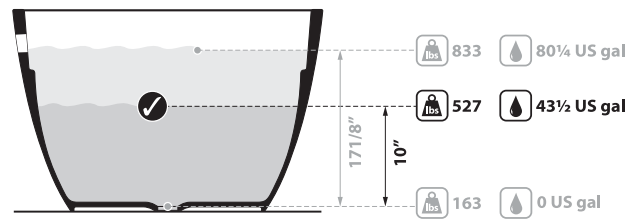

Terrassa Freestanding Bathtub

TER-N-SW-NO / TER-N-SW-OF

Top view

Front view

Side view

Section BB

Section AA

BV-2.1_0061