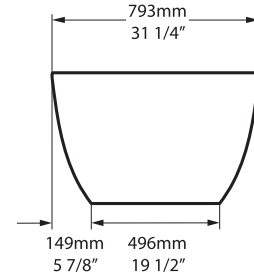

Terrassa Freestanding Bathtub

TER-N-SW-NO / TER-N-SW-OF

Top view

Front view

Side view

Section BB

Section AA

BV-2.1_0061