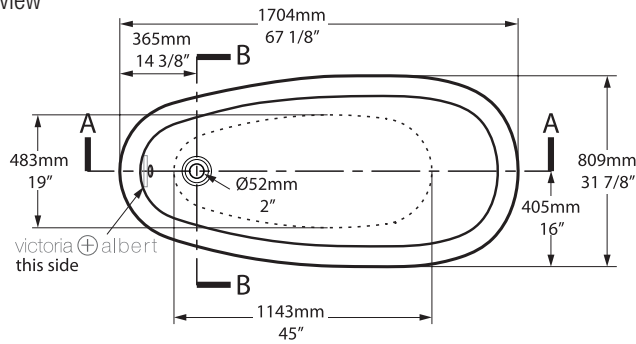

Roxburgh Freestanding Slipper Bathtub

ROX-N-SW-OF + FT-ROX-XX

Top view