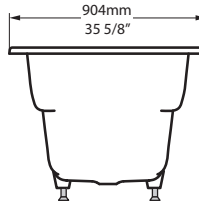

Rossendale Undermount or Drop In Bathtub

ROS-N-SW-10

Top View

Front View

Section AA

Side View

Section BB

Drop In Cut Out

1564mm x 792mm
61 5/8" x 31 1/4"

UnderMount Cut Out

1499mm x 734mm
59" x 28 7/8"

Recommended drain: K-13-xx

US Customers

U.S.A.
HOUSEOFROHL.COM
1-800-777-9762

Canadian Customers

QUEBEC / MARITIMES / WESTERN CANADA
QUÉBEC / MARITIMES / QUÉST CANADIEN
QUEBEC / MARITIMOS / CANADA OCCIDENTAL
HOUSEOFROHL.CA
1-866-473-8442