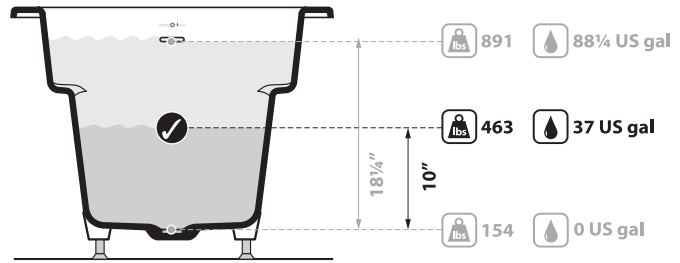

Rossendale Undermount or Drop In Bathtub

ROS-N-SW-10

Top View

Front View

Section AA

Side View

Section BB

Drop In Cut Out

1564mm x 792mm
61 5/8" x 31 1/4"

UnderMount Cut Out

1499mm x 734mm
59" x 28 7/8"

Recommended drain: K-13-xx

US Customers

U.S.A.
HOUSEOFROHL.COM
1-800-777-9762

Canadian Customers

QUEBEC / MARITIMES / WESTERN CANADA
QUÉBEC / MARITIMES / QUÉST CANADIEN
QUEBEC / MARITIMOS / CANADA OCCIDENTAL
HOUSEOFROHL.CA
1-866-473-8442