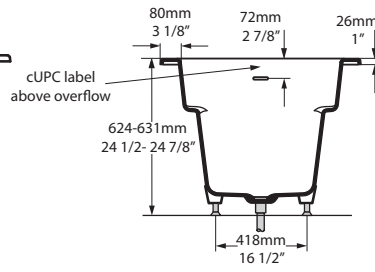

Rossendale Undermount or Drop In Bathtub

ROS-N-SW-10

Top View

Front View

Section AA

Side View

Section BB

Drop In Cut Out

1564mm x 792mm
61 5/8" x 31 1/4"

UnderMount Cut Out

1499mm x 734mm
59" x 28 7/8"

Recommended drain: K-13-xx

US Customers

U.S.A.
HOUSEOFROHL.COM
1-800-777-9762

Canadian Customers

QUEBEC / MARITIMES / WESTERN CANADA
QUÉBEC / MARITIMES / QUÉST CANADIEN
QUEBEC / MARITIMOS / CANADA OCCIDENTAL
HOUSEOFROHL.CA
1-866-473-8442