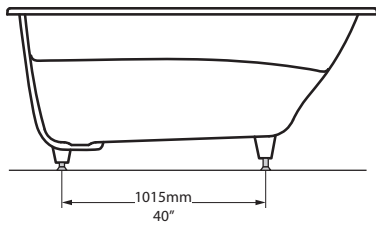

Rossendale Undermount or Drop In Bathtub

ROS-N-SW-10

Top View

Front View

Section AA

Side View

Section BB

Drop In Cut Out

1564mm x 792mm
61 5/8" x 31 1/4"

UnderMount Cut Out

1499mm x 734mm
59" x 28 7/8"

Recommended drain: K-13-xx

US Customers

U.S.A.
HOUSEOFROHL.COM
1-800-777-9762

Canadian Customers

QUEBEC / MARITIMES / WESTERN CANADA
QUÉBEC / MARITIMES / QUÉST CANADIEN
QUEBEC / MARITIMOS / CANADA OCCIDENTAL
HOUSEOFROHL.CA
1-866-473-8442