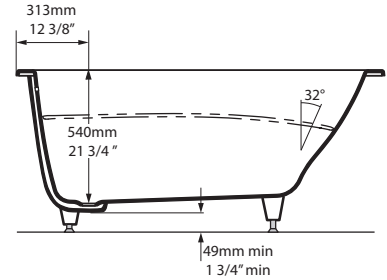

Rossendale Undermount or Drop In Bathtub

ROS-N-SW-10

Top View

Front View

Section AA

Side View

Section BB

Drop In Cut Out

1564mm x 792mm
61 5/8" x 31 1/4"

UnderMount Cut Out

1499mm x 734mm
59" x 28 7/8"

Recommended drain: K-13-xx

US Customers

U.S.A.
HOUSEOFROHL.COM
1-800-777-9762

Canadian Customers

QUEBEC / MARITIMES / WESTERN CANADA
QUÉBEC / MARITIMES / QUÉST CANADIEN
QUEBEC / MARITIMOS / CANADA OCCIDENTAL
HOUSEOFROHL.CA
1-866-473-8442