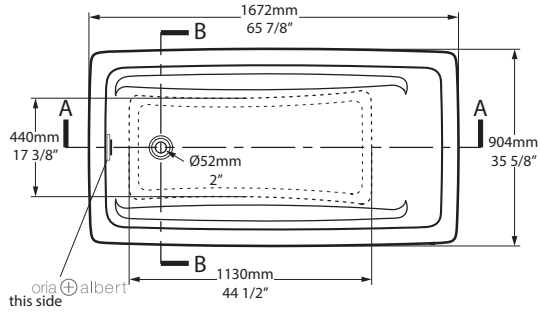

Rossendale Undermount or Drop In Bathtub

ROS-N-SW-10

Top View

Front View

Section AA

Side View

Section BB

Drop In Cut Out

1564mm x 792mm
61 5/8" x 31 1/4"

UnderMount Cut Out

1499mm x 734mm
59" x 28 7/8"

Recommended drain: K-13-xx

US Customers

U.S.A.
HOUSEOFROHL.COM
1-800-777-9762

Canadian Customers

QUEBEC / MARITIMES / WESTERN CANADA
QUÉBEC / MARITIMES / QUÉST CANADIEN
QUEBEC / MARITIMOS / CANADA OCCIDENTAL
HOUSEOFROHL.CA
1-866-473-8442