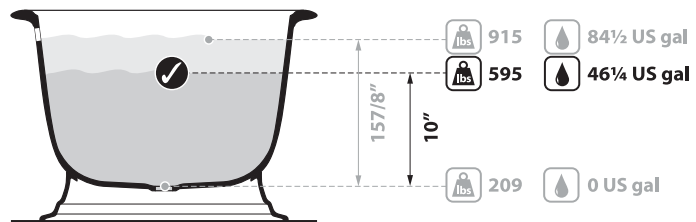

Elwick Freestanding Pedestal Bathtub

RAD-N-SW-OF + ELW-B-SW-OF

Top view

Front view

Side view

Section BB

Section AA

Rim detail

BV-2.1_0037

Recommended drain: K-50-xx

Drain Void: Features a void space underneath the bathtub for drain plumbing.

US Customers

U.S.A.
HOUSEOFROHL.COM
1-800-777-9762

Canadian Customers

QUEBEC / MARITIMES / WESTERN CANADA
QUÉBEC / MARITIMOS / QUEST CANADIEN
QUEBEC / MARITIMOS / CANADA OCCIDENTAL
HOUSEOFROHL.CA
1-866-473-8442