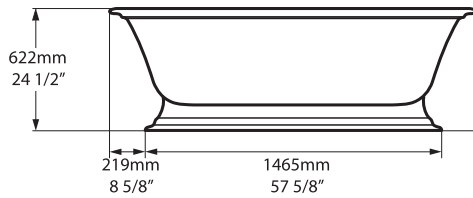

Elwick Freestanding Pedestal Bathtub

RAD-N-SW-OF + ELW-B-SW-OF

Top view

Front view

Side view

Section BB

Section AA

Rim detail

BV-2.1_0037

Recommended drain: K-50-xx

Drain Void: Features a void space underneath the bathtub for drain plumbing.

US Customers

U.S.A.
HOUSEOFROHL.COM
1-800-777-9762

Canadian Customers

QUEBEC / MARITIMES / WESTERN CANADA
QUÉBEC / MARITIMOS / QUEST CANADIEN
QUEBEC / MARITIMOS / CANADA OCCIDENTAL
HOUSEOFROHL.CA
1-866-473-8442