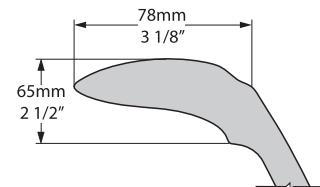

Elwick Freestanding Pedestal Bathtub

RAD-N-SW-OF + ELW-B-SW-OF

Top view

Front view

Side view

Section BB

Section AA

Rim detail

BV-2.1_0037

Recommended drain: K-50-xx

Drain Void: Features a void space underneath the bathtub for drain plumbing.

US Customers

U.S.A.
HOUSEOFROHL.COM
1-800-777-9762

Canadian Customers

QUEBEC / MARITIMES / WESTERN CANADA
QUÉBEC / MARITIMOS / QUEST CANADIEN
QUEBEC / MARITIMOS / CANADA OCCIDENTAL
HOUSEOFROHL.CA
1-866-473-8442