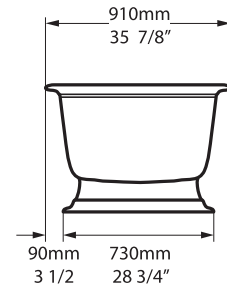

Elwick Freestanding Pedestal Bathtub

RAD-N-SW-OF + ELW-B-SW-OF

Top view

Front view

Side view

Section BB

Section AA

Rim detail

BV-2.1_0037

Recommended drain: K-50-xx

Drain Void: Features a void space underneath the bathtub for drain plumbing.

US Customers

U.S.A.
HOUSEOFROHL.COM
1-800-777-9762

Canadian Customers

QUEBEC / MARITIMES / WESTERN CANADA
QUÉBEC / MARITIMOS / QUEST CANADIEN
QUEBEC / MARITIMOS / CANADA OCCIDENTAL
HOUSEOFROHL.CA
1-866-473-8442