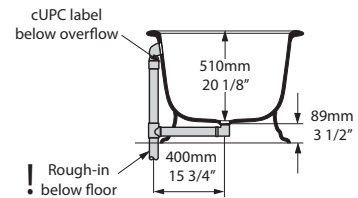

Elwick Freestanding Pedestal Bathtub

RAD-N-SW-OF + ELW-B-SW-OF

Top view

Front view

Side view

Section BB

Section AA

Rim detail

BV-2.1_0037

Recommended drain: K-50-xx

Drain Void: Features a void space underneath the bathtub for drain plumbing.

US Customers

U.S.A.
HOUSEOFROHL.COM
1-800-777-9762

Canadian Customers

QUEBEC / MARITIMES / WESTERN CANADA
QUÉBEC / MARITIMOS / QUEST CANADIEN
QUEBEC / MARITIMOS / CANADA OCCIDENTAL
HOUSEOFROHL.CA
1-866-473-8442