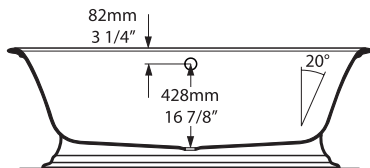

Elwick Freestanding Pedestal Bathtub

RAD-N-SW-OF + ELW-B-SW-OF

Top view

Front view

Side view

Section BB

Section AA

Rim detail

BV-2.1_0037

Recommended drain: K-50-xx

Drain Void: Features a void space underneath the bathtub for drain plumbing.

US Customers

U.S.A.
HOUSEOFROHL.COM
1-800-777-9762

Canadian Customers

QUEBEC / MARITIMES / WESTERN CANADA
QUÉBEC / MARITIMOS / QUEST CANADIEN
QUEBEC / MARITIMOS / CANADA OCCIDENTAL
HOUSEOFROHL.CA
1-866-473-8442