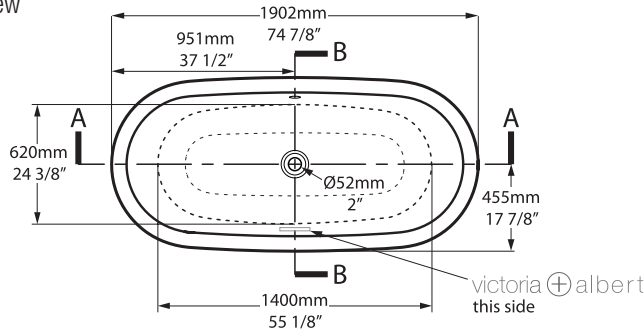

Elwick Freestanding Pedestal Bathtub

RAD-N-SW-OF + ELW-B-SW-OF

Top view

Front view

Side view

Section BB

Section AA

Rim detail

BV-2.1_0037

Recommended drain: K-50-xx

Drain Void: Features a void space underneath the bathtub for drain plumbing.

US Customers

U.S.A.
HOUSEOFROHL.COM
1-800-777-9762

Canadian Customers

QUEBEC / MARITIMES / WESTERN CANADA
QUÉBEC / MARITIMOS / QUEST CANADIEN
QUEBEC / MARITIMOS / CANADA OCCIDENTAL
HOUSEOFROHL.CA
1-866-473-8442