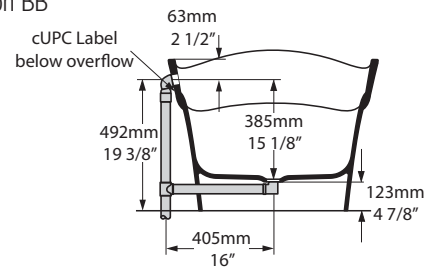

Pescadero Freestanding Bathtub

PES-N-SW-NO / PES-N-LH-SW-OF / PES-N-RH-SW-OF

Top view

Front view

Side view

Section BB

Section AA

750	70 US gal
518	42 1/4 US gal
165	10 US gal

BV-2.1_0054

Recommended drains: K-36E-xx / K-70-xx / K-50-xx

Drain Void: Features a void space underneath the bathtub for drain plumbing.

US Customers

U.S.A.
HOUSEOFROHL.COM
1-800-777-9762

Canadian Customers