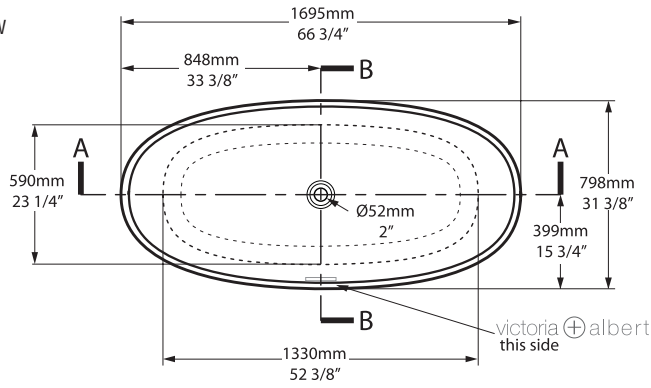

Pescadero Freestanding Bathtub

PES-N-SW-NO / PES-N-LH-SW-OF / PES-N-RH-SW-OF

Top view

Front view

Side view

Section BB

Section AA

750	70 US gal
518	42 1/4 US gal
165	10 US gal

BV-2.1_0054

Recommended drains: K-36E-xx / K-70-xx / K-50-xx

Drain Void: Features a void space underneath the bathtub for drain plumbing.

US Customers

U.S.A.
HOUSEOFROHL.COM
1-800-777-9762

Canadian Customers