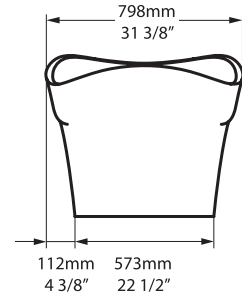

Pescadero Freestanding Bathtub

PES-N-SW-NO / PES-N-LH-SW-OF / PES-N-RH-SW-OF

Top view

Front view

Side view

Section BB

Section AA

750	70 US gal
518	42 1/4 US gal
165	10 US gal

BV-2.1_0054

Recommended drains: K-36E-xx / K-70-xx / K-50-xx

Drain Void: Features a void space underneath the bathtub for drain plumbing.

US Customers

U.S.A.
HOUSEOFROHL.COM
1-800-777-9762

Canadian Customers