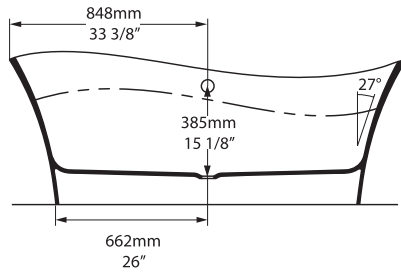

Pescadero Freestanding Bathtub

PES-N-SW-NO / PES-N-LH-SW-OF / PES-N-RH-SW-OF

Top view

Front view

Side view

Section BB

Section AA

750	70 US gal
518	42 1/4 US gal
165	10 US gal

BV-2.1_0054

Recommended drains: K-36E-xx / K-70-xx / K-50-xx

Drain Void: Features a void space underneath the bathtub for drain plumbing.

US Customers

U.S.A.
HOUSEOFROHL.COM
1-800-777-9762

Canadian Customers