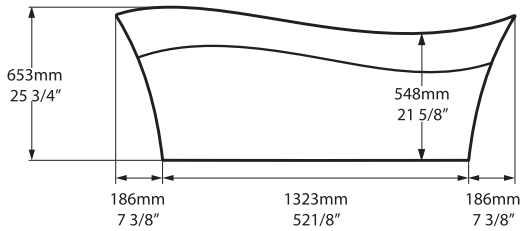

Pescadero Freestanding Bathtub

PES-N-SW-NO / PES-N-LH-SW-OF / PES-N-RH-SW-OF

Top view

Front view

Side view

Section BB

Section AA

750	70 US gal
518	42 1/4 US gal
165	10 US gal

BV-2.1_0054

Recommended drains: K-36E-xx / K-70-xx / K-50-xx

Drain Void: Features a void space underneath the bathtub for drain plumbing.

US Customers

U.S.A.
HOUSEOFROHL.COM
1-800-777-9762

Canadian Customers