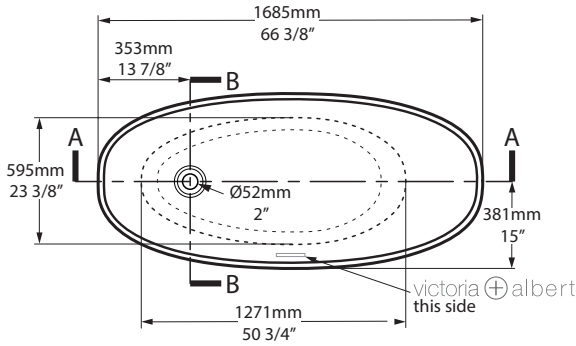

Mozzano 2 Freestanding Bathtub

MO2-N-SW-NO / MO2-N-SM-OF / MO2M-N-SW-NO / MO2M-N-SM-OF

Top View

Front View

Section BB

Side View

Section AA

BV-2.1_0051(A)

Recommended drains: K-36E-xx / K-70-xx / K-50-xx

Drain Void: Features a void space underneath the bathtub for drain plumbing.

US Customers

U.S.A.
HOUSEOFROHL.COM
1-800-777-9762

Canadian Customers

QUEBEC / MARITIMES / WESTERN CANADA
QUÉBEC / MARITIMES / QUÉST CANADIEN
QUEBEC / MARITIMOS / CANADA OCCIDENTAL
HOUSEOFROHL.CA
1-866-473-8442