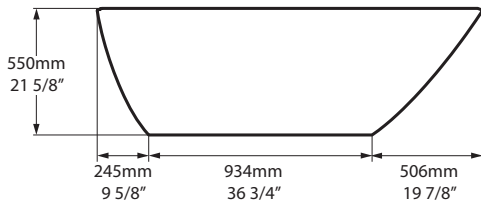

Mozzano 2 Freestanding Bathtub

MO2-N-SW-NO / MO2-N-SM-OF / MO2M-N-SW-NO / MO2M-N-SM-OF

Top View

Front View

Section BB

Side View

Section AA

BV-2.1_0051(A)

Recommended drains: K-36E-xx / K-70-xx / K-50-xx

Drain Void: Features a void space underneath the bathtub for drain plumbing.

US Customers

U.S.A.
HOUSEOFROHL.COM
1-800-777-9762

Canadian Customers

QUEBEC / MARITIMES / WESTERN CANADA
QUÉBEC / MARITIMES / QUÉST CANADIEN
QUEBEC / MARITIMOS / CANADA OCCIDENTAL
HOUSEOFROHL.CA
1-866-473-8442