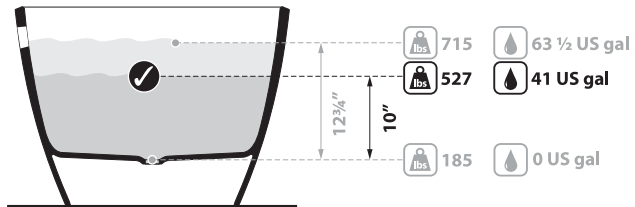

Mozzano 2 Freestanding Bathtub

MO2-N-SW-NO / MO2-N-SM-OF / MO2M-N-SW-NO / MO2M-N-SM-OF

Top View

Front View

Section BB

Side View

Section AA

BV-2.1_0051(A)

Recommended drains: K-36E-xx / K-70-xx / K-50-xx

Drain Void: Features a void space underneath the bathtub for drain plumbing.

US Customers

U.S.A.
HOUSEOFROHL.COM
1-800-777-9762

Canadian Customers

QUEBEC / MARITIMES / WESTERN CANADA
QUÉBEC / MARITIMES / QUÉST CANADIEN
QUEBEC / MARITIMOS / CANADA OCCIDENTAL
HOUSEOFROHL.CA
1-866-473-8442