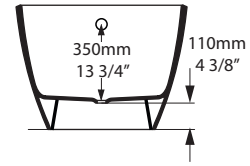

Mozzano 2 Freestanding Bathtub

MO2-N-SW-NO / MO2-N-SM-OF / MO2M-N-SW-NO / MO2M-N-SM-OF

Top View

Front View

Section BB

Side View

Section AA

BV-2.1_0051(A)

Recommended drains: K-36E-xx / K-70-xx / K-50-xx

Drain Void: Features a void space underneath the bathtub for drain plumbing.

US Customers

U.S.A.
HOUSEOFROHL.COM
1-800-777-9762

Canadian Customers

QUEBEC / MARITIMES / WESTERN CANADA
QUÉBEC / MARITIMES / QUÉST CANADIEN
QUEBEC / MARITIMOS / CANADA OCCIDENTAL
HOUSEOFROHL.CA
1-866-473-8442