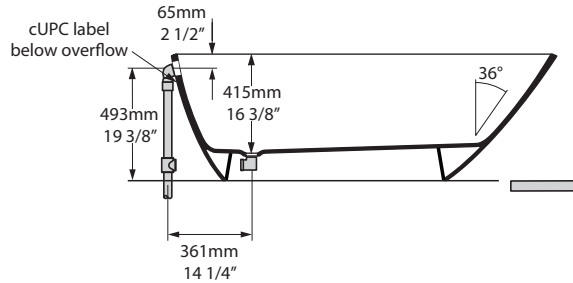

Mozzano 2 Freestanding Bathtub

MO2-N-SW-NO / MO2-N-SM-OF / MO2M-N-SW-NO / MO2M-N-SM-OF

Top View

Front View

Section BB

Side View

Section AA

BV-2.1_0051(A)

Recommended drains: K-36E-xx / K-70-xx / K-50-xx

Drain Void: Features a void space underneath the bathtub for drain plumbing.

US Customers

U.S.A.
HOUSEOFROHL.COM
1-800-777-9762

Canadian Customers

QUEBEC / MARITIMES / WESTERN CANADA
QUÉBEC / MARITIMES / QUÉST CANADIEN
QUEBEC / MARITIMOS / CANADA OCCIDENTAL
HOUSEOFROHL.CA
1-866-473-8442