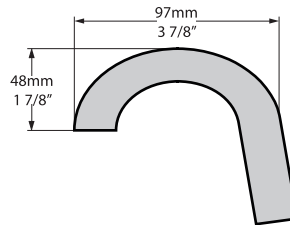

Marlborough Freestanding Bathtub

MAR-N-SW-OF + MAR-B-SW-OF

Top view

Front view

Side view

Section BB

Front View

Section AA

Rim detail

- 708 63 3/4 US gal
- 553 45 3/4 US gal
- 176 0 US gal

BV-2.1_0048

Recommended drain: K-50-xx

Drain Void: Features a void space underneath the bathtub for drain plumbing.

US Customers

U.S.A.
HOUSEOFROHL.COM
1-800-777-9762