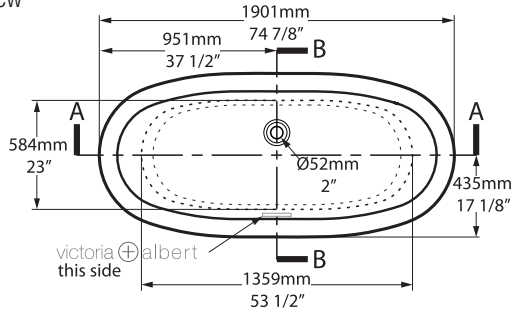

Marlborough Freestanding Bathtub

MAR-N-SW-OF + MAR-B-SW-OF

Top view

Front view

Side view

Section BB

Front View

Section AA

Rim detail

- 708 63 3/4 US gal
- 553 45 3/4 US gal
- 176 0 US gal

BV-2.1_0048

Recommended drain: K-50-xx

Drain Void: Features a void space underneath the bathtub for drain plumbing.

US Customers

U.S.A.
HOUSEOFROHL.COM
1-800-777-9762