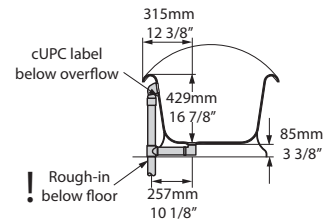

Marlborough Freestanding Bathtub

MAR-N-SW-OF + MAR-B-SW-OF

Top view

Front view

Side view

Section BB

Front View

Section AA

Rim detail

- 708 63 3/4 US gal
- 553 45 3/4 US gal
- 176 0 US gal

BV-2.1_0048

Recommended drain: K-50-xx

Drain Void: Features a void space underneath the bathtub for drain plumbing.

US Customers

U.S.A.
HOUSEOFROHL.COM
1-800-777-9762