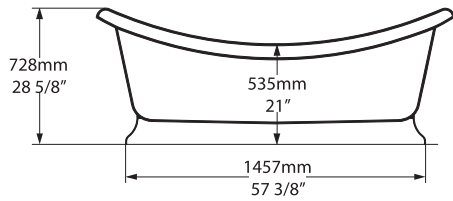

Marlborough Freestanding Bathtub

MAR-N-SW-OF + MAR-B-SW-OF

Top view

Front view

Side view

Section BB

Front View

Section AA

Rim detail

- 708 63 3/4 US gal
- 553 45 3/4 US gal
- 176 0 US gal

BV-2.1_0048

Recommended drain: K-50-xx

Drain Void: Features a void space underneath the bathtub for drain plumbing.

US Customers

U.S.A.
HOUSEOFROHL.COM
1-800-777-9762