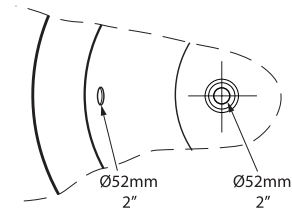

Marlborough Freestanding Bathtub

MAR-N-SW-OF + MAR-B-SW-OF

Top view

Front view

Side view

Section BB

Front View

Section AA

Rim detail

- 708 63 3/4 US gal
- 553 45 3/4 US gal
- 176 0 US gal

BV-2.1_0048

Recommended drain: K-50-xx

Drain Void: Features a void space underneath the bathtub for drain plumbing.

US Customers

U.S.A.
HOUSEOFROHL.COM
1-800-777-9762