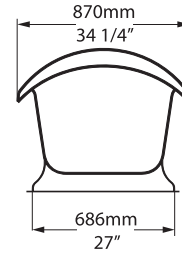

Marlborough Freestanding Bathtub

MAR-N-SW-OF + MAR-B-SW-OF

Top view

Front view

Side view

Section BB

Front View

Section AA

Rim detail

- 708 63 3/4 US gal
- 553 45 3/4 US gal
- 176 0 US gal

BV-2.1_0048

Recommended drain: K-50-xx

Drain Void: Features a void space underneath the bathtub for drain plumbing.

US Customers

U.S.A.
HOUSEOFROHL.COM
1-800-777-9762